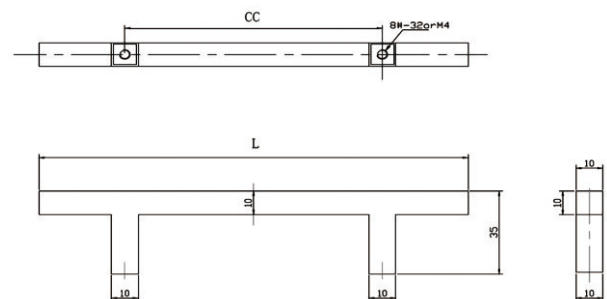

RA-H10128188MB

Features:

- Contemporary metal pull
- Stainless Steel square pull handle
- Matte Black
- Screws included

Size:

- RA-H1050MB A. 2"L×1 3/8"H (Knob)
- RA-H1096156MB B. 6 1/7"L×1 3/8"H
- RA-H10128188MB C. 7 2/5"L×1 3/8"H
- RA-H10192252MB D. 9 7/8"L×1 3/8"H

ITEMN□	C-C(mm)	C-C(Inch)	L(mm)	H(mm)
A			50	35
B	96	3 25/32	156	
C	128	5 1/25	188	
D	192	7 11/20	252