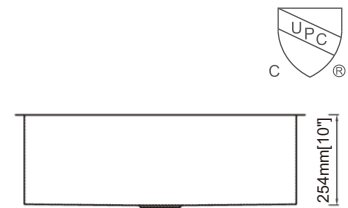

RA-HSQ3219S

Features

- Handmade sink
- 0mm radius corner
- Undermount
- Mounting clips and cutting template
- 304 Stainless steel
- Undercoated and sound pads
- 16 gauge
- Satin finish
- Standard 3-1/2" drain opening

Optional Accessories:

- RA-GHSQ3219S Bottom grid
- RA-SS Stainless steel strainer
- RA-SSA Square waste disposal adapter

Dimension(inch):

32" × 19" × 10"

Material: SUS304

Finish: Brushed