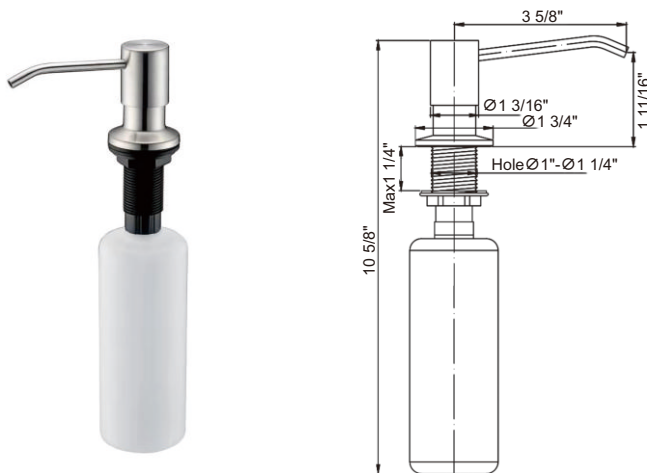

RA-PO1

Features:

- Deck plate for kitchen faucet
- Constructed of brass
- Intended for use with single hole mount kitchen faucets

Finish:

RA-PO1 (Brushed nickel)

RA-SDR

Features:

- Deck mounted soap dispenser
- Trim constructed of solid brass for reliability
- Push-Action pump mechanism is designed to withstand frequent use
- Secure mounting assembly included
- Soap reservoir refills from the top so no disassembly is required