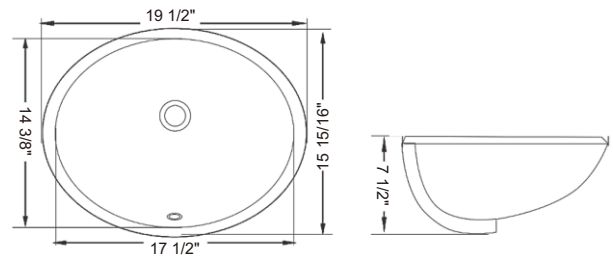

RA-VSOV19

Features:

- Ceramic oval undermount sink
- White gloss finish
- With overflow hole
- Undermount installation

Optional Pop up drains:

- RA-POP1AC (Chrome)
- RA-POP2AC (Chrome)
- RA-POP1ABN (Brush nickel)
- RA-POP2ABN (Brush nickel)

Size:

- 19 1/2"L x 15 15/16"W x 7 1/2"H