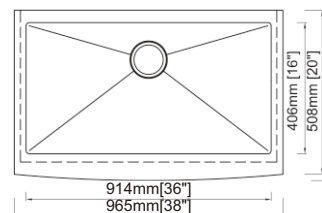

RA-F3620R10S

Features:

- Apron handmade sink
- Undercoated and sound pads
- 10mm radius corner
- Mounting clips and cutting template
- 304 Stainless steel
- Standard 3-1/2" drain opening
- 16 gauge
- Satin finish

Accessories Included:

- RA-GF3620R10S Bottom grid × 1
- RA-RS2 Stainless steel strainer × 1

Dimension(inch):

36" × 20" × 10"

Material: SUS304

Finish: Brushed