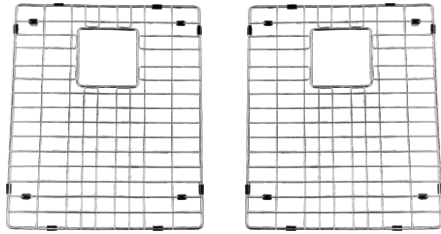

RA-GHD3018R10

RA-GHDSO3018S

RA-GHDSQ3018