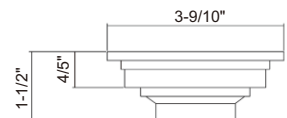

Sizes:

- 7 6/7"W×7 6/7"D×3 4/5"H

Finish:

- RA-SD107BN (Brushed nickel)
- RA-SD107CR (Chrome)

RA-SD1255CR

Features:

- Brass body construction
- With removable strainer cover

Sizes: