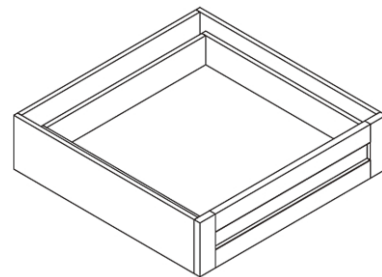

FD30

Features:

- Knee drawer With 1 drawer

Size:

- FD24 24"W×7 1/2"H×21"D
- FD30 30"W×7 1/2"H×21"D

Finish:

- DS-FD24 & DS-FD30 (Dove White)
- ES-FD24 & ES-FD30 (Ebony Shaker)
- SG-FD24 & SG-FD30 (Sterling)
- SM-FD24 & SM-FD30 (Smoky Gray)
- SO-FD24 & SO-FD30 (Soda)
- AB-FD24 & AB-FD30 (Aria Blue)