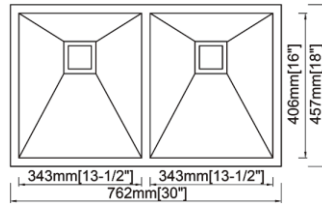

- RA-GHDSQ3219S Bottom grid
- RA-SS Stainless steel strainer
- RA-SSA Square waste disposal adapter

Dimension(inch):

32" × 19" × 10"

Material: SUS304

Finish: Brushed

Handmade Series

RA-HDSQ3018

Features