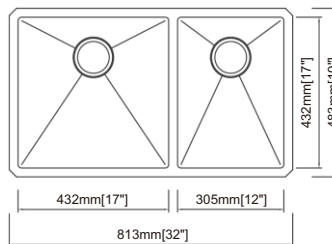

- Bottom grid RA-GHD3219R10
- RA-RS2 Stainless steel strainer
- RA-RS1 Stainless steel strainer

Dimension(inch):

32" × 19" × 10"

Material: SUS304

Finish: Brushed

RA-H3219R10L

Features

- Handmade sink
- 10mm radius corner
- Undermount
- Mounting clips and cutting template
- 304 Stainless steel
- Undercoated and sound pads
- 16 gauge
- Satin finish
- Standard 3-1/2" drain opening