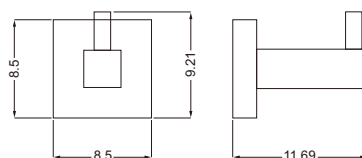

RA-A9545BN

Features:

- Towel hook
- Constructed from brass
- Concealed fastening
- Secure mounting assembly included

Finish:

- RA-A9545C (Chrome)
- RA-A9545BN (Brushed Nickel)