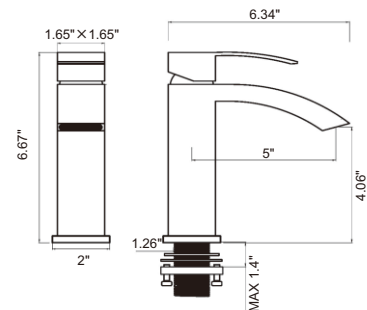

Finish:

- RA-1772CR Chrome
- RA-1772BN brushed Nickel