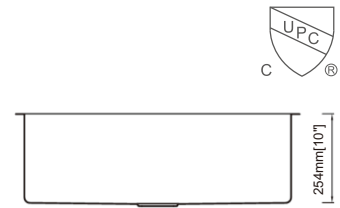

Optional Accessories:

- RA-GHD3018R10S Bottom grid
- RA-RS2 Stainless steel strainer
- RA-RS1 Stainless steel strainer

Dimension(inch):

30" × 18" × 10"

Material: SUS304

Finish: Brushed

RA-H3219R10S

Features