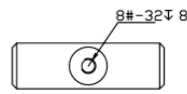

RA-H1240BN

Features:

- Contemporary solid steel pull
- Brush nickel finish
- Screws included