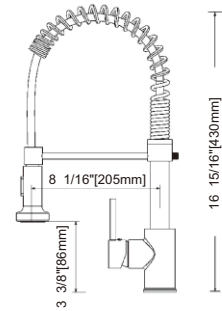

RA-6777BN

Features:

- Pull down shower head
- Brass body
- Ceramic Cartridge
- mounting parts included
- Installation hole 1-3/8"
- water lines included
- Flow rate 2.2 GPM

Finish:

Brushed nickel

RA-6788BN

Features:

- Pull out shower head
- Brass body
- Ceramic Cartridge
- mounting parts included
- Installation hole 1-3/8"
- water lines included
- Flow rate 2.2 GPM

Finish:

Brushed nickel

RA-6733BN

Features:

- Pull down shower head
- Brass body
- Ceramic Cartridge
- mounting parts included
- Installation hole 1-3/8"
- water lines included
- Flow rate 2.2 GPM