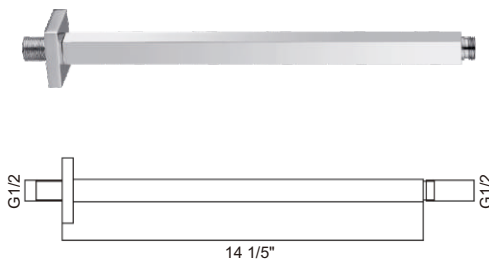

RA-SA811BN

Features:

- Brass body
- Ceiling mount shower arm

Size: Length 14 1/5"

Finish:

- RA-SA811BN (Brushed nickel)
- RA-SA811CR (Chrome)