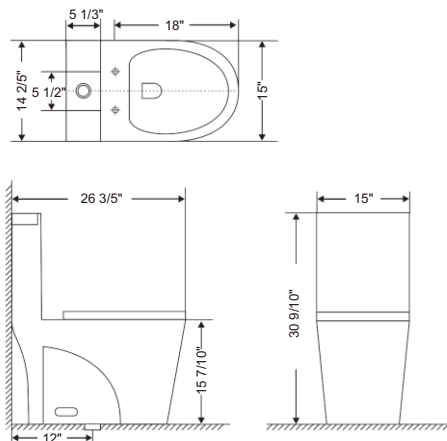

Features:

- Chrome flush buttons
- One piece design
- Ceramic with white gloss finish
- Soft close toilet seat
- Floor mount
- Dual flush 0.8/1.6 GPF

Size:

- 29 9/10"H × 15 1/5"W × 25 1/5"D

Toilets Series