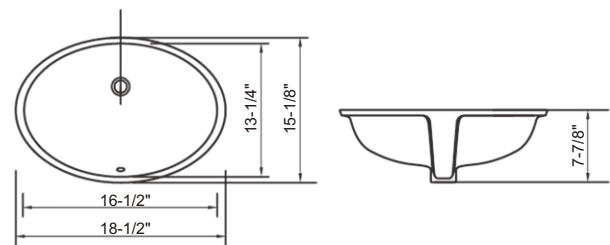

RA-VSO18

Features:

- Ceramic oval undermount sink
- White gloss finish
- With overflow hole
- Undermount installation

Optional Pop up drains:

- RA-POP1AC (Chrome)
- RA-POP2AC (Chrome)
- RA-POP1ABN (Brush nickel)
- RA-POP2ABN (Brush nickel)

Size:

- 18 1/2"L × 15 1/8"W × 7 7/8"H