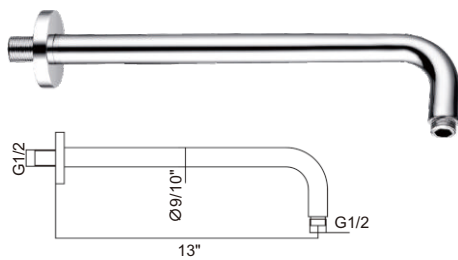

Finish:

- RA-SA802BN (Brushed nickel)
- RA-SA802CR (Chrome)

RA-SA816BN

Features:

- Brass body
- Wall mount shower arm

Size: Length 13 4/5"

Finish:

- RA-SA816BN (Brushed nickel)
- RA-SA816CR (Chrome)