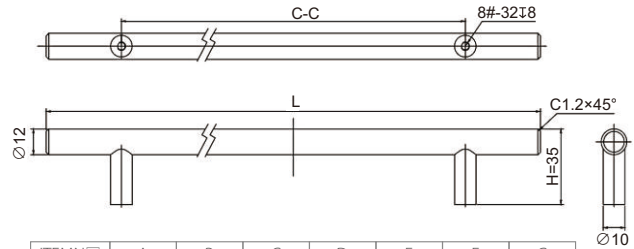

Cabinet Handles Series

ITEMN□	A	B	C	D	E	F	G
C-C(mm)	96	108	128	160	192	298	333
L(mm)	176	188	208	240	272	378	413
H(mm)	35						

RA-H1296176BN

Features:

- Contemporary solid steel pull
- Brush nickel finish
- Screws included

Size:

- RA-H1296176BN A. 6 7/8"L × 1 3/8"H
- RA-H12108188BN B. 7 3/8"L × 1 3/8"H
- RA-H12128208BN C. 8 1/8"L × 1 3/8"H
- RA-H12160240BN D. 9 1/2"L × 1 3/8"H
- RA-H12192272BN E. 10 3/4"L × 1 3/8"H
- RA-H12298378BN F. 14 7/8"L × 1 3/8"H
- RA-H12333413BN G. 16 1/4"L × 1 3/8"H