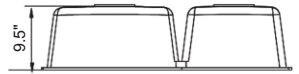

- RA-GF3320R10 Bottom grid × 2
- RA-RS2 Stainless steel strainer × 1

Dimension(inch):

33" × 20" × 10"

Material: SUS304

Finish: Brushed

Granite Sinks Series

RA-G3221DC

Features: