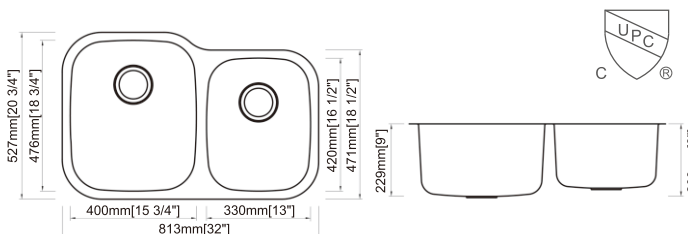

Optional Accessories :

- 18 gauge
- Satin finish
- Standard 3-1/2" drain opening
- RA-RS2 Stainless steel strainer
- RA-RS1 Stainless steel strainer

Dimension(inch):

32-1/4" × 18-1/2" × 9"

Material: SUS304

Dimension(inch):

32-1/4" × 18-1/2" × 9"

Material: SUS304

Finish: Brushed

RA-3221L

Features

- Drawn sink
- Undermount
- 304 Stainless steel
- Standard 3-1/2" drain opening
- Mounting clips and cutting template
- Undercoated and sound pads