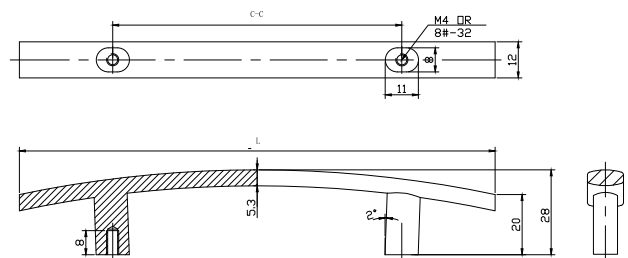

RA-H143976BN

Features:

- Contemporary Pull Handle
- Brushed Nickel Finish
- Screws Included

Size:

- RA-H143976BN A. 4"L × 1"H
- RA-H143996BN B. 6 1/8"L × 1 1/16"H
- RA-H1439128BN C. 7 3/4"L × 1 1/4"H

ITEMN□	C-C(mm)	L(mm)	H(mm)
A	76	133	25.5
B	96	156	27
C	128	197	31