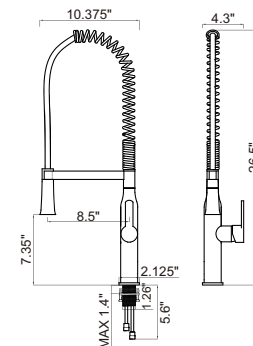

Features:

- Pull out shower head
- Brass body
- Ceramic Cartridge
- mounting parts included
- Installation hole 1-3/8"
- water lines included
- Flow rate 2.2 GPM

Finish:

Brushed nickel

RA-6733BN

Features:

- Pull down shower head
- Brass body
- Ceramic Cartridge
- mounting parts included
- Installation hole 1-3/8"
- water lines included
- Flow rate 2.2 GPM

Finish:

Brushed nickel

RA-6722BN

Features:

- Fixed shower head
- Brass body
- Ceramic Cartridge
- mounting parts included
- Installation hole 1-3/8"
- water lines included
- Flow rate 2.2 GPM

Finish:

- RA-6722CR Chrome
- RA-6722BN Brushed Nickel