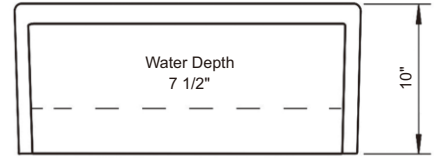

RA-SPF3020S

Features:

- Vitreous china porcelain
- Apron farmhouse kitchen style
- Rectangular single bowl
- Reversible installation with notched or grooved front
- Center drain hole

Accessories Included:

1. Wire sink grid (RA-PF305G)
   - Strainer (RA-RS1L)
2. **Size:** 30 1/8"W × 10"H × 20"D