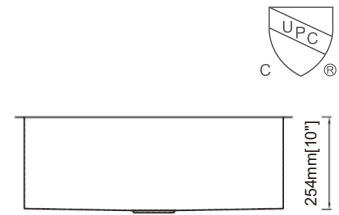

RA-HDSQ3018S

Features

- Handmade sink
- 0mm radius corner
- Undermount
- Mounting clips and cutting template
- 304 Stainless steel
- Undercoated and sound pads
- 16 gauge
- Satin finish
- Standard 3-1/2" drain opening

Optional Accessories:

- RA-GHDSQ3018S Bottom grid
- RA-SS Stainless steel strainer
- RA-SSA Square waste disposal adapter

Dimension(inch):

30" × 18" × 10"

Material: SUS304

Finish: Brushed