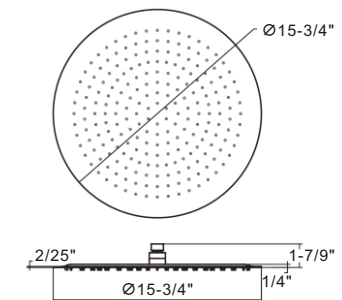

RA-SH609BN

Features:

- Round rain shower head
- Easy to clean silicone nozzles
- Ultra-thin durable rust resistant stainless steel construction

Finish:

- RA-SH609BN (Brushed nickel)
- RA-SH609CR (Chrome)

Size:

- 15 3/4" × 1 7/9"D