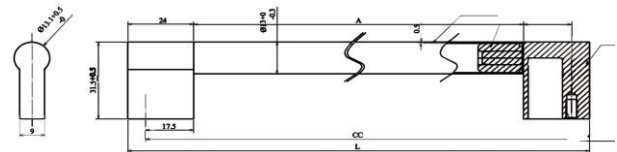

RA-H5201796BN

Features:

- Contemporary metal pull
- With cylindrical handle on two posts
- Brush nickel finish
- Screws included

Size:

- RA-H5201796BN A. 4 9/32"L x 1 1/4"H
- RA-H52017128BN B. 5 1/32"L x 1 1/4"H
- RA-H52017160BN C. 6 13/16"L x 1 1/4"H
- RA-H52017192BN D. 8 1/16"L x 1 1/4"H

ITEMN□	C-C(mm)	C-C(Inch)	L(mm)	H(mm)
A	96	3 25/32	109	31
B	128	5 1/32	141	
C	160	6 5/16	173	
D	192	7 3/32	205