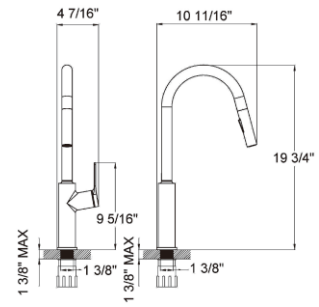

RA-6799BN

Features:

- Pull down shower head
- Brass body
- Ceramic Cartridge
- mounting parts included
- Installation hole 1-3/8"
- water lines included
- Flow rate 2.2 GPM

Finish:

- Brushed nickel

RA-FA956BN

Features:

- Pull down shower head
- Brass body
- Ceramic Cartridge
- mounting parts included
- Installation hole 1-3/8"
- water lines included
- Flow rate 2.2 GPM

Finish:

- Brushed nickel

RA-FA979BN

Features:

- Pull down shower head
- Brass body
- Ceramic Cartridge
- mounting parts included
- Installation hole 1-3/8"
- water lines included
- Flow rate 2.2 GPM

Finish:

Brushed nickel

RA-6744BN

Features:

- Pull down shower head
- Brass body
- Ceramic Cartridge
- mounting parts included
- Installation hole 1-3/8"
- water lines included
- Flow rate 2.2 GPM