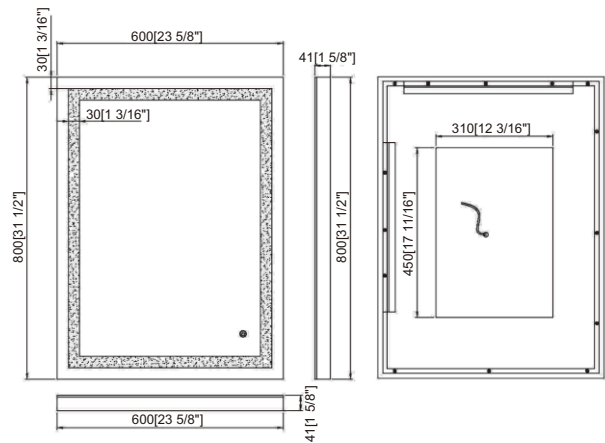

RA-LM2432A

Features:

- Single white colour 6000k
- Dimming can be adjusted
- Touch sensor switch
- Installed horizontally or vertically
- 5mm thickness mirror with back safety PVC film
- IP44 related"
- With defogger pad

Size:

- W23 5/8"×H31 1/2"×D1 5/8"