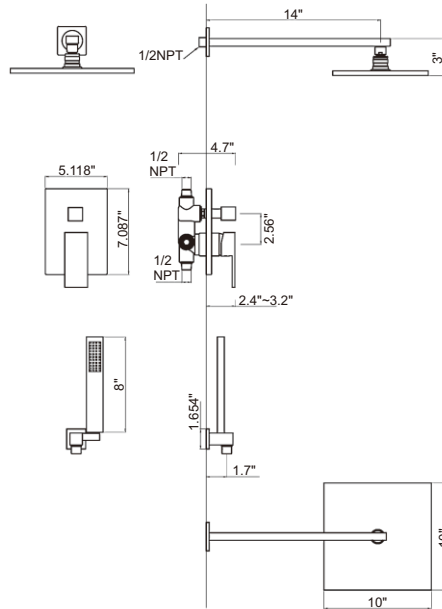

Size:

- 63"H×8 7/10"W×2 3/4"D

Shower System Series

The ingenious smooth line design makes the slightly tough lines softer, making the warmth of the home inadvertently overflow the entire house.

RA-9415BN

Features: