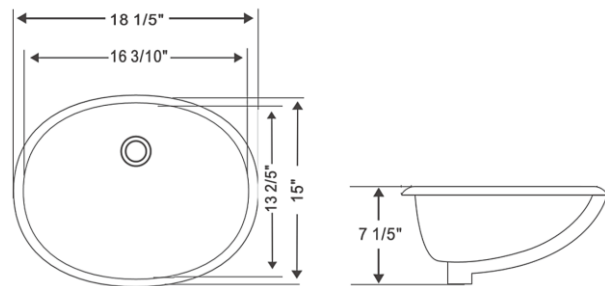

RA-VSO8002

Features:

- Ceramic oval undermount sink
- White gloss finish
- With overflow hole
- Undermount installation

Optional Pop up drains:

- RA-POP1AC (Chrome)
- RA-POP2AC (Chrome)
- RA-POP1ABN (Brush nickel)
- RA-POP2ABN (Brush nickel)

Size:

- 18 1/5"L × 15"W × 7 1/5"H