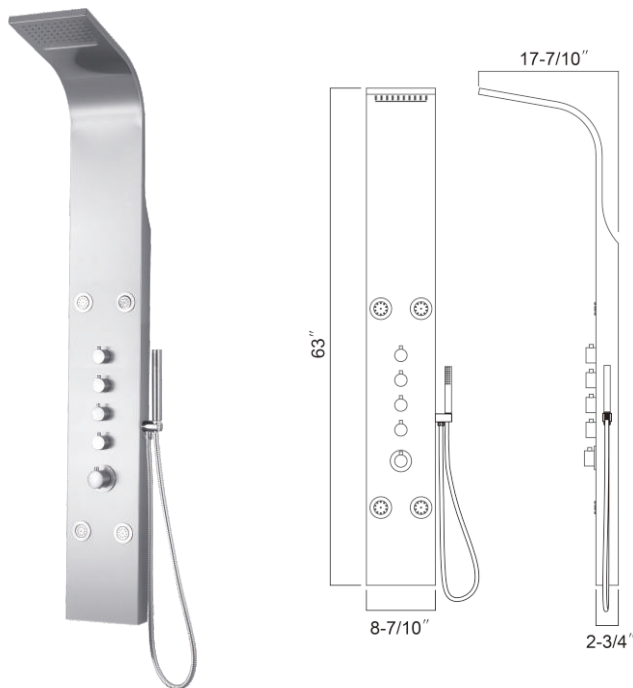

Finish Options:

- RA-SD6058RDBN4-Bathtub (Brushed Nickel)
- RA-SD6058RDCR4-Bathtub (Chrome)

Sizes:

- 60"W x 58"H

Shower Panel Series

Accompany it with water, let it's devotion become your enjoyment, and enjoy a beautiful life while experiencing the smoothness of hydrating skin.