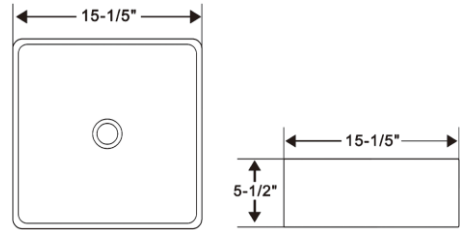

Bathroom Sinks Series

RA-AB2821

Features:

- Square vessel ceramic sink
- Above counter installation
- White gloss finish

Optional pop up drains without overflow:

- RA-POP1BC (Chrome)
- RA-POP1BBN (Brush nickel)
- RA-POP2BC (Chrome)
- RA-POP2BBN (Brush nickel)

Size:

- 15 1/5"W × 5 1/2"H × 15 1/5"D