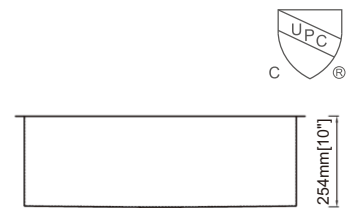

Optional Accessories:

- RA-GHSQ3219S Bottom grid
- RA-SS Stainless steel strainer
- RA-SSA Square waste disposal adapter

Dimension(inch):

32" × 19" × 10"

Material: SUS304

Finish: Brushed

RA-HDSQ3219S

Features