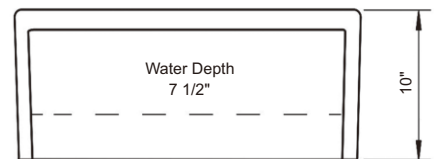

- Wire sink grid (RA-PF305G)
 - Strainer (RA-RS1L)
- Size:** 30 1/8"W × 10"H × 20"D

RA-SPF3320S

Features:

- Vitreous china porcelain
- Apron farmhouse kitchen style
- Rectangular single bowl
- Reversible installation with notched or grooved front
- Center drain hole