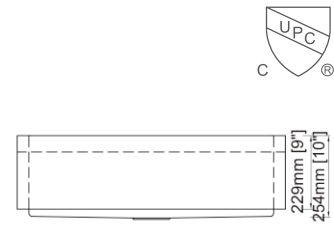

- RA-GF3620R10S Bottom grid × 1
- RA-RS2 Stainless steel strainer × 1

Dimension(inch):

36" × 20" × 10"

Material: SUS304

Finish: Brushed

RA-F3320R10S

Features:

- Apron handmade sink
- Undercoated and sound pads
- 16 gauge
- 10mm radius corner
- Mounting clips and cutting template
- Satin finish
- 304 Stainless steel
- Standard 3-1/2" drain opening