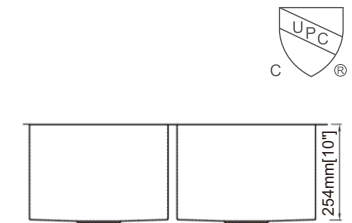

RA-HDSQ3219

Features

- Handmade sink
- 0mm radius corner
- Undermount
- Mounting clips and cutting template
- 304 Stainless steel
- Undercoated and sound pads
- 16 gauge
- Satin finish
- Standard 3-1/2" drain opening

Optional Accessories:

- RA-GHDSQ3219 Bottom grid
- RA-SS Stainless steel strainer
- RA-SSA Square waste disposal adapter

Dimension(inch):

32" × 19" × 10"

Material: SUS304

Finish: Brushed