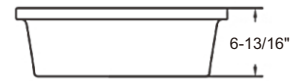

RA-VSSF20

Features:

- Ceramic square undermount sink
- White gloss finish
- With overflow hole
- Undermount installation

Optional Pop up drains:

- RA-POP1AC (Chrome)
- RA-POP2AC (Chrome)
- RA-POP1ABN (Brush nickel)
- RA-POP2ABN (Brush nickel)

Size:

- 19 1/2"L × 14"W × 6 13/16"H