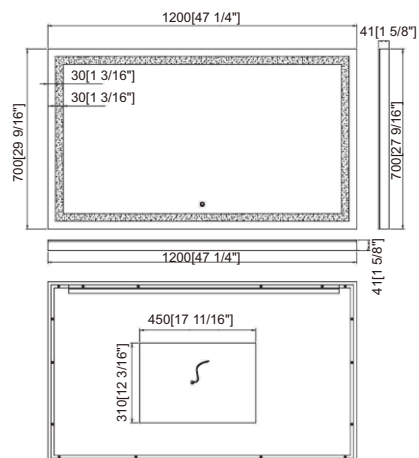

RA-LM4728A

Features:

- Single white colour 6000k
- Dimming can be adjusted
- Touch sensor switch
- 5mm thickness mirror with back safety PVC film
- IP44 related"
- With defogger pad

Size:

- W47 1/4"×H27 9/16"×D1 5/8"