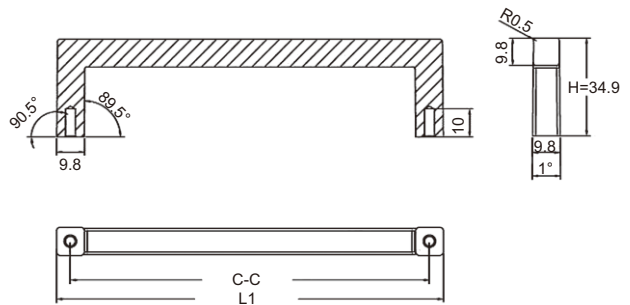

ITEMN□	C-C(mm)	L(mm)	H(mm)
A	128	137.8	34.9
B	160	169.8	
C	192	201	

RA-H22276160CP

Features:

- Contemporary solid pull
- Chrome Finish
- Screws included

Size:

- RA-H22276128CP A. 5 3/8"L × 1 3/8"H
- RA-H22276160CP B. 6 3/4"L × 1 3/8"H
- RA-H22276192CP C. 7 9/10"L × 1 3/8"H