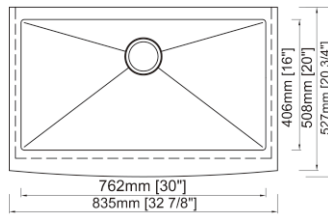

RA-F3320R10S

Features:

- Apron handmade sink
- Undercoated and sound pads
- 16 gauge
- 10mm radius corner
- Mounting clips and cutting template
- Satin finish
- 304 Stainless steel
- Standard 3-1/2" drain opening

Accessories Included:

- RA-GF3320R10S Bottom grid × 1
- RA-RS2 Stainless steel strainer × 1

Dimension(inch):

33" × 20" × 10"

Material: SUS304

Finish: Brushed