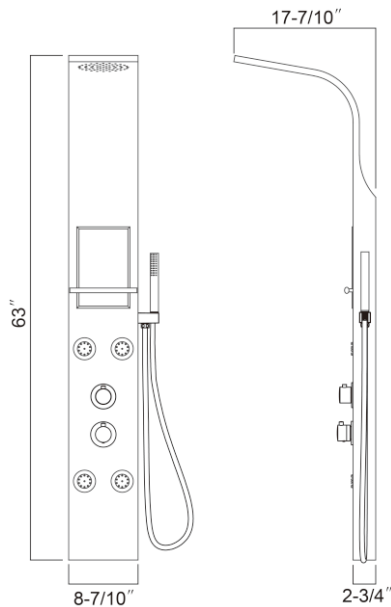

RA-SP8267

Features:

- 304 stainless steel body in brushed finish (anti-fingerprint)
- Inbuilt rain head shower
- With 4pcs ABS massage jets
- With box and towel bar
- Brass hand shower in brushed finish
- 1.5 stainless steel flexible hose
- Stainless steel braided hose
- Thermostat
- Pre-plumbed
- Wall mount

Size:

- 63"H×8 7/10"W×2 3/4"D