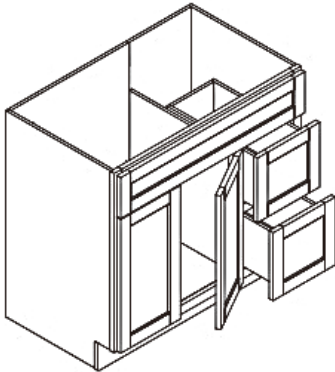

FA3621DL

Features:

- Vanities sink base
- With 1 dummy drawer front, 2 drawers & 2 doors on the left

Size:

- 36"W×34 1/2"H×21"D

Finish:

- DS-FA3621DL (Dove White)
- ES-FA3621DL (Ebony Shaker)
- SG-FA3621DL (Sterling)
- SM-FA3621DL (Smoky Gray)
- SO-FA3621DL (Soda)
- AB-FA3621DL (Aria Blue)