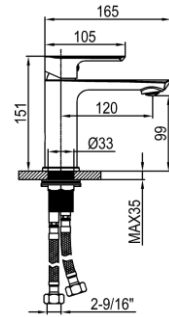

RA-3101GMB

Features:

- Brass body
- Ceramic Cartridge
- Mounting parts included
- Installation hole 1-3/8"
- Water lines included
- Flow rate 1.5 GPM

Finish:

- RA-3101GMB Gun Metal Black
- RA-3101BN Brushed Nickel
- RA-3101CR Chrome

RA-4113BG

Features:

- Brass body
- Ceramic Cartridge
- Mounting parts included
- Installation hole 1-3/8"
- Water lines included
- Flow rate 1.5 GPM

Finish:

- RA-4113CR Chrome
- RA-4113BN Brushed Nickel
- RA-4113MB Matte Black
- RA-4113BG Brushed Gold

RA-4114BN

Features:

- Brass body
- Ceramic Cartridge
- Mounting parts included
- Installation hole 1-3/8"
- Water lines included
- Flow rate 1.5 GPM
- Vessel Installation

Finish:

- RA-4114CR Chrome
- RA-4114BN Brushed Nickel
- RA-4114MB Matte Black