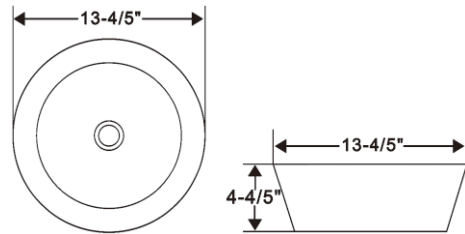

RA-AB9721

Features:

- Round vessel ceramic sink
- Above counter installation
- White gloss finish

Optional pop up drains without overflow:

- RA-POP1BC (Chrome)
- RA-POP2BC (Chrome)
- RA-POP1BBN (Brush nickel)
- RA-POP2BBN (Brush nickel)

Size:

- 13 4/5"D × 4 4/5"H