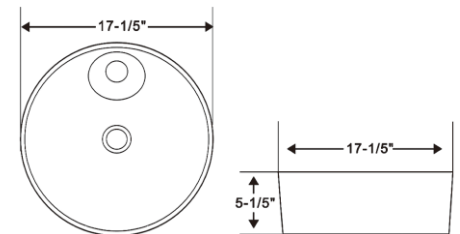

RA-AB11621

Features:

- Round vessel ceramic sink
- Above counter installation
- White gloss finish

Optional pop up drains without overflow:

- RA-POP1BC (Chrome)
- RA-POP1BBN (Brush nickel)
- RA-POP2BC (Chrome)
- RA-POP2BBN (Brush nickel)

Size:

- 17 1/5"D × 5 1/5"H