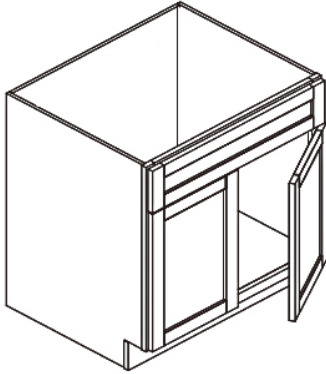

RTA Vanity Cabinets Series

FA2421

Features:

- Vanities sink base
- With 1 dummy drawer front & 2 doors

Size:

- 24"W × 34 1/2"H × 21"D

Finish:

- DS-FA2421 (Dove White)
- ES-FA2421 (Ebony Shaker)
- SG-FA2421 (Sterling)
- SM-FA2421 (Smoky Gray)
- SO-FA2421 (Soda)
- AB-FA2421 (Aria Blue)