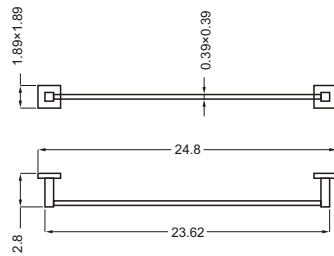

RA-A9763BN

Features:

- Towel bar
- Constructed from brass
- Concealed fastening
- Wall mount
- Secure mounting assembly included

Finish:

- RA-A9763C (Chrome)
- RA-A9763BN (Brushed Nickel)