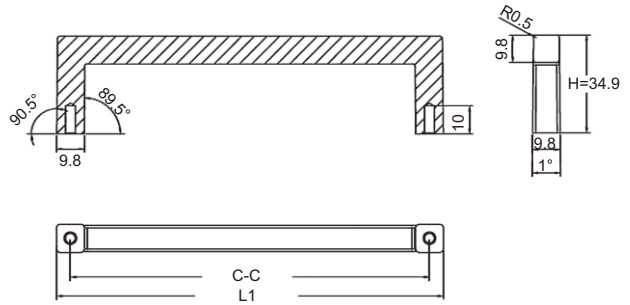

Cabinet Handles Series

RA-H22276160BN

Features:

- Contemporary solid steel pull
- Brush nickel finish
- Screws included

Size:

- RA-H22276128BN A. 5 3/8"L × 1 3/8"H
- RA-H22276160BN B. 6 3/4"L × 1 3/8"H
- RA-H22276192BN C. 7 9/10"L × 1 3/8"H

ITEMN□	C-C(mm)	L(mm)	H(mm)
A	128	137.8	34.9
B	160	169.8	
C	192	201