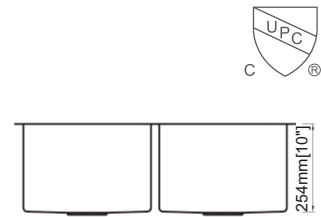

Optional Accessories:

- Bottom grid RA-GHD3018R10
- RA-RS2 Stainless steel strainer
- RA-RS1 Stainless steel strainer

Dimension(inch):

30" × 18" × 10"

Material: SUS304

Finish: Brushed

Handmade Series

RA-H3219R10