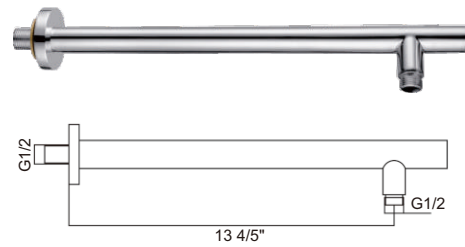

RA-SA816BN

Features:

- Brass body
- Wall mount shower arm

Size: Length 13 4/5"

Finish:

- RA-SA816BN (Brushed nickel)
- RA-SA816CR (Chrome)