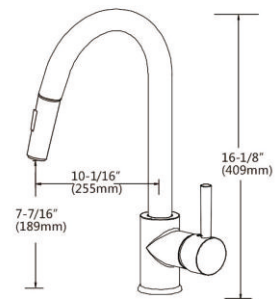

- Pull down shower head
- Brass body
- Ceramic Cartridge
- mounting parts included
- Installation hole 1-3/8"
- water lines included
- Flow rate 2.2 GPM

Finish:

Brushed nickel

RA-6744BN

Features:

- Pull down shower head
- Brass body
- Ceramic Cartridge
- mounting parts included
- Installation hole 1-3/8"
- water lines included
- Flow rate 2.2 GPM

Finish:

Brushed nickel

RA-6755MB

Features:

- Pull down shower head
- Brass body
- Ceramic Cartridge
- mounting parts included
- Installation hole 1-3/8"
- water lines included
- Flow rate 2.2 GPM

Finish:

Matte Black

Kitchen Faucets Series

RA-6766BN

Features:

- Pull down shower head
- Brass body
- Ceramic Cartridge
- mounting parts included
- Installation hole 1-3/8"
- water lines included
- Flow rate 2.2 GPM

Finish:

Brushed nickel

RA-6777BN

Features:

- Pull down shower head
- Brass body
- Ceramic Cartridge
- mounting parts included
- Installation hole 1-3/8"
- water lines included
- Flow rate 2.2 GPM

Finish:

Brushed nickel

RA-6788BN