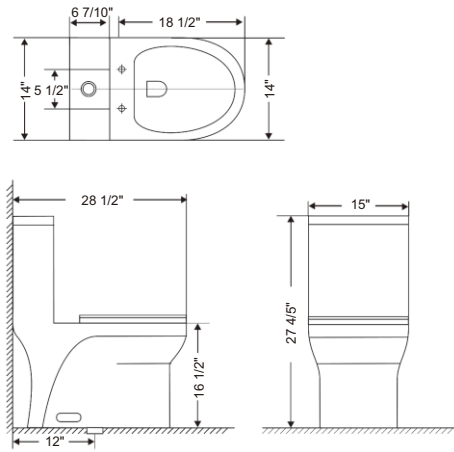

RA-T05021A

Features:

- Chrome flush buttons
- One piece design
- Ceramic with white gloss finish
- Soft close toilet seat
- Floor mount
- Dual flush 0.8/1.6 GPF
- ADA Compliant Toilet

Size:

- 27 4/5"H × 15"W × 28 1/2"D