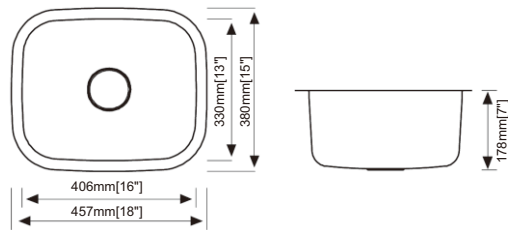

- 18 gauge
- Satin finish

Optional Accessories:

- RA-G2418 Bottom grid
- RA-RS2 Stainless steel strainer
- RA-RS1 Stainless steel strainer

Dimension (inch):

23-1/2" x 17-3/4" x 9"

Material: SUS304

Finish: Brushed