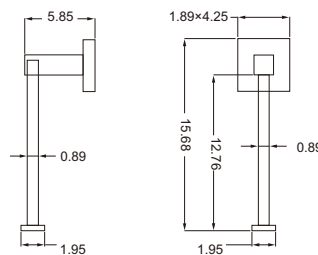

Finish:

- RA-A9763C (Chrome)
- RA-A9763BN (Brushed Nickel)

RA-A9327BN

Features:

- Towel ring
- Constructed from brass
- Concealed fastening
- Secure mounting assembly included

Finish:

- RA-A9327C (Chrome)
- RA-A9327BN (Brushed Nickel)