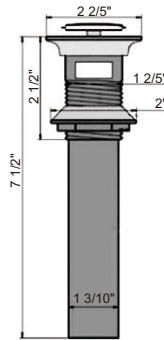

RA-POP2AC

Features:

- Pop up drains
- With overflow hole
- Constructed from brass
- Secure mounting assembly included

Finish:

- RA-POP2AC (Chrome)
- RA-POP2ABN (Brush nickel)
- RA-POP2AMB (Matte Black)
- RA-POP2AGMB (Gun Metal Black)