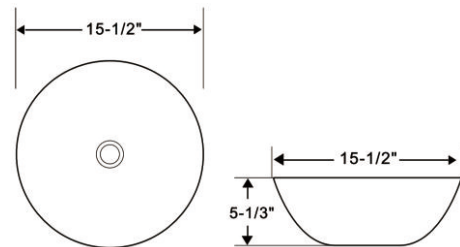

RA-AB4431

Features:

- Round vessel ceramic sink
- Above counter installation
- White gloss finish

Optional pop up drains without overflow:

- RA-POP1BC (Chrome)
- RA-POP1BBN (Brush nickel)
- RA-POP2BC (Chrome)
- RA-POP2BBN (Brush nickel)

Size:

- 15 1/2"D × 5 1/3"H