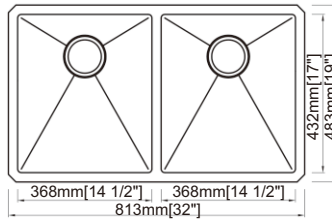

Optional Accessories:

- Bottom grid RA-GHD3018R10
- RA-RS2 Stainless steel strainer
- RA-RS1 Stainless steel strainer

Dimension(inch):

30" × 18" × 10"

Material: SUS304

Finish: Brushed

Handmade Series

RA-H3219R10