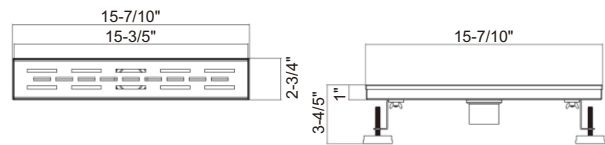

RA-SD40330CR

Features:

- 304 grade Stainless steel body
- Linear Drain equipped with adjustable feet on both sides
- Removable grate makes it easy to clean

Sizes:

- RA-SD40330CR A. 11-4/5" W x 2-3/4"D x 3-4/5"H
- RA-SD40340CR B. 15-7/10"W x 2-3/4"D x 3-4/5"H
- RA-SD40360CR C. 23-3/5" W x 2-3/4"D x 3-4/5"H
- RA-SD40390CR D. 35-2/5" W x 2-3/4"D x 3-4/5"H

Finish:

Chrome finish