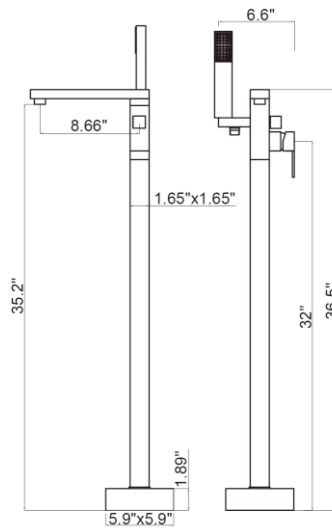

RA-9200BN

Features:

- Floor mounted
- Brass body
- Ceramic cartridge
- Flow rate 5 GPM
- Brass hand shower
- Mounting parts and water lines included

Finish:

- RA-9200BN Brushed nickel
- RA-9200CR Chrome