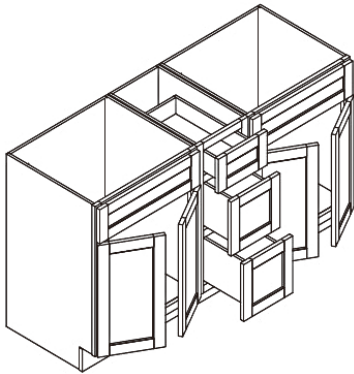

FA6021D

Features:

- Vanities base with double sinks
- With 2 dummy drawer front, 3 drawers & 4 doors

Size:

- 60"W×34 1/2"H×21"D

Finish:

- DS-FA6021D (Dove White)
- SG-FA6021D (Sterling)