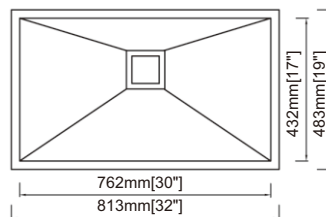

Optional Accessories:

- RA-GHSQ3219S Bottom grid
- RA-SS Stainless steel strainer
- RA-SSA Square waste disposal adapter

Dimension(inch):

32" × 19" × 10"

Material: SUS304

Finish: Brushed

RA-HDSQ3219S

Features