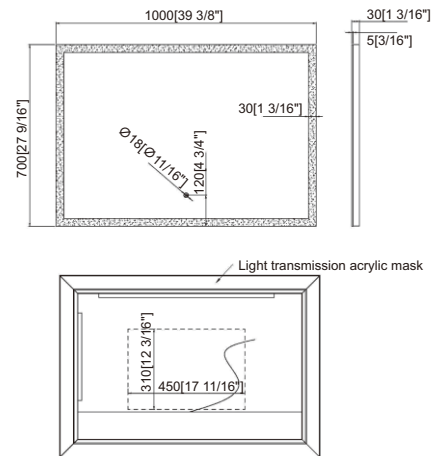

RA-LM3928B

Features:

- Single white colour 6000k
- Dimming can be adjusted
- Touch sensor switch
- With acrylic around
- 5mm thickness mirror with back safety PVC film
- IP44 related"
- With defogger pad

Size:

- W39 3/8" × H27 9/16" × D1 5/8"