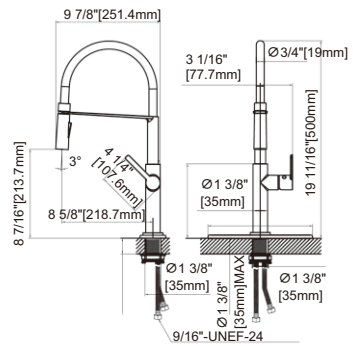

RA-8113BN

Features:

- Pull down shower head
- Brass body
- Ceramic Cartridge
- mounting parts included
- Installation hole 1-3/8"
- water lines included
- Flow rate 2.2 GPM

Finish:

Brushed nickel

RA-8126BN

Features:

- Pull down shower head
- Brass body
- Ceramic Cartridge
- mounting parts included
- Installation hole 1-3/8"
- water lines included
- Flow rate 2.2 GPM

Finish:

Brushed nickel

RA-FA938BN

Features:

- Pull out shower head
- Brass body
- Ceramic Cartridge
- mounting parts included
- Installation hole 1-3/8"
- water lines included
- Flow rate 2.2 GPM

Finish:

Brushed nickel/Black

Bathroom Accessories Series