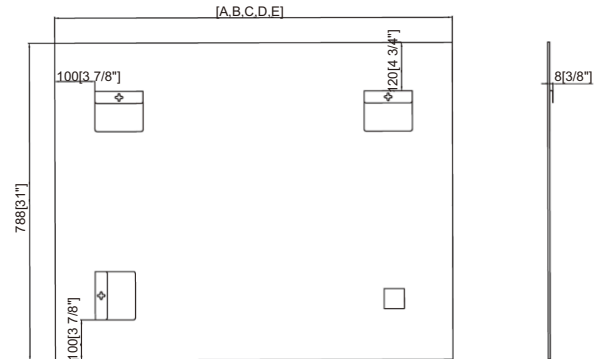

Bathroom Mirrors Series

RA-M3931

Features:

- Simple Plain mirror without light
- 5mm thickness mirror with back safety PVC film
- With three hang bar which would be Horizontal and Vertical hang

Sizes:

- RA-M2431 A. W24"×H31"×D 3/16"
- RA-M3131 B. W31"×H31"×D 3/16"
- RA-M3931 C. W39"×H31"×D 3/16"
- RA-M4731 D. W47"×H31"×D 3/16"
- RA-M6031 E. W60"×H31"×D 3/16"