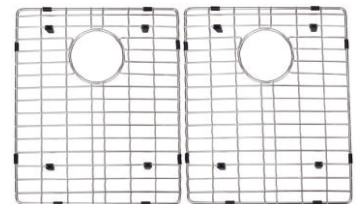

RA-GHD3219R10