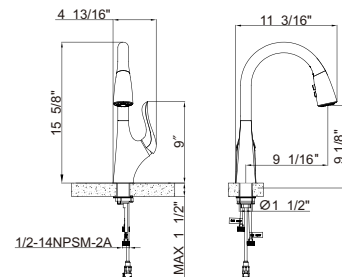

RA-6799BN

Features:

- Pull down shower head
- Brass body
- Ceramic Cartridge
- mounting parts included
- Installation hole 1-3/8"
- water lines included
- Flow rate 2.2 GPM

Finish:

- Brushed nickel

RA-FA956BN