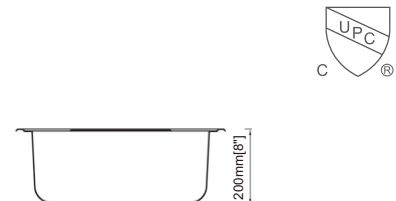

Optional Accessories:

- RA-RS2 Stainless steel strainer
- RA-RS1 Stainless steel strainer

Dimension (inch):

33" × 22" × 9"

Material: SUS304

Finish: Brushed

RA-T2522

Features