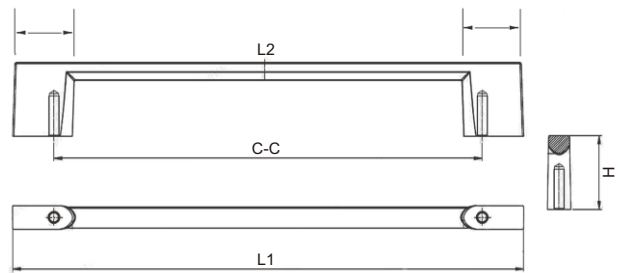

RA-H1165128CP

Features:

- Contemporary solid steel pull
- Chrome Finish
- Screws included

Size:

- RA-H116532CP A. 2 1/4"L×1"H
- RA-H116596CP B. 4 1/2"L×1"H
- RA-H1165128CP C. 5 7/8"L×1"H
- RA-H1165160CP D. 7 1/2"L×1"H
- RA-H1165192CP E. 8 3/4"L×1"H

ITEMN□	C-C(mm)	L1(mm)	L2(mm)	L3(mm)	H(mm)
A	32	57	25.5	12.5	25.5
B	96	113.5	6.5	17	25.5
C	128	151.5	6.5	19	25.5
D	160	189	7	23.5	26
E	192	224	7.5	25.5	27