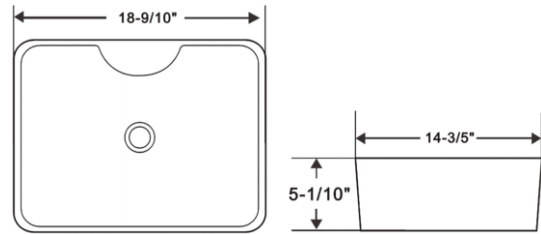

Bathroom Sinks Series

RA-AB3521

Features:

- Rectangular vessel ceramic sink
- Above counter installation
- White gloss finish

Optional pop up drains without overflow:

- RA-POP1BC (Chrome)
- RA-POP1BBN (Brush nickel)
- RA-POP2BC (Chrome)
- RA-POP2BBN (Brush nickel)

Size:

- 18 9/10"W × 5 1/10"H × 14 3/5"D