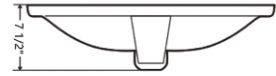

RA-VSSQ20

Features:

- Ceramic square undermount sink
- White gloss finish
- With overflow hole
- Undermount installation

Optional Pop up drains:

- RA-POP1AC (Chrome)
- RA-POP2AC (Chrome)
- RA-POP1ABN (Brush nickel)
- RA-POP2ABN (Brush nickel)

Size:

- 20 1/4"L × 13"W × 7 1/2"H