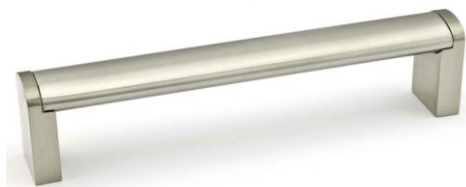

RA-H5101796BN

Features:

- Contemporary metal pull
- With rounded metal pull on two posts
- Brush nickel finish
- Screws included

Size:

- RA-H5101796BN A. 4 4/32"L x 1 1/4"H
- RA-H51017128BN B. 5 11/32"L x 1 1/4"H
- RA-H51017160BN C. 6 5/8"L x 1 1/4"H
- RA-H51017192BN D. 7 7/8"L x 1 1/4"H

ITEMN□	C-C(mm)	C-C(Inch)	L(mm)	H(mm)
A	96	3 25/32	104	31
B	128	5 1/32	136	
C	160	6 5/16	168	
D	192	7 3/32	200