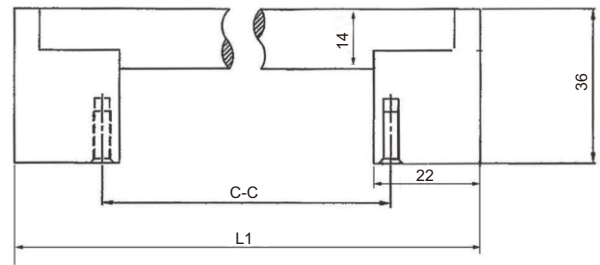

ITEMN□	A	C
C-C(mm)	96	128
L(mm)	176	208
H(mm)	35	

RA-H1296176BG

Features:

- Contemporary solid steel pull
- Brushed Gold
- Screws included

Size:

- RA-H1296176BG A. 6 7/8"L × 1 3/8"H
- RA-H12128208BG C. 8 1/8"L × 1 3/8"H