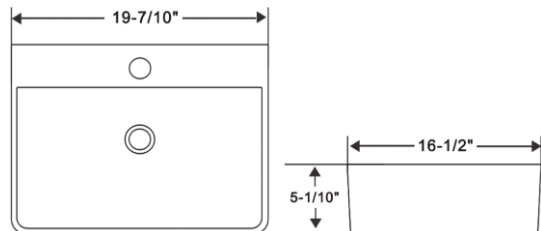

RA-AB5721

Features:

- Rectangular vessel ceramic sink
- Above counter installation
- White gloss finish
- With overflow

Optional pop up drains with overflow:

- RA-POP1AC (Chrome)
- RA-POP1ABN (Brush nickel)
- RA-POP2AC (Chrome)
- RA-POP2ABN (Brush nickel)

Size:

- 19 7/10"W × 5 1/10"H × 16 1/2"D