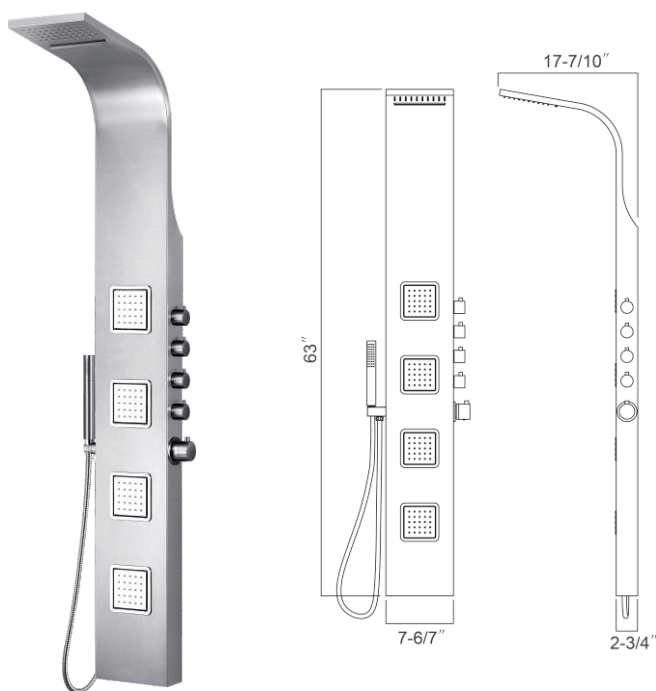

Shower Panel Series

RA-SP827

Features:

- 304 stainless steel body in brushed finish (anti-fingerprint)
- Inbuilt ABS head shower with 5×10 rubber tips
- Brass waterfall
- With 4pcs movable massage jets
- Brass hand shower in brushed finish
- Zinc knob and handle in brushed finish
- Brass hand shower holder
- 1.5 stainless steel flexible hose
- Stainless steel braided hose
- Thermostat
- Pre-plumbed
- Wall mount

Size:

- 63"H×7 6/7"W×2 3/4"D