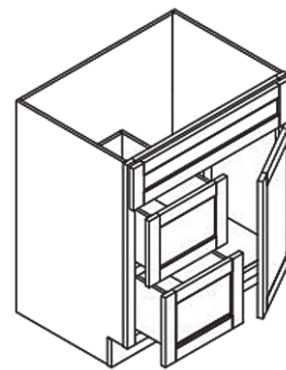

FA3021DR

Features:

- Vanities sink base
- With 1 dummy drawer front, 2 drawers & 1 on the right

Size:

- 30"W × 34 1/2"H × 21"D

Finish:

- DS-FA3021DR (Dove White)
- ES-FA3021DR (Ebony Shaker)
- SG-FA3021DR (Sterling)
- SM-FA3021DR (Smoky Gray)
- SO-FA3021DR (Soda)
- AB-FA3021DR (Aria Blue)