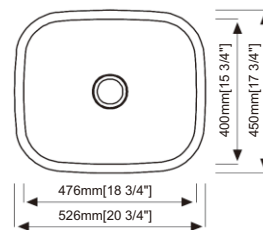

Optional Accessories:

- 18 gauge
- Satin finish
- RA-G2321 Bottom grid
- RA-RS2 Stainless steel strainer
- RA-RS1 Stainless steel strainer

Dimension(inch):

23-1/4" x 20-7/8" x 9"

Material: SUS304

Finish: Brushed