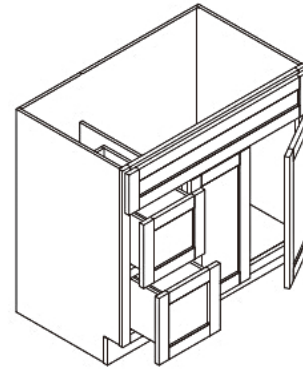

FA3621DR

Features:

- Vanities sink base
- With 1 dummy drawer front, 2 drawers & 2 doors on the right

Size:

- 36"W×34 1/2"H×21"D

Finish:

- DS-FA3621DR (Dove White)
- ES-FA3621DR (Ebony Shaker)
- SG-FA3621DR (Sterling)
- SM-FA3621DR (Smoky Gray)
- SO-FA3621DR (Soda)
- AB-FA3621DR (Aria Blue)