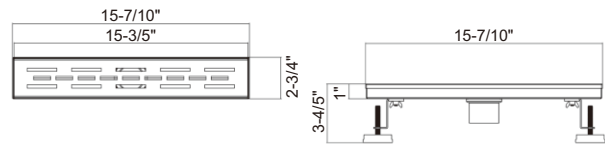

Drain System Series

RA-SD40330BN

Features:

- 304 grade Stainless steel body
- Linear Drain equipped with adjustable feet on both sides
- Removable grate makes it easy to clean

Sizes:

- RA-SD40330BN A. 11-4/5" W x 2-3/4"D x 3-4/5"H
- RA-SD40340BN B. 15-7/10"W x 2-3/4"D x 3-4/5"H
- RA-SD40360BN C. 23-3/5" W x 2-3/4"D x 3-4/5"H
- RA-SD40390BN D. 35-2/5" W x 2-3/4"D x 3-4/5"H

Finish:

Brushed nickel