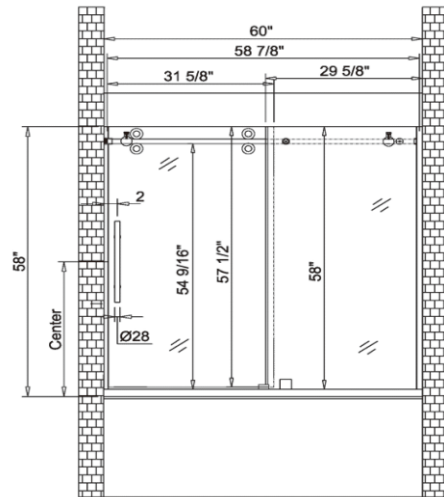

RA-SD6058RDBN4-Bathtub

Features:

- Frameless shower door
- Single sliding door
- Door configuration Reversible
- 3/8"(10mm) thick clear tempered glass
- Stainless steel support bar
- Adjustment $\pm 3/16"$ without cutting
- Width range with cutting 56-60"
- Stainless steel handle

Finish Options:

- RA-SD6058RDBN4-Bathtub (Brushed Nickel)
- RA-SD6058RDCR4-Bathtub (Chrome)

Sizes:

- 60"W x 58"H