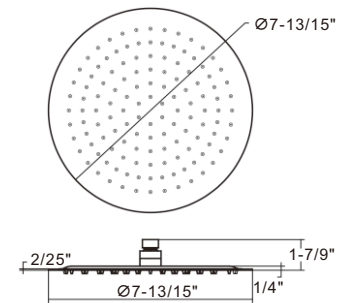

RA-SH603BN

Features:

- Round rain shower head
- Easy to clean silicone nozzles
- Ultra-thin durable rust resistant stainless steel construction

Finish:

- RA-SH603BN (Brushed nickel)
- RA-SH603CR (Chrome)

Size:

- 11 4/5" × 1 7/9"D