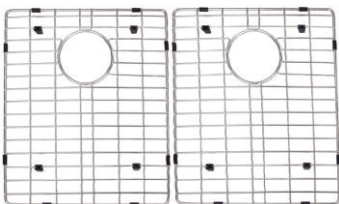

Kitchen Accessories Series

RA-G3221L

RA-G3219

RA-G2118

RA-G2321

RA-G2418

RA-G3018S

RA-GHD3018R10S

RA-GHD3219R10S

RA-GHD3219R10