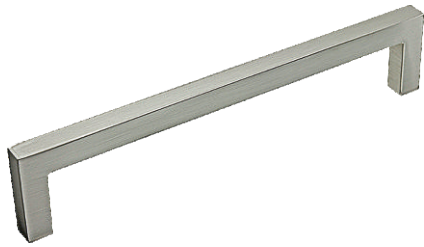

Cabinet Handles Series

RA-H22276160BN

Features:

- Contemporary solid steel pull
- Brush nickel finish
- Screws included

Size:

- RA-H22276128BN A. 5 3/8"L × 1 3/8"H
- RA-H22276160BN B. 6 3/4"L × 1 3/8"H
- RA-H22276192BN C. 7 9/10"L × 1 3/8"H

ITEMN□	C-C(mm)	L(mm)	H(mm)
A	128	137.8	34.9
B	160	169.8	
C	192	201