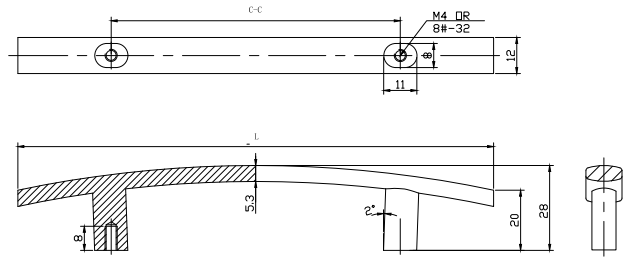

Cabinet Handles Series

RA-H143976MB

Features:

- Contemporary Pull Handle
- Matte Black Finish
- Screws Included

Size:

- RA-H143976MB A. 4"L×1"H
- RA-H143996MB B. 6 1/8"L×1 1/16"H
- RA-H1439128MB C. 7 3/4"L×1 1/4"H

ITEMN□	C-C(mm)	L(mm)	H(mm)
A	76	133	25.5
B	96	156	27
C	128	197	31