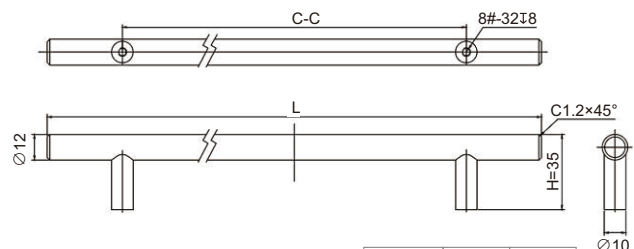

ITEMN□	A	B	C	D	E	F	G
C-C(mm)	96	108	128	160	192	298	333
L(mm)	176	188	208	240	272	378	413
H(mm)	35						

RA-H1296176MB

Features:

- Contemporary solid steel pull
- Matte black finish
- Screws included

Size:

ITEMN□	A	C
C-C(mm)	96	128
L(mm)	176	208
H(mm)	35	

RA-H1296176BG

Features:

- Contemporary solid steel pull
- Brushed Gold
- Screws included

Size:

- RA-H1296176BG A. 6 7/8"L × 1 3/8"H
- RA-H12128208BG C. 8 1/8"L × 1 3/8"H