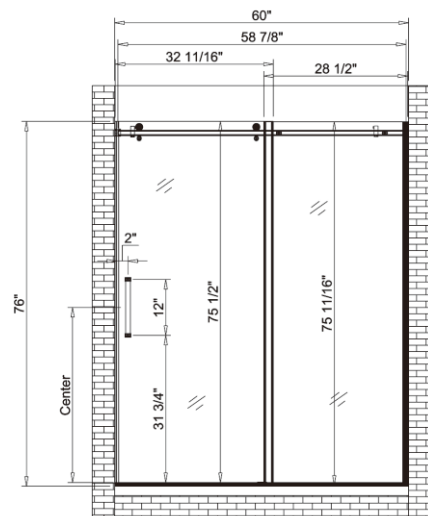

RA-SD6076SQCR

Features:

- Frameless shower door
- Single sliding door
- 5/16" (8mm) thick clear tempered glass
- Stainless steel support bar
- Door configuration Reversible
- Adjustment $\pm 3/16$ " without cutting
- Width range with cutting 56-60"
- Stainless steel handle

Finish Options:

- RA-SD6076SQCR (Chrome)
- RA-SD6076SQBN (Brush nickel)

Sizes:

- 60"W x 76"H