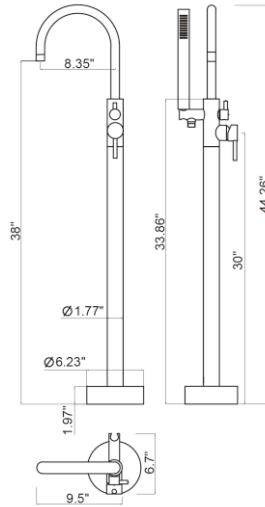

RA-9213BN

Features:

- Floor mounted
- Brass body
- Ceramic cartridge
- Flow rate 5 GPM
- Brass hand shower
- Mounting parts and water lines included

Finish:

- RA-9213BN Brushed nickel
- RA-9213CR Chrome