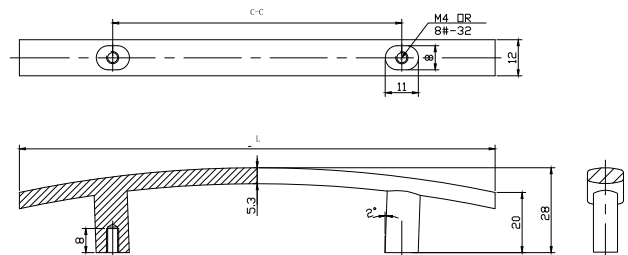

RA-H143976CP

Features:

- Contemporary Pull Handle
- Chrome Finish
- Screws Included

Size:

- RA-H143976CP A. 4"L × 1"H
- RA-H143996CP B. 6 1/8"L × 1 1/16"H
- RA-H1439128CP C. 7 3/4"L × 1 1/4"H

ITEMN□	C-C(mm)	L(mm)	H(mm)
A	76	133	25.5
B	96	156	27
C	128	197	31