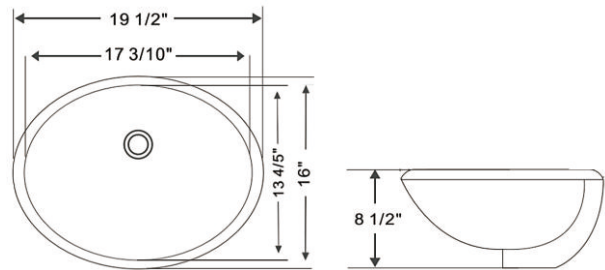

Bathroom Sinks Series

RA-VSO7002

Features:

- Ceramic oval undermount sink
- White gloss finish
- With overflow hole
- Undermount installation

Optional Pop up drains:

- RA-POP1AC (Chrome)
- RA-POP2AC (Chrome)
- RA-POP1ABN (Brush nickel)
- RA-POP2ABN (Brush nickel)

Size:

- 19 1/2"L × 15 1/2"W × 8 1/2"H