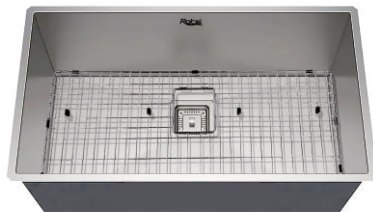

- RA-GHDSQ3018S Bottom grid
- RA-SS Stainless steel strainer
- RA-SSA Square waste disposal adapter

Dimension(inch):

30" × 18" × 10"

Material: SUS304

Finish: Brushed

RA-HSQ3219S

Features

- Handmade sink
- 0mm radius corner
- Undermount
- Mounting clips and cutting template
- 304 Stainless steel
- Undercoated and sound pads
- 16 gauge
- Satin finish
- Standard 3-1/2" drain opening