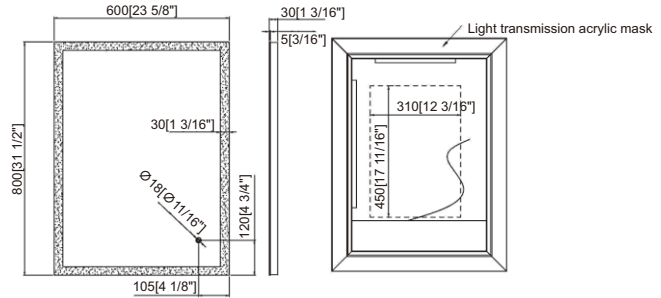

Bathroom Mirrors Series

RA-LM2432B

Features:

- Single white colour 6000k
- Dimming can be adjusted
- Touch sensor switch
- With acrylic around
- 5mm thickness mirror with back safety PVC film
- IP44 related"
- With defogger pad
- Installed horizontally or vertically

Size:

- W23 5/8" × H31 1/2" × D1 5/8"