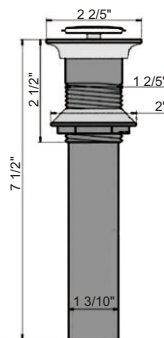

RA-POP2BBN

Features:

- Pop up drains
- Constructed from brass
- Without overflow hole
- Secure mounting assembly included

Finish:

- RA-POP2BC (Chrome)
- RA-POP2BBN (Brush nickel)