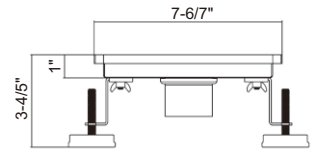

RA-SD107BN

Features:

- 304 grade Stainless steel body
- Tile-insert square shower drain
- Thicker protective layer
- Drain equipped with adjustable feet

Sizes:

- 7 6/7"W×7 6/7"D×3 4/5"H

Finish:

- RA-SD107BN (Brushed nickel)
- RA-SD107CR (Chrome)