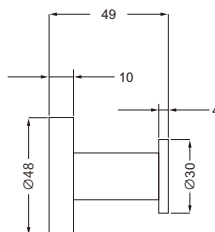

RA-A8504MB

Features:

- Towel hook
- Constructed from brass
- Concealed fastening
- Secure mounting assembly included

Finish:

- RA-A8504BN (Brushed Nickel)
- RA-A8504C (Chrome)
- RA-A8504MB (Matte Black)