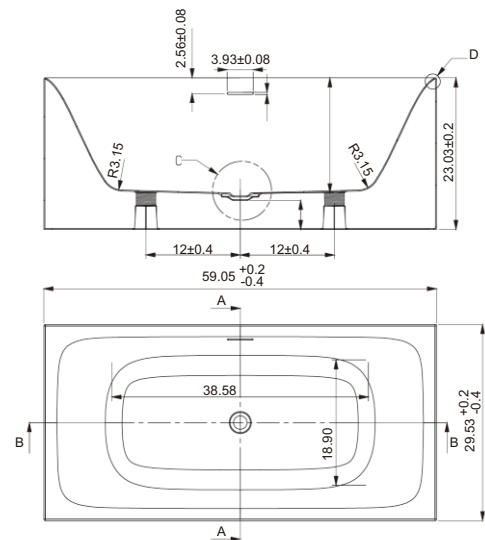

RA-ABRO59

Features:

- Freestanding Installation
- Acrylic Material
- White gloss finish
- central drain
- Overflow
- Pop up drain not included

Size:

- 59" × 29.5" × 23"

Optional Pop Up Drains:

- RA-ABPOPCR Chrome
- RA-ABPOPBN Brushed Nickel
- RA-ABPOPGW Gloss White