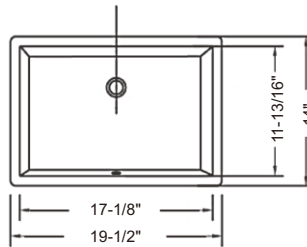

RA-VSSF20

Features:

- Ceramic square undermount sink
- White gloss finish
- With overflow hole
- Undermount installation

Optional Pop up drains:

- RA-POP1AC (Chrome)
- RA-POP2AC (Chrome)
- RA-POP1ABN (Brush nickel)
- RA-POP2ABN (Brush nickel)

Size:

- 19 1/2"L × 14"W × 6 13/16"H