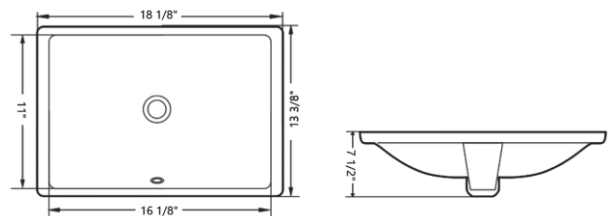

RA-VSSQ18

Features:

- Ceramic square undermount sink
- White gloss finish
- With overflow hole
- Undermount installation

Optional Pop up drains:

- RA-POP1AC (Chrome)
- RA-POP2AC (Chrome)
- RA-POP1ABN (Brush nickel)
- RA-POP2ABN (Brush nickel)

Size:

- 18 1/8"L x 13 3/8"W x 7 1/2"H