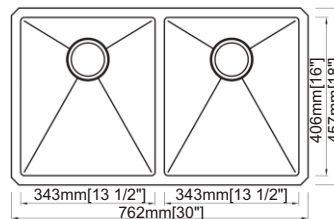

RA-HD3018R10

Features

- Handmade sink
- Undermount
- 304 Stainless steel
- 10mm radius corner
- Mounting clips and cutting template
- Undercoated and sound pads

- 16 gauge
- Satin finish
- Standard 3-1/2" drain opening

Optional Accessories:

- Bottom grid RA-GHD3018R10
- RA-RS2 Stainless steel strainer
- RA-RS1 Stainless steel strainer

Dimension(inch):

30" × 18" × 10"

Material: SUS304

Finish: Brushed