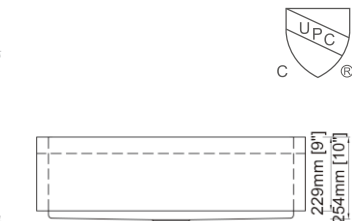

Optional Accessories:

- RA-GHDSQ3219 Bottom grid
- RA-SS Stainless steel strainer
- RA-SSA Square waste disposal adapter

Dimension(inch):

32" × 19" × 10"

Material: SUS304

Finish: Brushed

RA-F3620R10S

Features: