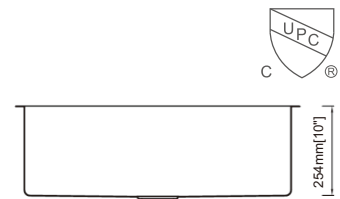

- RA-GH3219R10S Bottom grid × 1
- RA-RS2 Stainless steel strainer × 1

Dimension(inch):

32" × 19" × 10"

Material: SUS304

Finish: Brushed

RA-HD3219R10S

Features

- Handmade sink
- Undermount
- 304 Stainless steel
- 10mm radius corner
- Mounting clips and cutting template
- Undercoated and sound pads