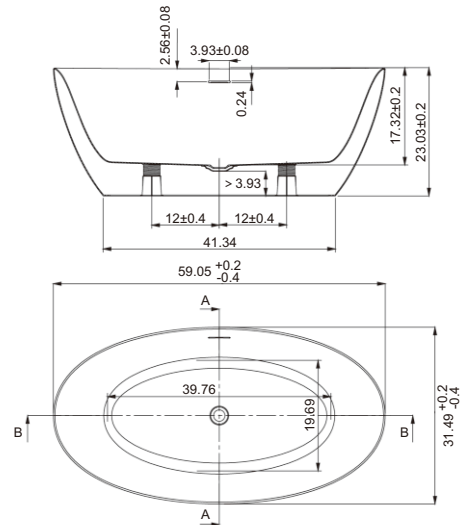

RA-ABBO59

Features:

- Freestanding Installation
- Acrylic Material
- White gloss finish
- central drain
- Overflow
- Pop up drain not included

Size:

- 59" × 31.5" × 23"

Optional Pop Up Drains:

- RA-ABPOPCR Chrome
- RA-ABPOPBN Brushed Nickel
- RA-ABPOPGW Gloss White