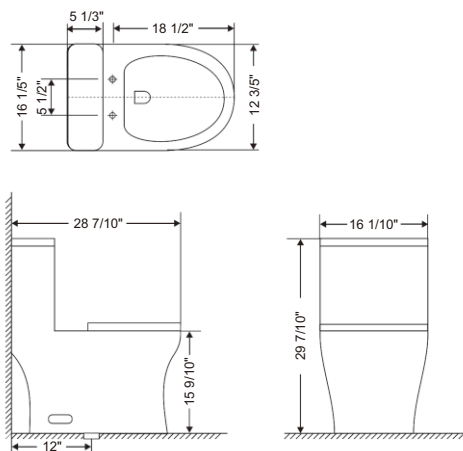

RA-T53221

Features:

- Chrome flush buttons
- One piece design
- Ceramic with white gloss finish
- Soft close toilet seat
- Floor mount
- Dual flush 0.8/1.6 GPF

Size:

- 29 7/10"H × 16 1/10"W × 28 7/10"D