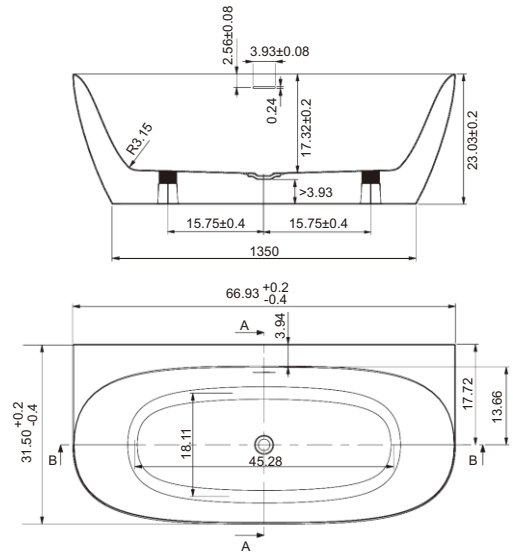

RA-ABML67

Features:

- Acrylic Material
- White gloss finish
- Central drain
- Overflow
- Pop up drain not included

Size:

- 67" × 31.5" × 23"

Optional Pop Up Drains:

- RA-ABPOPCR Chrome
- RA-ABPOPNB Brushed Nickel
- RA-ABPOPGW Gloss White