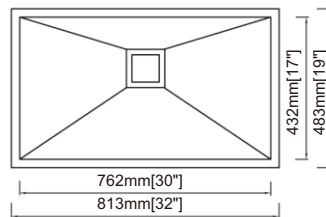

RA-HSQ3219S

Features

- Handmade sink
- 0mm radius corner
- Undermount
- Mounting clips and cutting template
- 304 Stainless steel
- Undercoated and sound pads
- 16 gauge
- Satin finish
- Standard 3-1/2" drain opening

Optional Accessories:

- RA-GHSQ3219S Bottom grid
- RA-SS Stainless steel strainer
- RA-SSA Square waste disposal adapter

Dimension(inch):

32" × 19" × 10"

Material: SUS304

Finish: Brushed