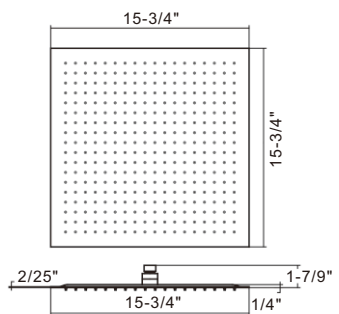

RA-SH612BN

Features:

- Square rain shower head
- Easy to clean silicone nozzles
- Ultra-thin durable rust resistant stainless steel construction

Finish:

- RA-SH612BN (Brushed nickel)
- RA-SH612CR (Chrome)

Size:

- 15 3/4"W × 15 3/4"H × 1 7/9"D