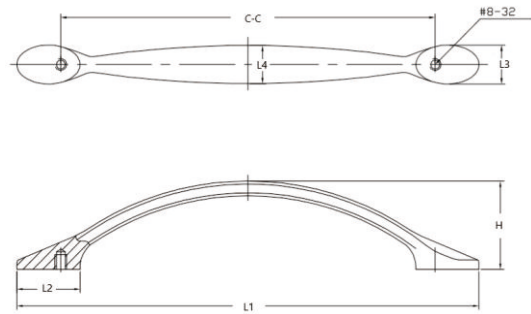

Length(mm)	Width(Inch)
5	1 1/2
10	

RA-H101BG

Features:

- Classic metal knob
- Brushed Gold Finish
- Screw included

Size:

- 1 1/4"L x 1 1/8"H

ITEM	C-C(mm)	L1(mm)	L2(mm)	L3(mm)	L4(mm)	H(mm)
A	96	126	22	12.6	12	34.9
B	128	158	22	13.2	13	

RA-H1082128BORB

Features:

- Classic metal pull
- Brush oil-rubbed bronze finish
- Screw included

Size:

- RA-H108296BORB A. 5"L x 1 3/8"H
- RA-H1082128BORB B. 6 1/4"L x 1 3/8"H

Bathroom Sinks Series

The exterior design has the dual charm of elegance and avant-garde. It is impeccable, strives for excellence, and is complemented by original art temperament.