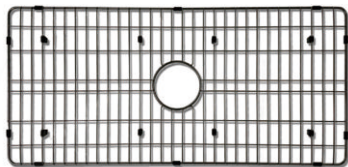

Fireclay Apron Sink Series