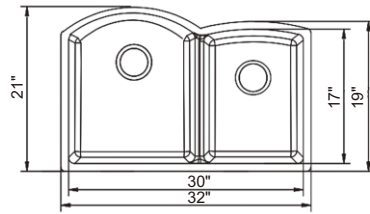

Granite Sinks Series

RA-G3221DC

Features:

- Undermount double basin sink with a 60/40 split
- Max density withstands high temperatures
- Resistant to scratches and stains
- Non-porous surface is impervious to bacteria
- Noise cessation
- Order Strainer(RA-RS1L)separately

Finish:

- RA-G3221BK (Black)
- RA-G3221DC (Mocha)
- RA-G3221LG (Concrete)

Size:

32"W×21"D×9.5"H