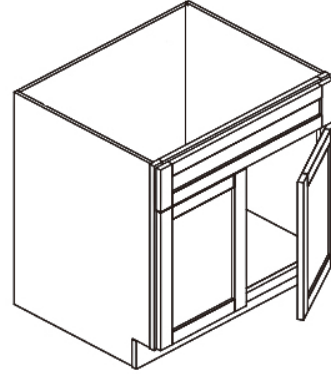

FA3021

Features:

- Vanities sink base
- With 1 dummy drawer front

Size:

- 30"W × 34 1/2"H × 21"D

Finish:

- DS-FA3021 (Dove White)
- ES-FA3021 (Ebony Shaker)
- SG-FA3021 (Sterling)
- SM-FA3021 (Smoky Gray)
- SO-FA3021 (Soda)
- AB-FA3021 (Aria Blue)