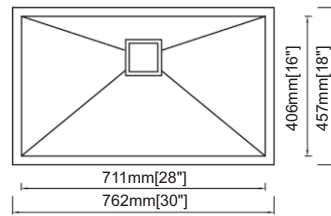

RA-HDSQ3018S

Features

- Handmade sink
- 0mm radius corner
- Undermount
- Mounting clips and cutting template
- 304 Stainless steel
- Undercoated and sound pads
- 16 gauge
- Satin finish
- Standard 3-1/2" drain opening

Optional Accessories:

- RA-GHDSQ3018S Bottom grid
- RA-SS Stainless steel strainer
- RA-SSA Square waste disposal adapter

Dimension(inch):

30" × 18" × 10"

Material: SUS304

Finish: Brushed