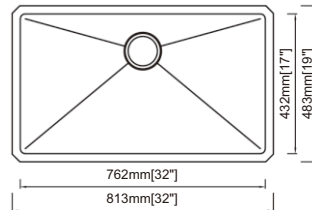

- RA-GH3219R10S Bottom grid × 1
- RA-RS2 Stainless steel strainer × 1

Dimension(inch):

32" × 19" × 10"

Material: SUS304

Finish: Brushed

RA-HD3219R10S

Features

- Handmade sink
- Undermount
- 304 Stainless steel
- 10mm radius corner
- Mounting clips and cutting template
- Undercoated and sound pads