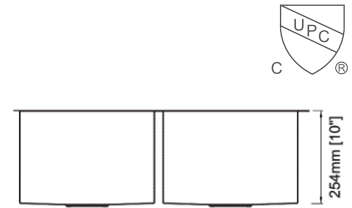

- RA-GHDSQ3219S Bottom grid
- RA-SS Stainless steel strainer
- RA-SSA Square waste disposal adapter

Dimension(inch):

32" × 19" × 10"

Material: SUS304

Finish: Brushed

Handmade Series

RA-HDSQ3018

Features