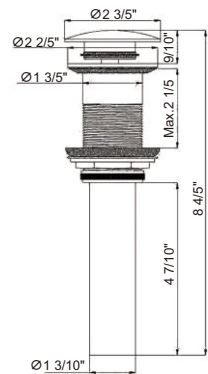

RA-POP1BBN

Features:

- Pop up drains
- Constructed from brass
- Without overflow hole
- Secure mounting assembly included

Finish:

- RA-POP1BC (Chrome)
- RA-POP1BBN (Brush nickel)