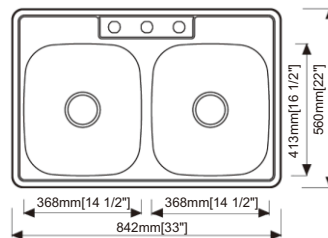

RA-T3322

Features

- Drawn sink
- 304 Stainless steel
- Topmount
- Standard 3-1/2" drain opening
- Mounting clips and cutting template
- Undercoated and sound pads
- 20 gauge
- Satin finish

Optional Accessories:

- RA-RS2 Stainless steel strainer
- RA-RS1 Stainless steel strainer

Dimension (inch):

33" × 22" × 9"

Material: SUS304

Finish: Brushed