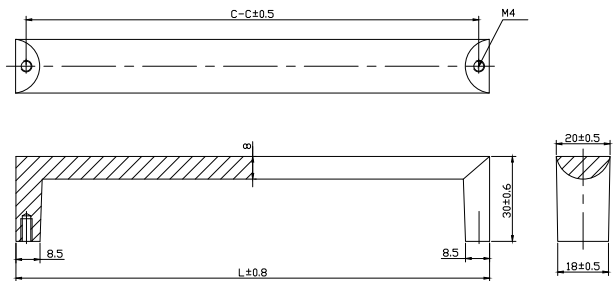

RA-H894896CP

Features:

- Contemporary Pull Handle
- Chrome Finish
- Screws Included

Size:

- RA-H894896CP A. 4 1/32"L×1"H
- RA-H8948128CP B. 5 5/16"L×1"H
- RA-H8948160CP C. 6 1/2"L×1"H
- RA-H8948192CP D. 7 27/32"L×1"H

ITEMN□	C-C(mm)	L(mm)	H(mm)
A	96	102	26
B	128	135	
C	160	166	
D	192	198