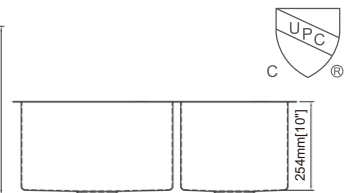

- Bottom grid RA-GHD3219R10
- RA-RS2 Stainless steel strainer
- RA-RS1 Stainless steel strainer

Dimension(inch):

32" × 19" × 10"

Material: SUS304

Finish: Brushed

RA-H3219R10L

Features

- Handmade sink
- 10mm radius corner
- Undermount
- Mounting clips and cutting template
- 304 Stainless steel
- Undercoated and sound pads
- 16 gauge
- Satin finish
- Standard 3-1/2" drain opening