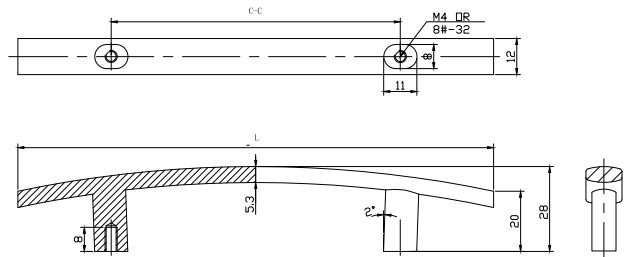

ITEMN□	C-C(mm)	L(mm)	H(mm)
A	76	133	25.5
B	96	156	27
C	128	197	31

RA-H143976BG

Features:

- Contemporary Pull Handle
- Brushed Gold Finish
- Screws Included

Size:

- RA-H143976BG A. 4"L×1"H
- RA-H143996BG B. 6 1/8"L×1 1/16"H
- RA-H1439128BG C. 7 3/4"L×1 1/4"H