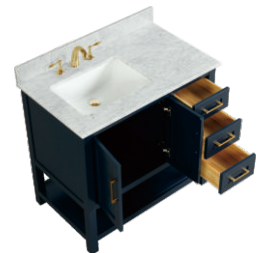

Available Finish:

- Dove White
- Aria Blue

Handles Included:

- Brushed Nickel
- Satin Brass

Description:

Two Doors One Drawer Soft Close
 Size : 30" W × 22" D × 34 1/4" H

Vanity Top Included:

Italian Carrara Marble Top with Rectangular Sink