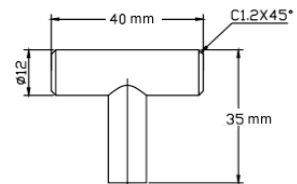

Size:

- 1 9/16"L × 1 3/8"H

RA-H1240MB

Features:

- Contemporary solid steel knob
- Matte black finish
- Screws included

Size:

- 1 9/16"L × 1 3/8"H

RA-H1438BN