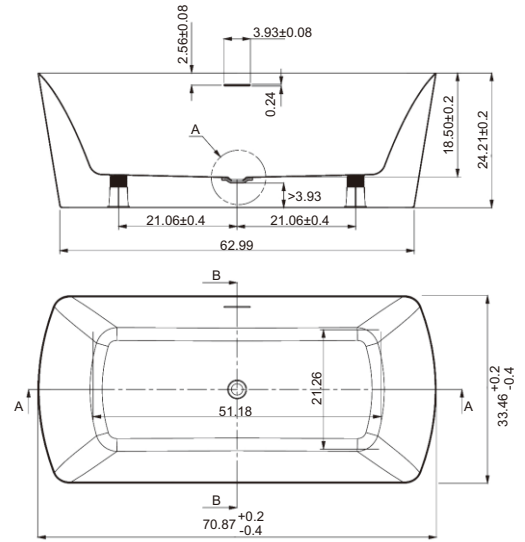

RA-ABCO71

Features:

- Freestanding Installation
- White gloss finish
- Central drain
- Acrylic Material
- Pop up drain not included
- Overflow

Size:

- 71" × 33.5" × 23"

Optional Pop Up Drains:

- RA-ABPOPCR Chrome
- RA-ABPOPNB Brushed Nickel
- RA-ABPOPGW Gloss White