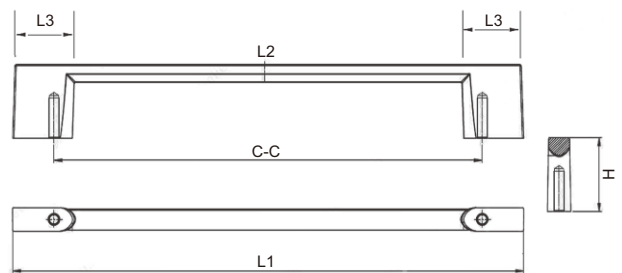

RA-H1165128MB

Features:

- Contemporary solid steel pull
- Matte Black Finish
- Screws included

Size:

- RA-H116532MB A. 2 1/4"L×1"H
- RA-H116596MB B. 4 1/2"L×1"H
- RA-H1165128MB C. 5 7/8"L×1"H
- RA-H1165160MB D. 7 1/2"L×1"H
- RA-H1165192MB E. 8 3/4"L×1"H

ITEMN□	C-C(mm)	L1(mm)	L2(mm)	L3(mm)	H(mm)
A	32	57	25.5	12.5	25.5
B	96	113.5	6.5	17	25.5
C	128	151.5	6.5	19	25.5
D	160	189	7	23.5	26
E	192	224	7.5	25.5	27