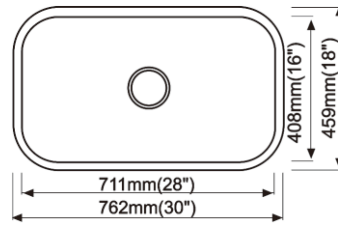

Dimension(inch):

31-1/2" × 20-1/2" × 9/7"

Material: SUS304

Finish: Brushed

RA-3018R25S

Features

- Drawn sink
- Undermount
- 304 Stainless steel
- Standard 3-1/2" drain opening
- Mounting clips and cutting template
- Undercoated and sound pads
- 18 gauge
- Satin finish

Optional Accessories:

- RA-RS2 Stainless steel strainer
- RA-RS1 Stainless steel strainer

Dimension(inch):

29-1/2" × 17-3/4" × 7-7/8"

Material: SUS304

Finish: Brushed

RA-3018S

Features: