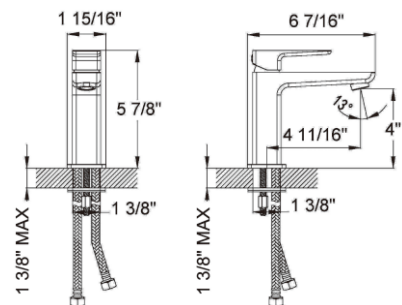

RA-FA165C

Features:

- Brass body
- Ceramic Cartridge
- Mounting parts included
- Installation hole 1-3/8"
- Water lines included
- Flow rate 1.5 GPM

Finish:

- RA-FA165C Chrome
- RA-FA165BN Brushed Nickel