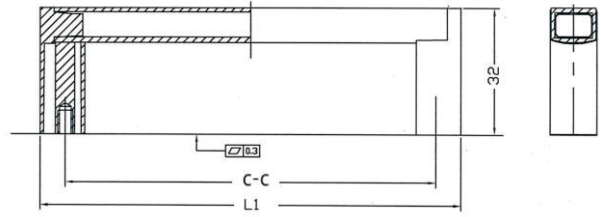

Cabinet Handles Series

RA-H20004128BNCP

Features:

- Contemporary metal pull
- Brush nickel & chrome finish
- Screws included

Size:

- RA-H2000496BNCP A. 4 3/8"L x 1 1/4"H
- RA-H20004128BNCP B. 5 5/8"L x 1 1/4"H
- RA-H20004192BNCP C. 8 1/8"L x 1 1/4"H
- RA-H20004224BNCP D. 9 3/8"L x 1 1/4"H

ITEMN□	C-C(mm)	L(mm)	H(mm)
A	96±0.5	109±0.8	32
B	128±0.5	141±0.8	
C	192±0.5	205±1.0	
D	224±0.5	237±1.0