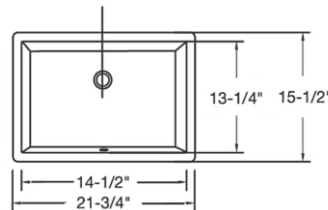

RA-VSSF22

Features:

- Ceramic square undermount sink
- White gloss finish
- With overflow hole
- Undermount installation

Optional Pop up drains:

- RA-POP1AC (Chrome)
- RA-POP2AC (Chrome)
- RA-POP1ABN (Brush nickel)
- RA-POP2ABN (Brush nickel)

Size:

- 21 3/4"L × 15 1/2"W × 6 3/4"H