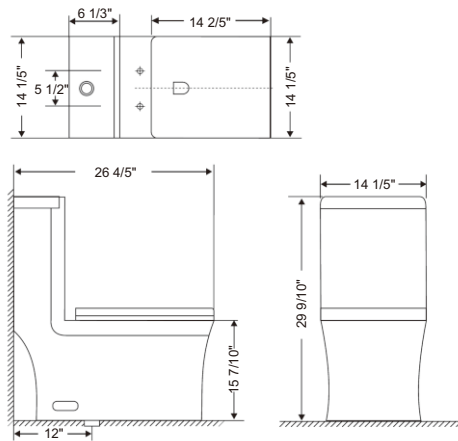

RA-T44021

Features:

- Chrome flush buttons
- One piece design
- Ceramic with white gloss finish
- Soft close toilet seat
- Floor mount
- Dual flush 0.8/1.6 GPF

Size:

- 29 9/10"H × 14 1/5"W × 26 4/5"D