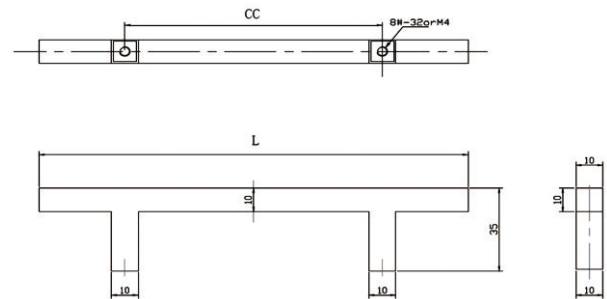

ITEMN□	C-C(mm)	L(mm)	H(mm)
A	128	137.8	34.9
B	160	169.8	
C	192	201	

RA-H22276160BG

Features:

- Contemporary solid pull
- Brushed Gold Finish
- Screws included

Size:

- RA-H22276128BG A. 5 3/8"L×1 3/8"H
- RA-H22276160BG B. 6 3/4"L×1 3/8"H
- RA-H22276192BG C. 7 9/10"L×1 3/8"H

ITEMN□	C-C(mm)	L(mm)	H(mm)
A	128	137.8	34.9
B	160	169.8	
C	192	201	

RA-H10128188BN

Features:

- Contemporary metal pull
- Stainless Steel square pull handle
- Brush nickel finish
- Screws included

Size:

- RA-H1050BN A. 2"L×1 3/8"H (Knob)
- RA-H1096156BN B. 6 1/7"L×1 3/8"H
- RA-H10128188BN C. 7 2/5"L×1 3/8"H
- RA-H10192252BN D. 9 7/8"L×1 3/8"H