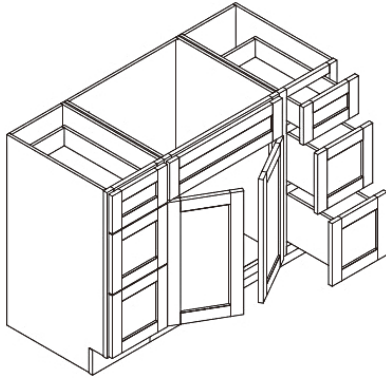

RTA Vanity Cabinets Series

FA4821

Features:

- Vanities sink base
- With 1 dummy drawer front, 6 drawers & 2 doors

Size:

- 48"W×34 1/2"H×21"D

Finish:

- DS-FA4821 (Dove White)
- SG-FA4821 (Sterling)