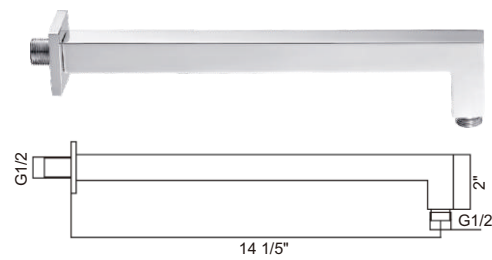

RA-SA803CR

Features:

- Brass body
- Wall mount shower arm

Size: Length 13"

Finish:

- RA-SA803CR (Chrome)

RA-SA815BN

Features: