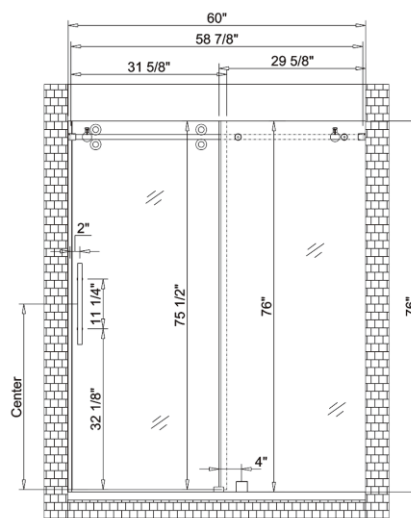

RA-SD6076RDMB4

Features:

- Frameless shower door
- Single sliding door
- Door configuration Reversible
- 3/8"(10mm) thick clear tempered glass
- Stainless steel support bar
- Adjustment $\pm 3/16$ " without cutting
- Width range with cutting 56-60"
- Stainless steel handle

Finish Options:

- RA-SD6076RDCR4 (Chrome)
- RA-SD6076RDBN4 (Brush nickel)
- RA-SD6076RDMB4 (Matte Black)

Sizes:

- 60"W x 76"H