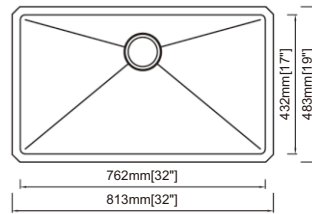

Optional Accessories:

- RA-GHD3018R10S Bottom grid
- RA-RS2 Stainless steel strainer
- RA-RS1 Stainless steel strainer

Dimension(inch):

30" × 18" × 10"

Material: SUS304

Finish: Brushed

RA-H3219R10S

Features