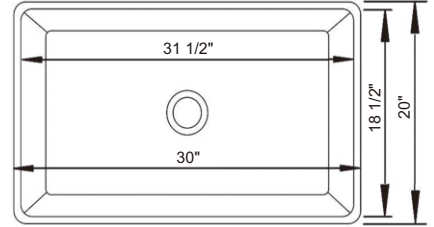

RA-SPF3020S

Features:

- Vitreous china porcelain
- Apron farmhouse kitchen style
- Rectangular single bowl
- Reversible installation with notched or grooved front
- Center drain hole

Accessories Included:

1. Wire sink grid (RA-PF305G)
   - Strainer (RA-RS1L)
2. **Size:** 30 1/8"W × 10"H × 20"D