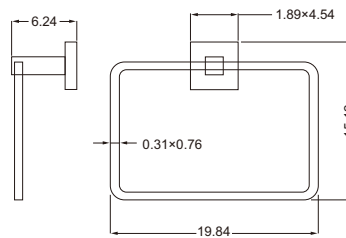

RA-A9327BN

Features:

- Towel ring
- Constructed from brass
- Concealed fastening
- Secure mounting assembly included

Finish:

- RA-A9327C (Chrome)
- RA-A9327BN (Brushed Nickel)