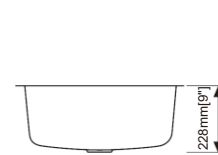

RA-2321

Features:

- Drawn sink
- Undermount
- 304 Stainless steel
- Standard 3-1/2" drain opening
- Undercoated and sound pads
- Mounting clips and cutting template

Optional Accessories:

- 18 gauge
- Satin finish
- RA-G2321 Bottom grid
- RA-RS2 Stainless steel strainer
- RA-RS1 Stainless steel strainer

Dimension(inch):

23-1/4" x 20-7/8" x 9"

Material: SUS304

Finish: Brushed