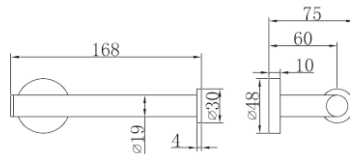

RA-A8503MB

Features:

- Toilet paper holder
- Constructed from brass
- Concealed fastening
- Secure mounting assembly included

Finish:

- RA-A8503BN (Brushed Nickel)
- RA-A8503C (Chrome)
- RA-A8503MB (Matte Black)