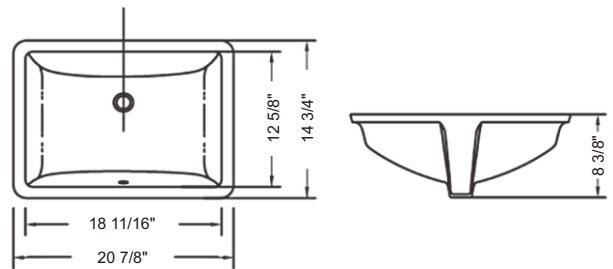

RA-VSS21B

Features:

- Ceramic square undermount sink
- Ivory gloss finish
- With overflow hole
- Undermount installation

Optional Pop up drains:

- RA-POP1AC (Chrome)
- RA-POP2AC (Chrome)
- RA-POP1ABN (Brush nickel)
- RA-POP2ABN (Brush nickel)

Size:

- 20 7/8"L x 14 3/4"W x 8 3/8"H