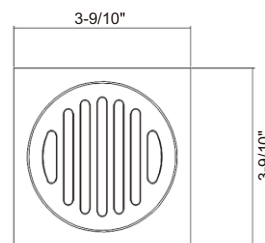

Sizes:

- 7 6/7"W×7 6/7"D×3 4/5"H

Finish:

- RA-SD107BN (Brushed nickel)
- RA-SD107CR (Chrome)

RA-SD1255CR

Features:

- Brass body construction
- With removable strainer cover

Sizes: