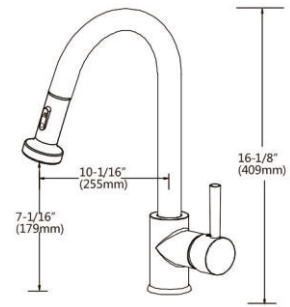

Features:

- Pull down shower head
- Brass body
- Ceramic Cartridge
- mounting parts included
- Installation hole 1-3/8"
- water lines included
- Flow rate 2.2 GPM

Finish:

- Brushed nickel

RA-FA979BN

Features:

- Pull down shower head
- Brass body
- Ceramic Cartridge
- mounting parts included
- Installation hole 1-3/8"
- water lines included
- Flow rate 2.2 GPM

Finish:

Brushed nickel

RA-6744BN

Features:

- Pull down shower head
- Brass body
- Ceramic Cartridge
- mounting parts included
- Installation hole 1-3/8"
- water lines included
- Flow rate 2.2 GPM

Finish:

Brushed nickel

RA-6755MB

Features:

- Pull down shower head
- Brass body
- Ceramic Cartridge
- mounting parts included
- Installation hole 1-3/8"
- water lines included
- Flow rate 2.2 GPM

Finish:

Matte Black

Kitchen Faucets Series

RA-6766BN

Features:

- Pull down shower head
- Brass body
- Ceramic Cartridge
- mounting parts included
- Installation hole 1-3/8"
- water lines included
- Flow rate 2.2 GPM

Finish:

Brushed nickel