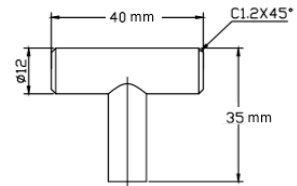

RA-H1240BN

Features:

- Contemporary solid steel pull
- Brush nickel finish
- Screws included