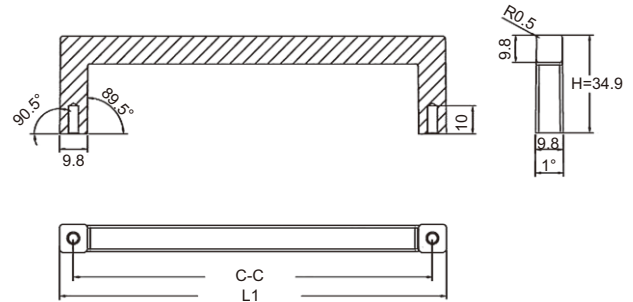

ITEMN□	C-C(mm)	L(mm)	H(mm)
A	128	137.8	34.9
B	160	169.8	
C	192	201	

RA-H22276160BG

Features:

- Contemporary solid pull
- Brushed Gold Finish
- Screws included

Size:

- RA-H22276128BG A. 5 3/8"L×1 3/8"H
- RA-H22276160BG B. 6 3/4"L×1 3/8"H
- RA-H22276192BG C. 7 9/10"L×1 3/8"H