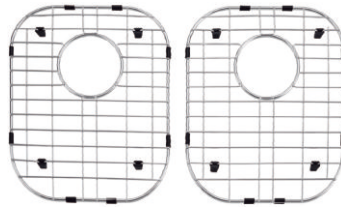

Kitchen Accessories Series

RA-G3221L

RA-G3219

RA-G2118

RA-G2321

RA-G2418

RA-G3018S

RA-GHD3018R10S

RA-GHD3219R10S

RA-GHD3219R10