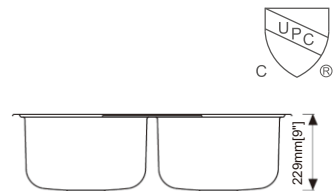

- RA-RS2 Stainless steel strainer
- RA-RS1 Stainless steel strainer

Dimension (inch):

18" x 15" x 7"

Material: SUS304

Finish: Brushed

RA-T3322

Features

- Drawn sink
- 304 Stainless steel
- Topmount
- Standard 3-1/2" drain opening
- Mounting clips and cutting template
- Undercoated and sound pads
- 20 gauge
- Satin finish