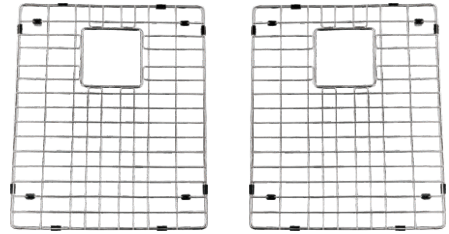

RA-GHDSO3219S

RA-GHDSQ3219