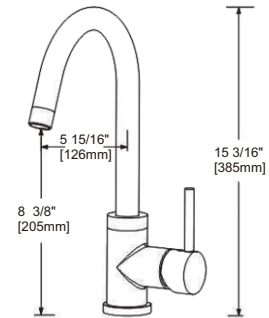

RA-6722BN

Features:

- Fixed shower head
- Brass body
- Ceramic Cartridge
- mounting parts included
- Installation hole 1-3/8"
- water lines included
- Flow rate 2.2 GPM

Finish:

- RA-6722CR Chrome
- RA-6722BN Brushed Nickel