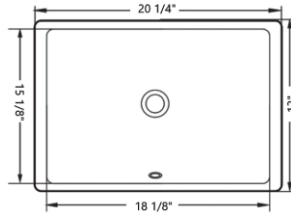

RA-VSSQ20

Features:

- Ceramic square undermount sink
- White gloss finish
- With overflow hole
- Undermount installation

Optional Pop up drains:

- RA-POP1AC (Chrome)
- RA-POP2AC (Chrome)
- RA-POP1ABN (Brush nickel)
- RA-POP2ABN (Brush nickel)

Size:

- 20 1/4"L × 13"W × 7 1/2"H