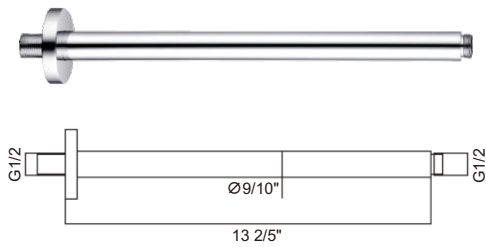

RA-SA802BN

Features:

- Brass body
- Ceiling mount shower arm

Size: Length 13 2/5"

Finish:

- RA-SA802BN (Brushed nickel)
- RA-SA802CR (Chrome)