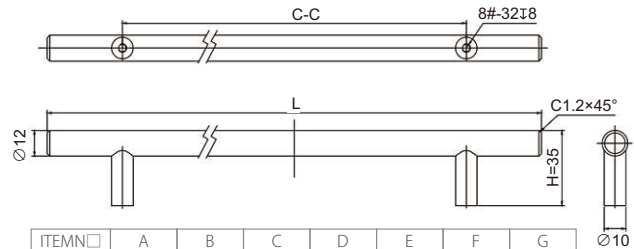

ITEMN□	A	B	C	D	E	F	G
C-C(mm)	96	108	128	160	192	298	333
L(mm)	176	188	208	240	272	378	413
H(mm)	35						

RA-H1296176MB

Features:

- Contemporary solid steel pull
- Matte black finish
- Screws included

Size:

- RA-H1296176MB A. 6 7/8"L × 1 3/8"H
- RA-H12108188MB B. 7 3/8"L × 1 3/8"H
- RA-H12128208MB C. 8 1/8"L × 1 3/8"H
- RA-H12160240MB D. 9 1/2"L × 1 3/8"H
- RA-H12192272MB E. 10 3/4"L × 1 3/8"H
- RA-H12298378MB F. 14 7/8"L × 1 3/8"H
- RA-H12333413MB G. 16 1/4"L × 1 3/8"H