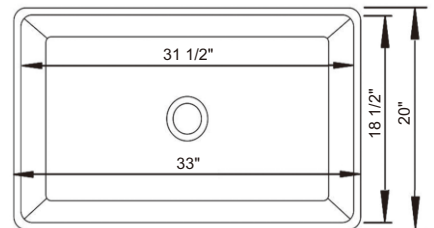

RA-SPF3320S

Features:

- Vitreous china porcelain
- Apron farmhouse kitchen style
- Rectangular single bowl
- Reversible installation with notched or grooved front
- Center drain hole

Accessories Included:

1. Wire sink grid (RA-PF335G)
   - Strainer (RA-RS1L)
2. **Size:** 33"W × 10"H × 20"D