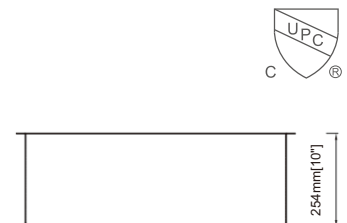

- RA-GH3018R10S Bottom grid × 1
- RA-RS2 Stainless steel strainer × 1

Dimension(inch):

30" × 18" × 10"

Material: SUS304

Finish: Brushed

RA-HD3018R10S

Features

- Handmade sink
- 10mm radius corner
- Undermount
- Mounting clips and cutting template
- 304 Stainless steel
- Undercoated and sound pads
- 16 gauge
- Satin finish
- Standard 3-1/2" drain opening