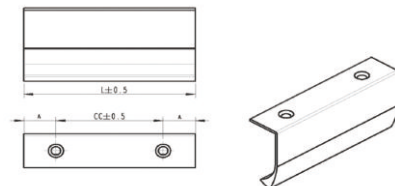

RA-H10335-5BN

Features:

- Aluminum Contemporary Pull Handle
- For European Style Cabinet
- Screws included

Size:

- RA-H10335-5BN 5" Brushed Nickel
- RA-H10335-5CP 5" Glossy Anodized
- RA-H10335-5AA 5" Aluminum Anodized
- RA-H10335-10BN 10" Brushed Nickel
- RA-H10335-10CP 10" Glossy Anodized
- RA-H10335-10AA 10" Aluminum Anodized

Length(mm)	Width(Inch)
5	1 1/2
10