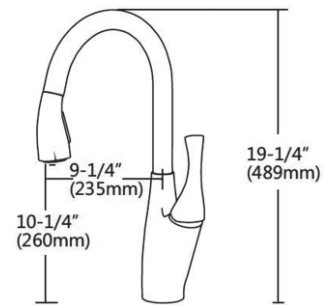

RA-6799BN

Features:

- Pull down shower head
- Brass body
- Ceramic Cartridge
- mounting parts included
- Installation hole 1-3/8"
- water lines included
- Flow rate 2.2 GPM

Finish:

- Brushed nickel

RA-FA956BN