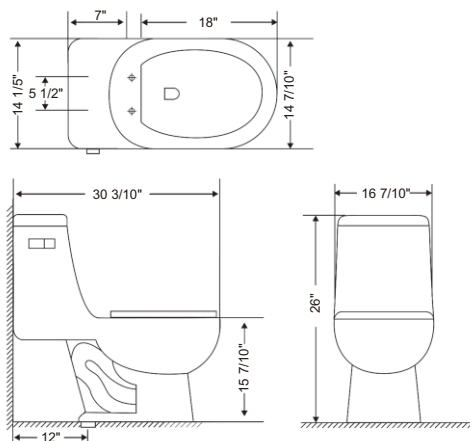

RA-T82221B

Features:

- Chrome flush buttons
- One piece design
- Ceramic with white gloss finish
- Soft close toilet seat
- Floor mount
- Dual flush 0.8/1.6 GPF

Size:

- 26"H×16 7/10"W×30 3/10"D