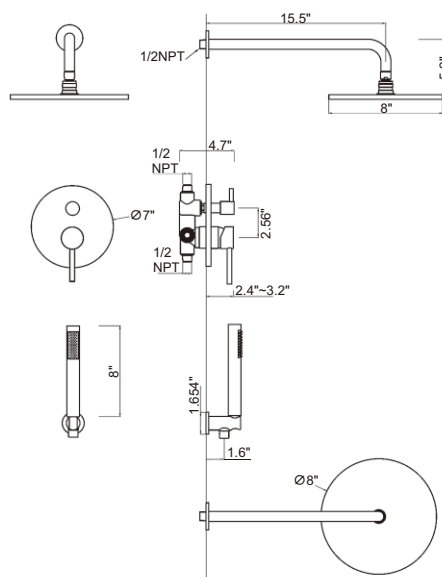

RA-9427BN

Features:

- Two function valve
- Wall mount shower head
- Round rainfall shower head
- Silicone water nozzles
- Brass hand shower head
- Shower head flow rate 2.5 GPM
- Hand shower head flow rate 2.5 GPM
- Pressure balance valve
- Brass body

Finish:

- RA-9427BN (Brush nickel)
- RA-9427CR (Chrome)
- RA-9427MB(Matte Black)