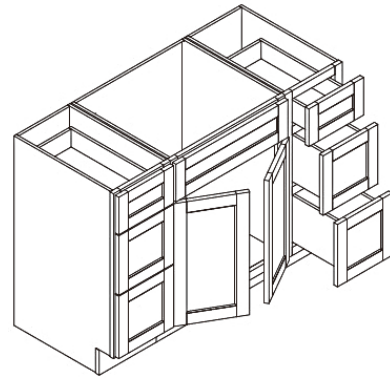

FA4821

Features:

- Vanities sink base
- With 1 dummy drawer front, 6 drawers & 2 doors

Size:

- 48"W×34 1/2"H×21"D

Finish:

- DS-FA4821 (Dove White)
- SG-FA4821 (Sterling)

FA6021