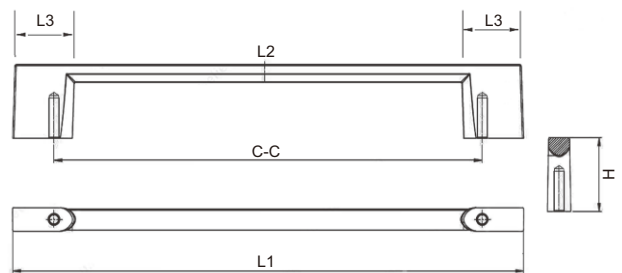

ITEMN□	C-C(mm)	L1(mm)	L2(mm)	L3(mm)	H(mm)
A	32	57	25.5	12.5	25.5
B	96	113.5	6.5	17	25.5
C	128	151.5	6.5	19	25.5
D	160	189	7	23.5	26
E	192	224	7.5	25.5	27

RA-H1165128BG

Features:

- Contemporary solid steel pull
- Brushed Gold Finish
- Screws included