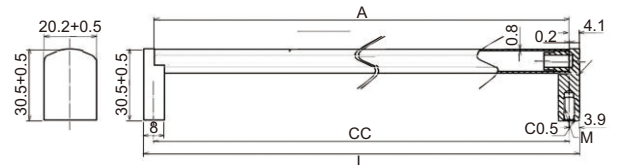

RA-H5101796BN

Features:

- Contemporary metal pull
- With rounded metal pull on two posts
- Brush nickel finish
- Screws included

Size:

- RA-H5101796BN A. 4 4/32"L x 1 1/4"H
- RA-H51017128BN B. 5 11/32"L x 1 1/4"H
- RA-H51017160BN C. 6 5/8"L x 1 1/4"H
- RA-H51017192BN D. 7 7/8"L x 1 1/4"H

ITEMN□	C-C(mm)	C-C(Inch)	L(mm)	H(mm)
A	96	3 25/32	104	31
B	128	5 1/32	136	
C	160	6 5/16	168	
D	192	7 3/32	200