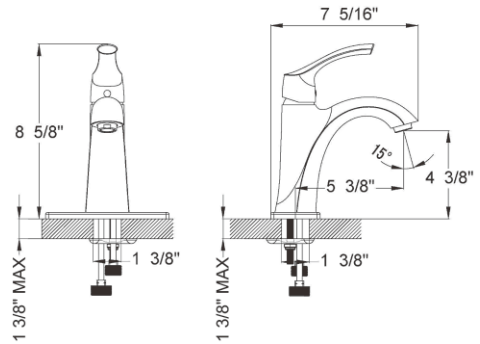

RA-FA464BN

Features:

- Brass body
- Ceramic Cartridge
- Mounting parts included
- Installation hole 1-3/8"
- Water lines included
- Flow rate 1.5 GPM

Finish:

- RA-FA464C Chrome
- RA-FA464BN Brushed Nickel