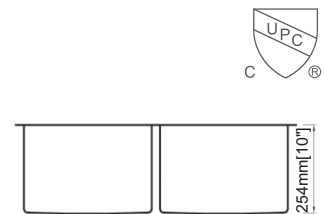

RA-HD3018R10

Features

- Handmade sink
- Undermount
- 304 Stainless steel
- 10mm radius corner
- Mounting clips and cutting template
- Undercoated and sound pads

- 16 gauge
- Satin finish
- Standard 3-1/2" drain opening

Optional Accessories:

- Bottom grid RA-GHD3018R10
- RA-RS2 Stainless steel strainer
- RA-RS1 Stainless steel strainer

Dimension(inch):

30" × 18" × 10"

Material: SUS304

Finish: Brushed