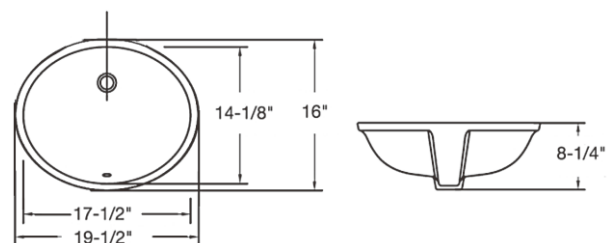

RA-VSO19

Features:

- Ceramic oval undermount sink
- White gloss finish
- With overflow hole
- Undermount installation

Optional Pop up drains:

- RA-POP1AC (Chrome)
- RA-POP2AC (Chrome)
- RA-POP1ABN (Brush nickel)
- RA-POP2ABN (Brush nickel)

Size:

- 19 1/2"L × 16"W × 8 1/4"H