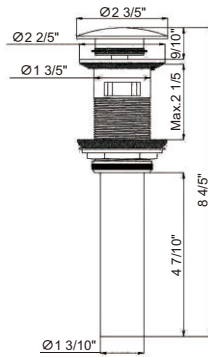

Bathroom Accessories Series

RA-POP1AC

Features:

- Pop up drains
- With overflow hole
- Constructed from brass
- Secure mounting assembly included

Finish:

- RA-POP1AC (Chrome)
- RA-POP1ABN (Brush nickel)
- RA-POP1AMB (Matte Black)
- RA-POP1AGMB (Gun Metal Black)