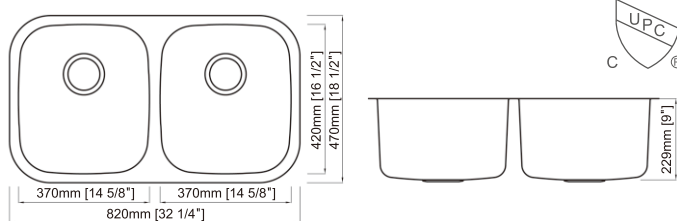

RA-3219

Features:

- Drawn sink
- Undermount
- 304 Stainless steel
- Standard 3-1/2" drain opening
- Undercoated and sound pads
- Mounting clips and cutting template

Optional Accessories:

- 18 gauge
- Satin finish
- RA-G3219 Bottom grid
- RA-RS2 Stainless steel strainer
- RA-RS1 Stainless steel strainer

Dimension(inch):

32-1/4" × 18-1/2" × 9"

Material: SUS304

Finish: Brushed