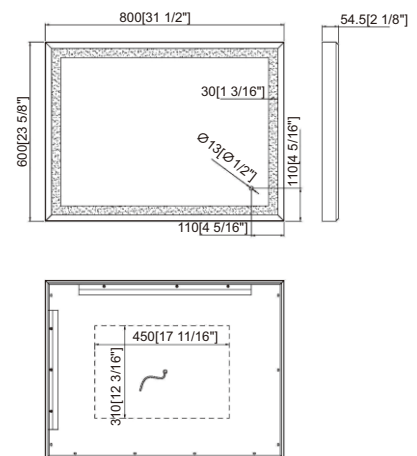

RA-LM2432C

Features:

- With acrylic around
- Single white colour 6000k
- Dimming can be adjusted
- Mirror surface IR sensor switch
- 5mm thickness mirror with back safety PVC film
- IP44 related"
- With defogger pad
- Installed horizontally or vertically

Size:

- W31 1/2"×H23 5/8"×D2 1/8"