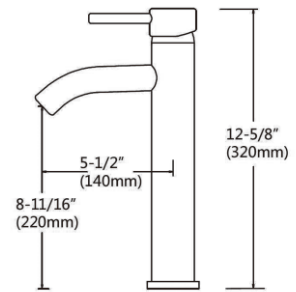

RA-1759BN

Features:

- Brass body
- Ceramic Cartridge
- Mounting parts included
- Installation hole 1-3/8"
- Water lines included
- Flow rate 1.5 GPM
- Vessel Installation

Finish:

- RA-1759CR Chrome
- RA-1759BN Brushed Nickel