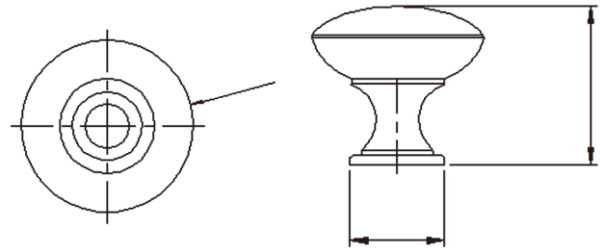

RA-H101BG

Features:

- Classic metal knob
- Brushed Gold Finish
- Screw included

Size:

- 1 1/4"L x 1 1/8"H