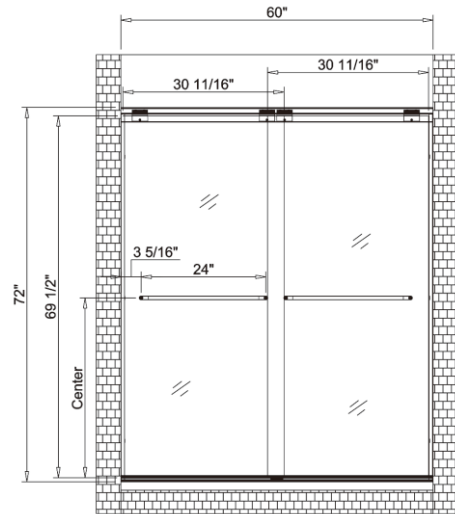

RA-SD6072CR

Features:

- Frameless shower door
- Bypass shower door opening
- 5/16" (8mm) thick clear tempered glass
- Anodised aluminum top & bottom rail
- Door configuration Reversible
- Adjustment $\pm 3/16$ " without cutting
- Width range with cutting 56-60"
- 24" Stainless steel towel bars

Finish Options:

- RA-SD6072CR (Chrome)
- RA-SD6072BN (Brush nickel)

Sizes:

- 60"W x 72"H