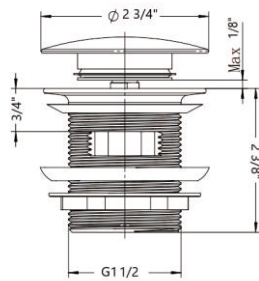

RA-ABPOPCR

Features:

- Constructed from brass
- With overflow hole
- Secure mounting assembly included
- Free standing bath tubs Pop up drains

Finish:

- RA-ABPOPCR (Chrome)
- RA-ABPOPBN (Brush nickel)