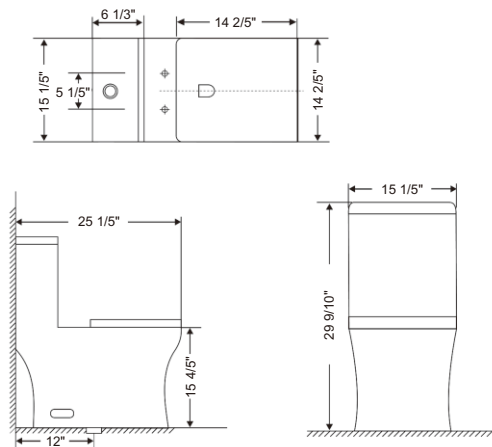

RA-T84221

Features:

- Chrome flush buttons
- One piece design
- Ceramic with white gloss finish
- Soft close toilet seat
- Floor mount
- Dual flush 0.8/1.6 GPF

Size:

- 29 9/10"H × 15 1/5"W × 25 1/5"D