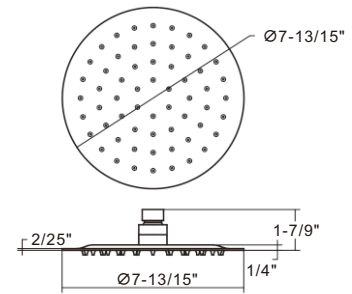

RA-SH601BN

Features:

- Round rain shower head
- Easy to clean silicone nozzles
- Ultra-thin durable rust resistant stainless steel construction

Finish:

- RA-SH601BN (Brushed nickel)
- RA-SH601CR (Chrome)

Size:

- 7 13/15" × 1 7/9"D