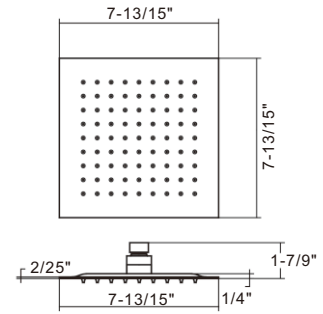

Shower Heads & Shower Accessories Series

RA-SH615BN

Features:

- Square rain shower head
- Easy to clean silicone nozzles
- Ultra-thin durable rust resistant stainless steel construction

Finish:

- RA-SH615BN (Brushed nickel)
- RA-SH615CR (Chrome)

Size:

- 7 13/15"W × 7 13/15"H × 1 7/9"D