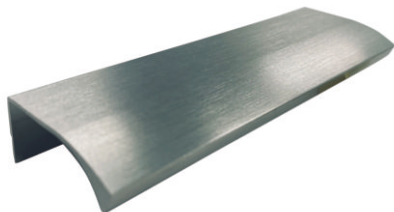

RA-H10335-5BN

Features:

- Aluminum Contemporary Pull Handle
- For European Style Cabinet
- Screws included

Size:

- RA-H10335-5BN 5" Brushed Nickel
- RA-H10335-5CP 5" Glossy Anodized
- RA-H10335-5AA 5" Aluminum Anodized
- RA-H10335-10BN 10" Brushed Nickel
- RA-H10335-10CP 10" Glossy Anodized
- RA-H10335-10AA 10" Aluminum Anodized

Length(mm)	Width(Inch)
5	1 1/2
10