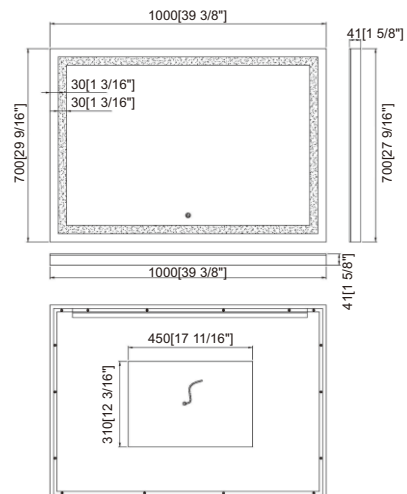

RA-LM3928A

Features:

- Single white colour 6000k
- Dimming can be adjusted
- Touch sensor switch
- 5mm thickness mirror with back safety PVC film
- IP44 related"
- With defogger pad

Size:

- W39 3/8"×H27 9/16"×D1 5/8"