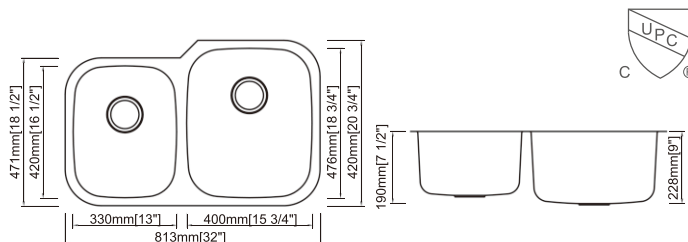

Undermount Sinks Series

RA-3221R

Features

- Drawn sink
- Undermount
- 304 Stainless steel
- Standard 3-1/2" drain opening
- Mounting clips and cutting template
- Undercoated and sound pads
- 18 gauge
- Satin finish

Optional Accessories:

- Bottom grid RA-G3221L
- RA-RS2 Stainless steel strainer
- RA-RS1 Stainless steel strainer

Dimension(inch):

32" × 20-3/4" × 9/7-1/2"

Material: SUS304

Finish: Brushed