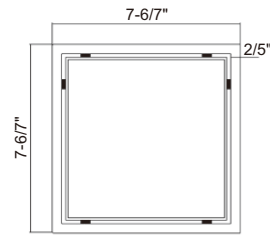

RA-SD107BN

Features:

- 304 grade Stainless steel body
- Tile-insert square shower drain
- Thicker protective layer
- Drain equipped with adjustable feet

Sizes:

- 7 6/7"W×7 6/7"D×3 4/5"H

Finish:

- RA-SD107BN (Brushed nickel)
- RA-SD107CR (Chrome)