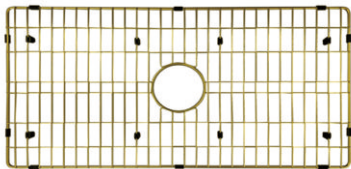

RA-SFC3018WS

Features:

- Made by Fireclay
- Slim edge
- White glossy
- Chrome Grid and Strainer Included
- Compatible with all Garbage Disposal

Additional Optional Accessories:

- RA-GFC3018BG (Brushed Gold Grid)
- RA-RS3LBG (Brushed Gold Strainer)
- RA-GFC3018GBK (Gun Metal Black Grid)
- RA-RS3LGBK (Gun Metal Black Strainer)