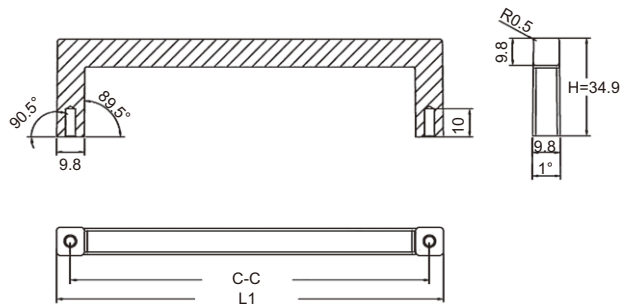

RA-H22276160MB

Features:

- Contemporary solid pull
- Matte Black Finish
- Screws included

Size:

- RA-H22276128MB A. 5 3/8"L × 1 3/8"H
- RA-H22276160MB B. 6 3/4"L × 1 3/8"H
- RA-H22276192MB C. 7 9/10"L × 1 3/8"H

ITEMN□	C-C(mm)	L(mm)	H(mm)
A	128	137.8	34.9
B	160	169.8	
C	192	201