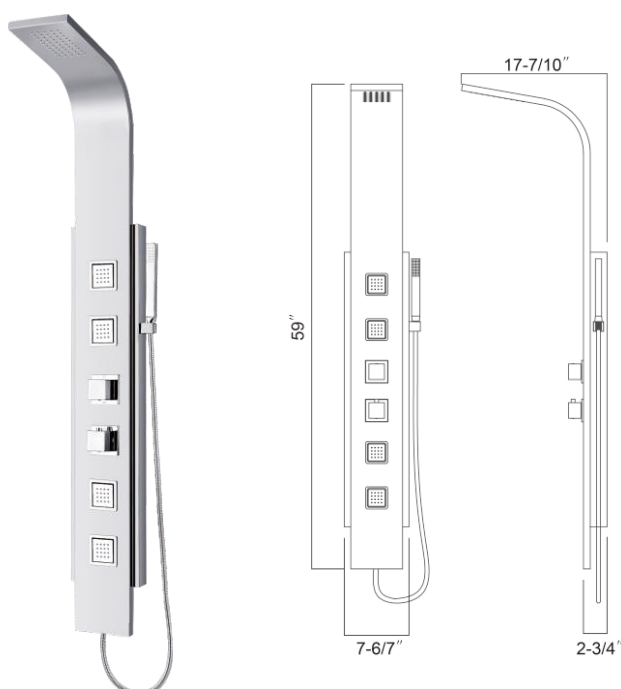

RA-SP897

Features:

- Mirror stainless steel body
- Inbuilt head shower with 5x10 rubber tips
- With 4pcs inbuilt movable brass massage jets
- Brass square hand shower in chrome
- Zinc knob and handle in chrome finish
- ABS hand shower holder
- 1.5 stainless steel double locked flexible hose
- Thermostat
- Stainless steel braided hose
- Pre-plumbed
- Wall mount

Size:

- 59"H×7 6/7"W×2 3/4"D