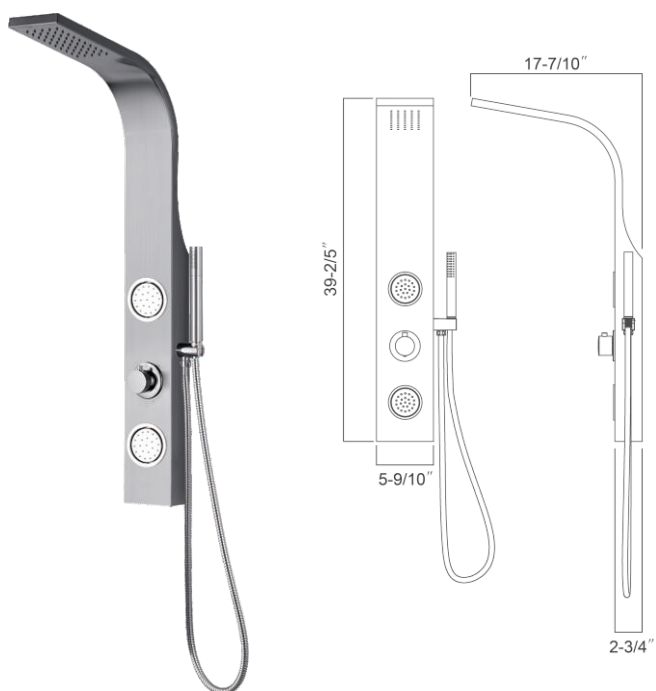

RA-SP8213

Features:

- 304 stainless steel body in brushed finish
- Inbuilt head shower
- Brass hand shower in brushed finish
- Zinc knob and handle in brushed finish
- ABS hand shower holder
- 1.5 flexible hose
- Water from upper inlet
- Pre-plumbed
- Wall mount

Size:

- 39 2/5"H×5 9/10"W×2 3/4"D