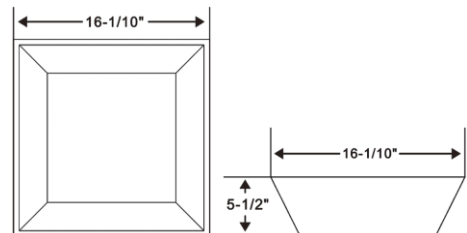

RA-AB1601

Features:

- Square vessel ceramic sink
- Above counter installation
- White gloss finish

Optional pop up drains without overflow:

- RA-POP1BC (Chrome)
- RA-POP1BBN (Brush nickel)
- RA-POP2BC (Chrome)
- RA-POP2BBN (Brush nickel)

Size:

- 16 1/10"W × 5 1/2"H × 16 1/10"D