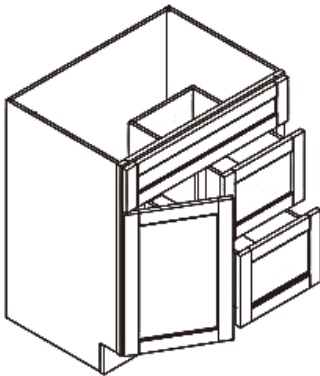

FA3021DL

Features:

- Vanities sink base
- With 1 dummy drawer front, 2 drawers & 1 door on the left

Size:

- 30"W × 34 1/2"H × 21"D

Finish:

- DS-FA3021DL (Dove White)
- ES-FA3021DL (Ebony Shaker)
- SG-FA3021DL (Sterling)
- SM-FA3021DL (Smoky Gray)
- SO-FA3021DL (Soda)
- AB-FA3021DL (Aria Blue)