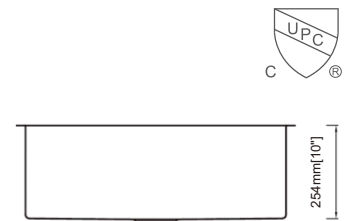

Accessories Included:

- RA-GH2318R10S Bottom grid × 1
- RA-RS2 Stainless steel strainer × 1

Dimension(inch):

23" × 18" × 10"

Material: SUS304

Finish: Brushed

RA-H3018R10S

Features