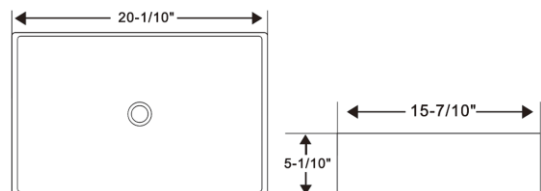

RA-AB5821

Features:

- Rectangular vessel ceramic sink
- Above counter installation
- White gloss finish

Optional pop up drains without overflow:

- RA-POP1BC (Chrome)
- RA-POP1BBN (Brush nickel)
- RA-POP2BC (Chrome)
- RA-POP2BBN (Brush nickel)

Size:

- 20 1/10"W × 5 1/10"H × 15 7/10"D