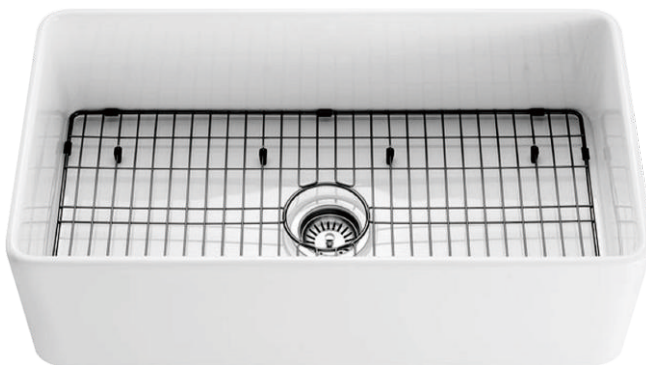

RA-SFC3618WS

Features:

- Made by Fireclay
- Slim edge
- White glossy
- Chrome Grid and Strainer Included
- Compatible with all Garbage Disposal