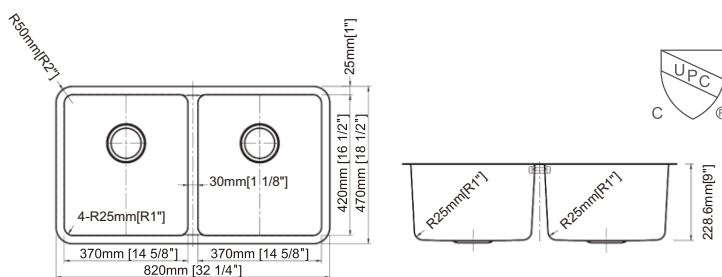

RA-3218R25

Features:

- Drawn sink
- Undermount
- 304 Stainless steel
- 25mm radius corner
- Undercoated and sound pads
- Mounting clips and cutting template

Optional Accessories :

- 18 gauge
- Satin finish
- Standard 3-1/2" drain opening
- RA-RS2 Stainless steel strainer
- RA-RS1 Stainless steel strainer

Dimension(inch):

32-1/4" × 18-1/2" × 9"

Material: SUS304

Finish: Brushed