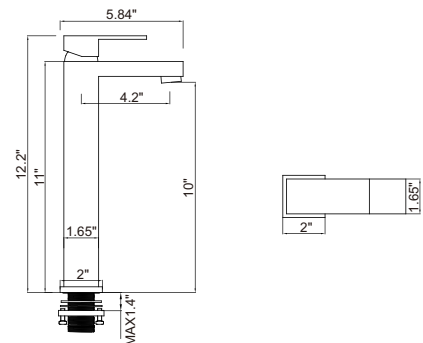

RA-4114BN

Features:

- Brass body
- Ceramic Cartridge
- Mounting parts included
- Installation hole 1-3/8"
- Water lines included
- Flow rate 1.5 GPM
- Vessel Installation

Finish:

- RA-4114CR Chrome
- RA-4114BN Brushed Nickel
- RA-4114MB Matte Black