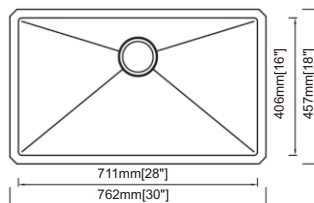

- RA-GH3018R10S Bottom grid × 1
- RA-RS2 Stainless steel strainer × 1

Dimension(inch):

30" × 18" × 10"

Material: SUS304

Finish: Brushed

RA-HD3018R10S

Features

- Handmade sink
- 10mm radius corner
- Undermount
- Mounting clips and cutting template
- 304 Stainless steel
- Undercoated and sound pads
- 16 gauge
- Satin finish
- Standard 3-1/2" drain opening