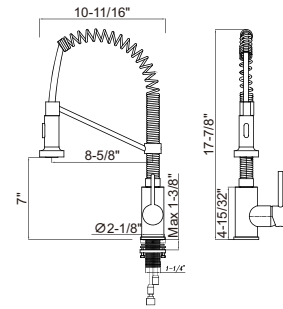

RA-8126BN

Features:

- Pull down shower head
- Brass body
- Ceramic Cartridge
- mounting parts included
- Installation hole 1-3/8"
- water lines included
- Flow rate 2.2 GPM

Finish:

Brushed nickel