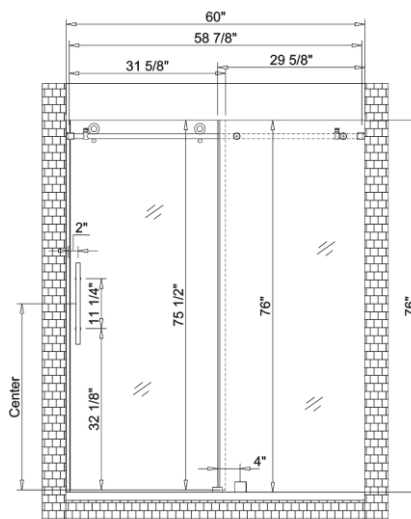

Shower Doors Series

RA-SD6076RDBN2

Features:

- Frameless shower door
- Stainless steel support bar
- Single sliding door
- Stainless steel handle
- Door configuration Reversible
- Adjustment $\pm 3/16$ " without cutting
- Width range with cutting 56-60"
- 3/8"(10mm) thick clear tempered glass

Finish Options:

- RA-SD6076RDCR2 (Chrome)
- RA-SD6076RDBN2 (Brush nickel)
- RA-SD6076RDMB2 (Matte Black)

Sizes:

- 60"W x 76"H