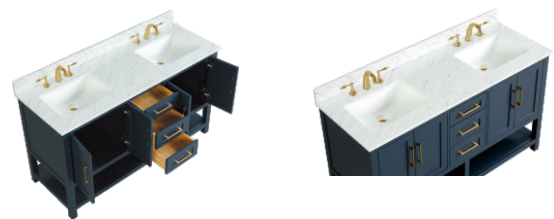

- Brushed Nickel
- Satin Brass

Description:

Two Doors Nine Drawers Soft Close
 Size : 60" W × 22" D × 34 1/4" H

Vanity Top Included:

Italian Carrara Marble Top with Rectangular Sink

Santorini Collection Series