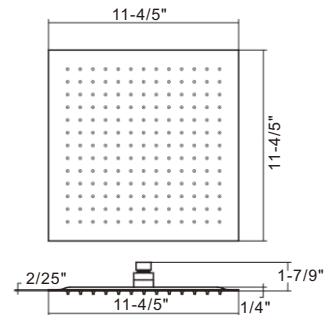

RA-SH611BN

Features:

- Square rain shower head
- Easy to clean silicone nozzles
- Ultra-thin durable rust resistant stainless steel construction

Finish:

- RA-SH611BN (Brushed nickel)
- RA-SH611CR (Chrome)

Size:

- 11 4/5"W × 11 4/5"H × 1 7/9"D