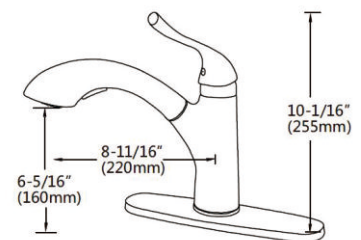

- Pull down shower head
- Brass body
- Ceramic Cartridge
- mounting parts included
- Installation hole 1-3/8"
- water lines included
- Flow rate 2.2 GPM

Finish:

Brushed nickel

RA-6744BN

Features:

- Pull down shower head
- Brass body
- Ceramic Cartridge
- mounting parts included
- Installation hole 1-3/8"
- water lines included
- Flow rate 2.2 GPM

Finish:

Brushed nickel

RA-6755MB

Features:

- Pull down shower head
- Brass body
- Ceramic Cartridge
- mounting parts included
- Installation hole 1-3/8"
- water lines included
- Flow rate 2.2 GPM

Finish:

Matte Black

Kitchen Faucets Series

RA-6766BN

Features:

- Pull down shower head
- Brass body
- Ceramic Cartridge
- mounting parts included
- Installation hole 1-3/8"
- water lines included
- Flow rate 2.2 GPM

Finish:

Brushed nickel

RA-6777BN

Features:

- Pull down shower head
- Brass body
- Ceramic Cartridge
- mounting parts included
- Installation hole 1-3/8"
- water lines included
- Flow rate 2.2 GPM

Finish:

Brushed nickel

RA-6788BN