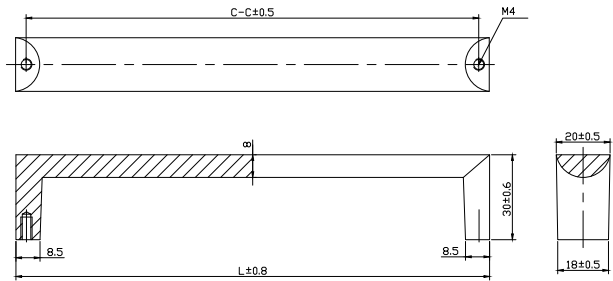

Cabinet Handles Series

RA-H894896BN

Features:

- Contemporary Pull Handle
- Brushed Nickel Finish
- Screws Included

Size:

- RA-H894896BN A. 4 1/32"L×1"H
- RA-H8948128BN B. 5 5/16"L×1"H
- RA-H8948160BN C. 6 1/2"L×1"H
- RA-H8948192BN D. 7 27/32"L×1"H

ITEMN□	C-C(mm)	L(mm)	H(mm)
A	96	102	26
B	128	135	
C	160	166	
D	192	198