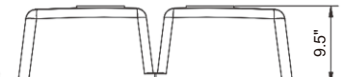

RA-G3219BK

Features:

- Undermount double basin sink with a 50/50 split
- Max density withstands high temperatures
- Resistant to scratches and stains
- Non-porous surface is impervious to bacteria
- Noise cessation
- Order Strainer(RA-RS1L)separately

Finish:

- RA-G3219BK (Black)
- RA-G3219DC (Mocha)
- RA-G3219LG (Concrete)

Size:

32"W×19"D×9.5"H