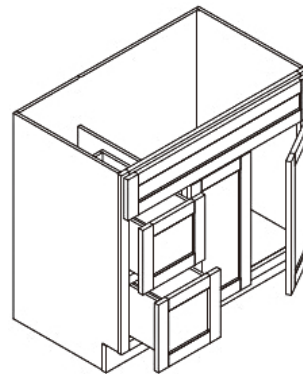

FA4221DR

Features:

- Vanities sink base
- With 1 dummy drawer front, 2 drawers & 2 doors on the right

Size:

- 42"W×34 1/2"H×21"D

Finish:

- DS-FA4221DR (Dove White)
- SG-FA4221DR (Sterling)