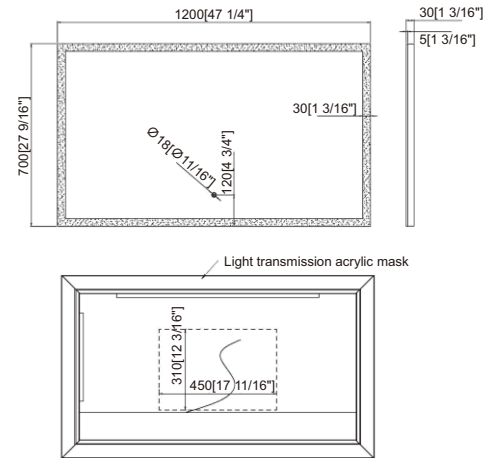

RA-LM4728B

Features:

- Single white colour 6000k
- Dimming can be adjusted
- Touch sensor switch
- With acrylic around
- 5mm thickness mirror with back safety PVC film
- IP44 related"
- With defogger pad

Size:

- W47 1/4"×H27 9/16"×D1 5/8"