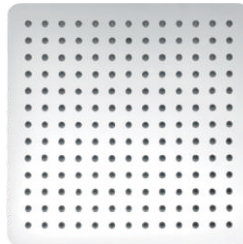

RA-SH611BN

Features:

- Square rain shower head
- Easy to clean silicone nozzles
- Ultra-thin durable rust resistant stainless steel construction

Finish:

- RA-SH611BN (Brushed nickel)
- RA-SH611CR (Chrome)

Size:

- 11 4/5"W × 11 4/5"H × 1 7/9"D