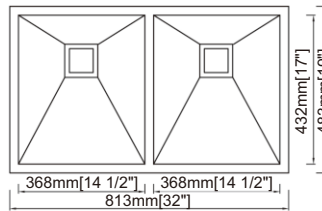

RA-HDSQ3219

Features

- Handmade sink
- 0mm radius corner
- Undermount
- Mounting clips and cutting template
- 304 Stainless steel
- Undercoated and sound pads
- 16 gauge
- Satin finish
- Standard 3-1/2" drain opening

Optional Accessories:

- RA-GHDSQ3219 Bottom grid
- RA-SS Stainless steel strainer
- RA-SSA Square waste disposal adapter

Dimension(inch):

32" × 19" × 10"

Material: SUS304

Finish: Brushed