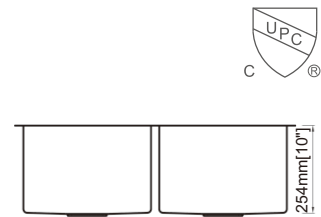

Accessories Included:

- RA-GH3219R10 Bottom grid × 2
- RA-RS2 Stainless steel strainer × 1

Dimension(inch):

32" × 19" × 10"

Material: SUS304

Finish: Brushed

RA-HD3219R10

Features