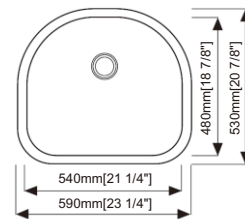

RA-2321

Features:

- Drawn sink
- Undermount
- 304 Stainless steel
- Standard 3-1/2" drain opening
- Undercoated and sound pads
- Mounting clips and cutting template

Optional Accessories:

- 18 gauge
- Satin finish
- RA-G2321 Bottom grid
- RA-RS2 Stainless steel strainer
- RA-RS1 Stainless steel strainer

Dimension(inch):

23-1/4" x 20-7/8" x 9"

Material: SUS304

Finish: Brushed