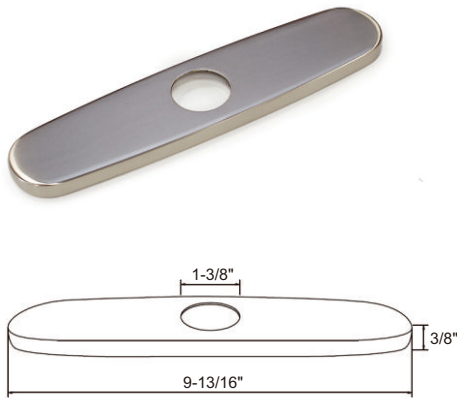

RA-PO1

Features:

- Deck plate for kitchen faucet
- Constructed of brass
- Intended for use with single hole mount kitchen faucets

Finish:

RA-PO1 (Brushed nickel)

RA-SDR

Features:

- Deck mounted soap dispenser
- Trim constructed of solid brass for reliability
- Push-Action pump mechanism is designed to withstand frequent use
- Secure mounting assembly included
- Soap reservoir refills from the top so no disassembly is required