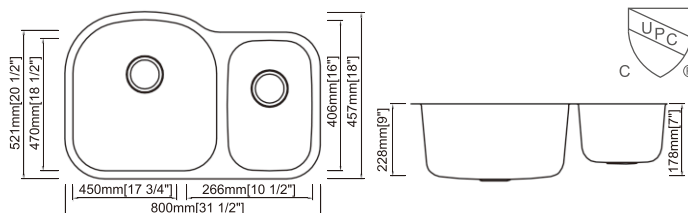

Optional Accessories:

- Bottom grid RA-G3221L
- RA-RS2 Stainless steel strainer
- RA-RS1 Stainless steel strainer

Dimension(inch):

32" × 20-3/4" × 9/7-1/2"

Material: SUS304

Finish: Brushed

RA-3221BL

Features: