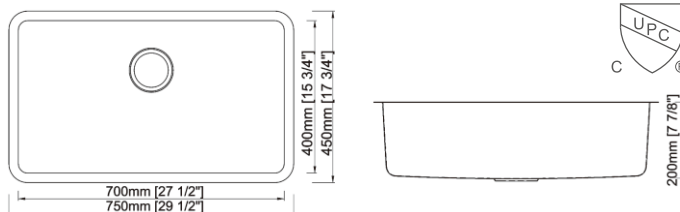

RA-3018R25S

Features

- Drawn sink
- Undermount
- 304 Stainless steel
- Standard 3-1/2" drain opening
- Mounting clips and cutting template
- Undercoated and sound pads
- 18 gauge
- Satin finish

Optional Accessories:

- RA-RS2 Stainless steel strainer
- RA-RS1 Stainless steel strainer

Dimension(inch):

29-1/2" × 17-3/4" × 7-7/8"

Material: SUS304

Finish: Brushed