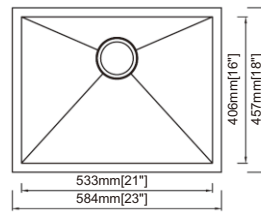

Dimension (inch):

25" × 22" × 8"

Material: SUS304

Finish: Brushed

Handmade Series

RA-H2318R10S

Features

- Handmade sink
- 10mm radius corner
- Undermount
- Mounting clips and cutting template
- 304 Stainless steel
- Undercoated and sound pads
- 16 gauge
- Satin finish
- Standard 3-1/2" drain opening