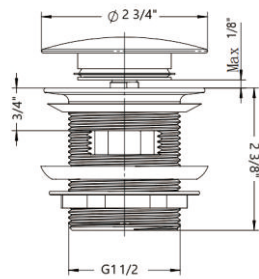

RA-ABPOPGW

Features:

- Free standing bath tubs Pop up drains
- Constructed from brass
- With overflow hole
- Secure mounting assembly included

Finish:

- RA-ABPOPGW (Gloss white)