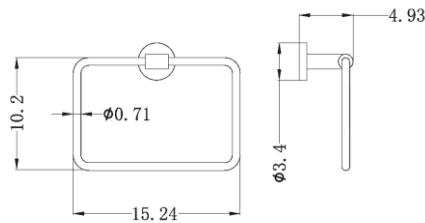

RA-A8502MB

Features:

- Towel ring
- Constructed from brass
- Concealed fastening
- Secure mounting assembly included

Finish:

- RA-A8502BN (Brushed Nickel)
- RA-A8502C (Chrome)
- RA-A8502MB (Matte Black)