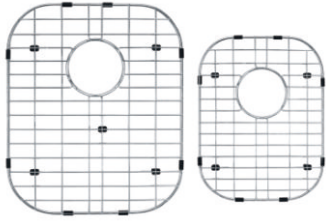

Kitchen Accessories Series

RA-G3221L