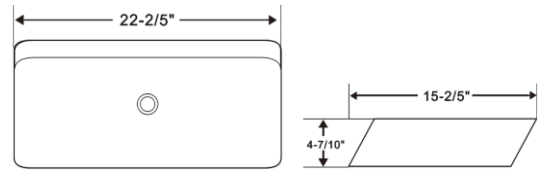

RA-AB8241

Features:

- Rectangular vessel ceramic sink
- Above counter installation
- White gloss finish

Optional pop up drains without overflow:

- RA-POP1BC (Chrome)
- RA-POP1BBN (Brush nickel)
- RA-POP2BC (Chrome)
- RA-POP2BBN (Brush nickel)

Size:

- 22 2/5"W × 4 7/10"H × 15 2/5"D