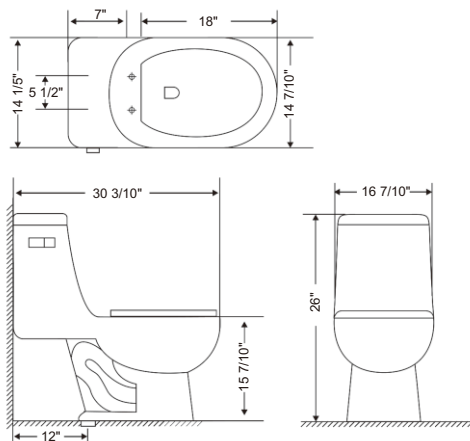

Size:

- 21 3/4"L × 15 1/2"W × 6 3/4"H

Toilets Series

The simple and stylish white lineup will make you have unexpected effects, and the entire bathroom will be more comfortable because of its existence.

Toilets Series