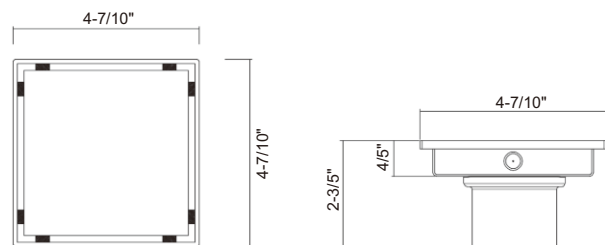

RA-SD108BN

Features:

- 304 grade Stainless steel body
- Square shower drain
- Thicker protective layer

Sizes:

- 4 7/10"W x 4 7/10"D x 2 3/5"H

Finish:

- RA-SD108BN (Brushed nickel)
- RA-SD108CR (Chrome)