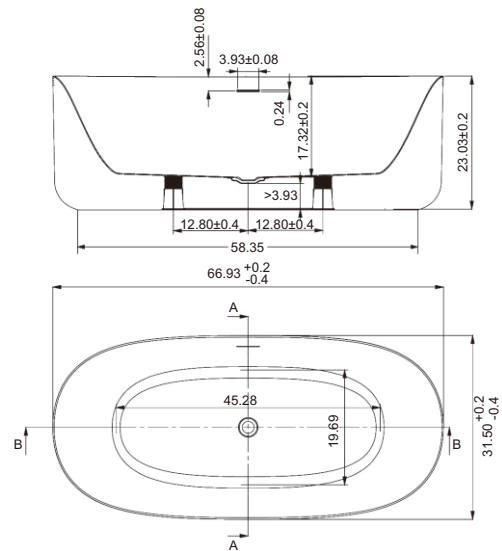

RA-ABMI67

Features:

- Freestanding Installation
- White gloss finish
- Central drain
- Acrylic Material
- Pop up drain not included
- Overflow

Size:

- 67" × 31.5" × 23"

Optional Pop Up Drains:

- RA-ABPOPCR Chrome
- RA-ABPOPNB Brushed Nickel
- RA-ABPOPGW Gloss White