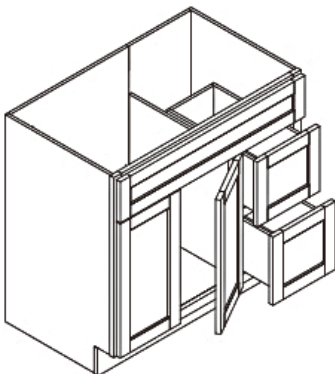

FA4221DL

Features:

- Vanities sink base
- With 1 dummy drawer front, 2 drawers & 2 doors on the left

Size:

- 42"W×34 1/2"H×21"D

Finish:

- DS-FA4221DL (Dove White)
- SG-FA4221DL (Sterling)