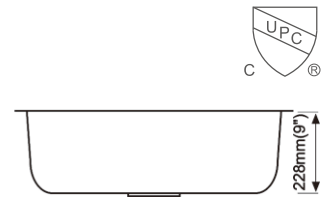

Optional Accessories:

- RA-RS2 Stainless steel strainer
- RA-RS1 Stainless steel strainer

Dimension(inch):

29-1/2" × 17-3/4" × 7-7/8"

Material: SUS304

Finish: Brushed

RA-3018S

Features: