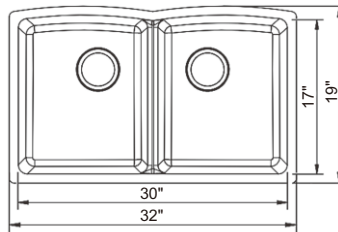

RA-G3219BK

Features:

- Undermount double basin sink with a 50/50 split
- Max density withstands high temperatures
- Resistant to scratches and stains
- Non-porous surface is impervious to bacteria
- Noise cessation
- Order Strainer(RA-RS1L)separately

Finish:

- RA-G3219BK (Black)
- RA-G3219DC (Mocha)
- RA-G3219LG (Concrete)

Size:

32"W×19"D×9.5"H