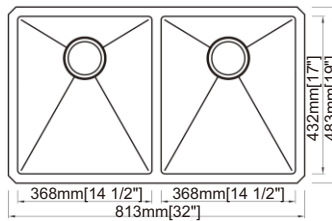

Accessories Included:

- RA-GH3219R10 Bottom grid × 2
- RA-RS2 Stainless steel strainer × 1

Dimension(inch):

32" × 19" × 10"

Material: SUS304

Finish: Brushed

RA-HD3219R10

Features