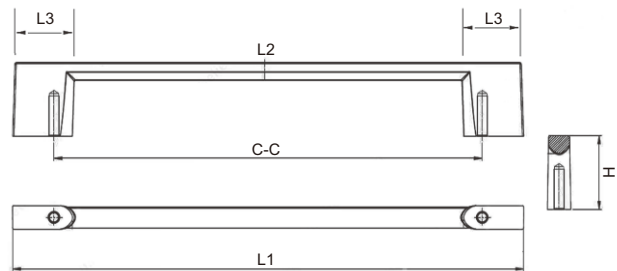

ITEMN□	C-C(mm)	L(mm)	H(mm)
A	76	133	25.5
B	96	156	27
C	128	197	31

RA-H143976BG

Features:

- Contemporary Pull Handle
- Brushed Gold Finish
- Screws Included

Size:

- RA-H143976BG A. 4"L×1"H
- RA-H143996BG B. 6 1/8"L×1 1/16"H
- RA-H1439128BG C. 7 3/4"L×1 1/4"H

ITEMN□	C-C(mm)	L(mm)	H(mm)
A	76	133	25.5
B	96	156	27
C	128	197	31

RA-H1165128BN

Features:

- Contemporary solid steel pull
- Brush nickel finish
- Screws included

Size:

- RA-H116532BN A. 2 1/4"L×1"H
- RA-H116596BN B. 4 1/2"L×1"H
- RA-H1165128BN C. 5 7/8"L×1"H
- RA-H1165160BN D. 7 1/2"L×1"H
- RA-H1165192BN E. 8 3/4"L×1"H