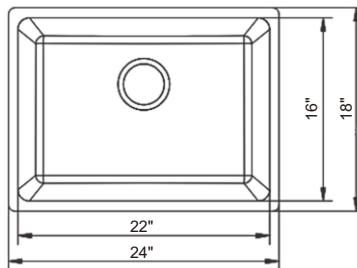

RA-G2418BK

Features:

- Undermount single basin sink
- Max density withstands high temperatures
- Resistant to scratches and stains
- Non-porous surface is impervious to bacteria
- Noise cessation
- Order Strainer(RA-RS1L)separately

Finish:

- RA-G2418BK (Black)
- RA-G2418DC (Mocha)
- RA-G2418LG (Concrete)

Size:

24"W×18"D×9.5"H