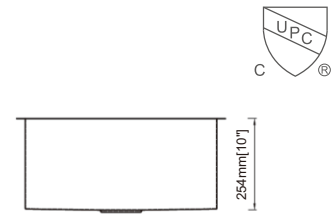

Handmade Series

RA-H2318R10S

Features

- Handmade sink
- 10mm radius corner
- Undermount
- Mounting clips and cutting template
- 304 Stainless steel
- Undercoated and sound pads
- 16 gauge
- Satin finish
- Standard 3-1/2" drain opening

Accessories Included:

- RA-GH2318R10S Bottom grid × 1
- RA-RS2 Stainless steel strainer × 1

Dimension(inch):

23" × 18" × 10"

Material: SUS304

Finish: Brushed