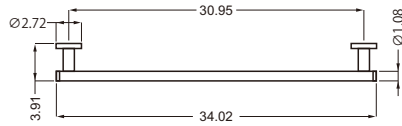

Bathroom Accessories Series

RA-A8501MB

Features:

- Towel bar
- Constructed from brass
- Concealed fastening
- Wall mount
- Secure mounting assembly included

Finish:

- RA-A8501BN (Brushed Nickel)
- RA-A8501C (Chrome)
- RA-A8501MB (Matte Black)