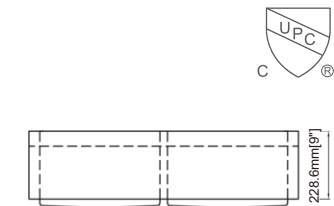

Accessories Included:

- RA-GF3320R10S Bottom grid × 1
- RA-RS2 Stainless steel strainer × 1

Dimension(inch):

33" × 20" × 10"

Material: SUS304

Finish: Brushed

RA-F3320R10

Features: