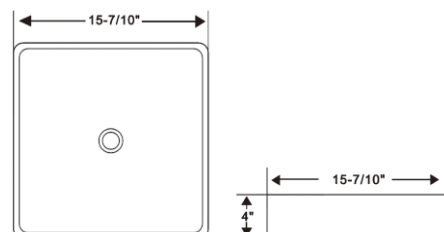

RA-AB6331

Features:

- Square vessel ceramic sink
- Above counter installation
- White gloss finish

Optional pop up drains without overflow:

- RA-POP1BC (Chrome)
- RA-POP1BBN (Brush nickel)
- RA-POP2BC (Chrome)
- RA-POP2BBN (Brush nickel)

Size:

- 15 7/10"W × 4"H × 15 7/10"D