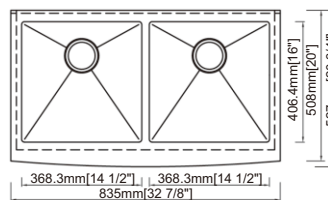

Accessories Included:

- RA-GF3320R10S Bottom grid × 1
- RA-RS2 Stainless steel strainer × 1

Dimension(inch):

33" × 20" × 10"

Material: SUS304

Finish: Brushed

RA-F3320R10

Features: