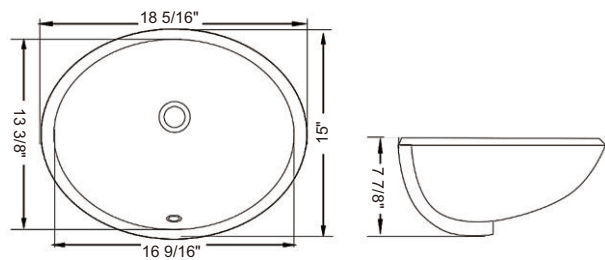

RA-VSOV18

Features:

- Ceramic oval undermount sink
- White gloss finish
- With overflow hole
- Undermount installation

Optional Pop up drains:

- RA-POP1AC (Chrome)
- RA-POP2AC (Chrome)
- RA-POP1ABN (Brush nickel)
- RA-POP2ABN (Brush nickel)

Size:

- 18 5/16"L × 15"W × 7 7/8"H