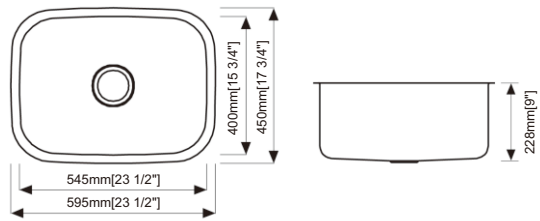

Undermount Sinks Series

RA-2418

Features:

- Drawn sink
- Undermount
- 304 Stainless steel
- Standard 3-1/2" drain opening
- Undercoated and sound pads
- Mounting clips and cutting template

- 18 gauge
- Satin finish

Optional Accessories:

- RA-G2418 Bottom grid
- RA-RS2 Stainless steel strainer
- RA-RS1 Stainless steel strainer

Dimension (inch):

23-1/2" x 17-3/4" x 9"

Material: SUS304

Finish: Brushed