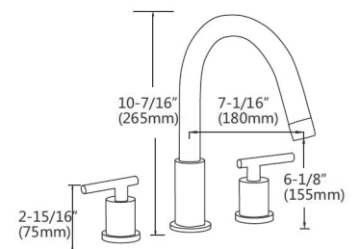

RA-1797MB

Features:

- Brass body
- Ceramic Cartridge
- Mounting parts included
- Installation hole 1-3/8"
- Water lines included
- Flow rate 1.5 GPM
- Two Handles

Finish:

- RA-1797CR Chrome
- RA-1797BN Brushed Nickel
- RA-1797MB Matte Black