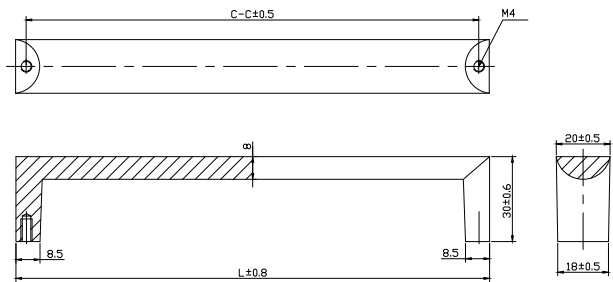

RA-H894896MB

Features:

- Contemporary Pull Handle
- Matte Black Finish
- Screws included

Size:

- RA-H894896MB A. 4 1/32"L×1"H
- RA-H8948128MB B. 5 5/16"L×1"H
- RA-H8948160MB C. 6 1/2"L×1"H
- RA-H8948192MB D. 7 27/32"L×1"H

ITEMN□	C-C(mm)	L(mm)	H(mm)
A	96	102	26
B	128	135	
C	160	166	
D	192	198