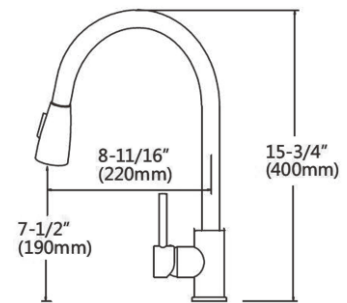

RA-6799BN

Features:

- Pull down shower head
- Brass body
- Ceramic Cartridge
- mounting parts included
- Installation hole 1-3/8"
- water lines included
- Flow rate 2.2 GPM

Finish:

- Brushed nickel

RA-FA956BN

Features:

- Pull down shower head
- Brass body
- Ceramic Cartridge
- mounting parts included
- Installation hole 1-3/8"
- water lines included
- Flow rate 2.2 GPM

Finish:

- Brushed nickel

RA-FA979BN

Features:

- Pull down shower head
- Brass body
- Ceramic Cartridge
- mounting parts included
- Installation hole 1-3/8"
- water lines included
- Flow rate 2.2 GPM

Finish:

Brushed nickel

RA-6744BN

Features:

- Pull down shower head
- Brass body
- Ceramic Cartridge
- mounting parts included
- Installation hole 1-3/8"
- water lines included
- Flow rate 2.2 GPM