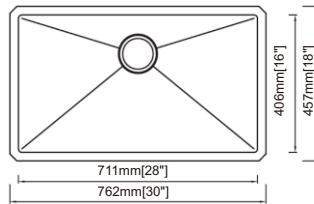

Accessories Included:

- RA-GH2318R10S Bottom grid × 1
- RA-RS2 Stainless steel strainer × 1

Dimension(inch):

23" × 18" × 10"

Material: SUS304

Finish: Brushed

RA-H3018R10S

Features