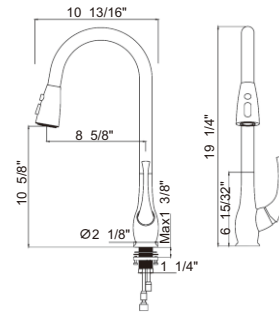

Kitchen Faucets Series

RA-8100BN

Features:

- Pull down shower head
- Brass body
- Ceramic Cartridge
- mounting parts included
- Installation hole 1-3/8"
- water lines included
- Flow rate 2.2 GPM

Finish:

- RA-8100BN Brushed Nickel
- RA-8100CR Chrome
- RA-8100MB Matte Black