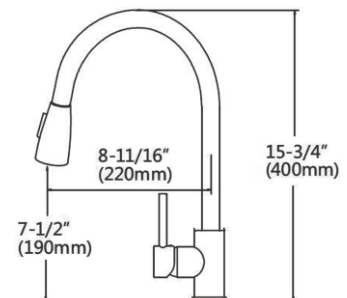

RA-6755MB

Features:

- Pull down shower head
- Brass body
- Ceramic Cartridge
- mounting parts included
- Installation hole 1-3/8"
- water lines included
- Flow rate 2.2 GPM

Finish:

Matte Black