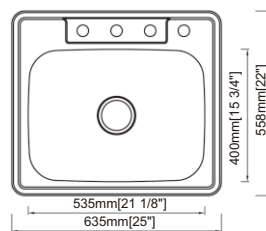

Optional Accessories:

- RA-RS2 Stainless steel strainer
- RA-RS1 Stainless steel strainer

Dimension (inch):

33" × 22" × 9"

Material: SUS304

Finish: Brushed

RA-T2522

Features