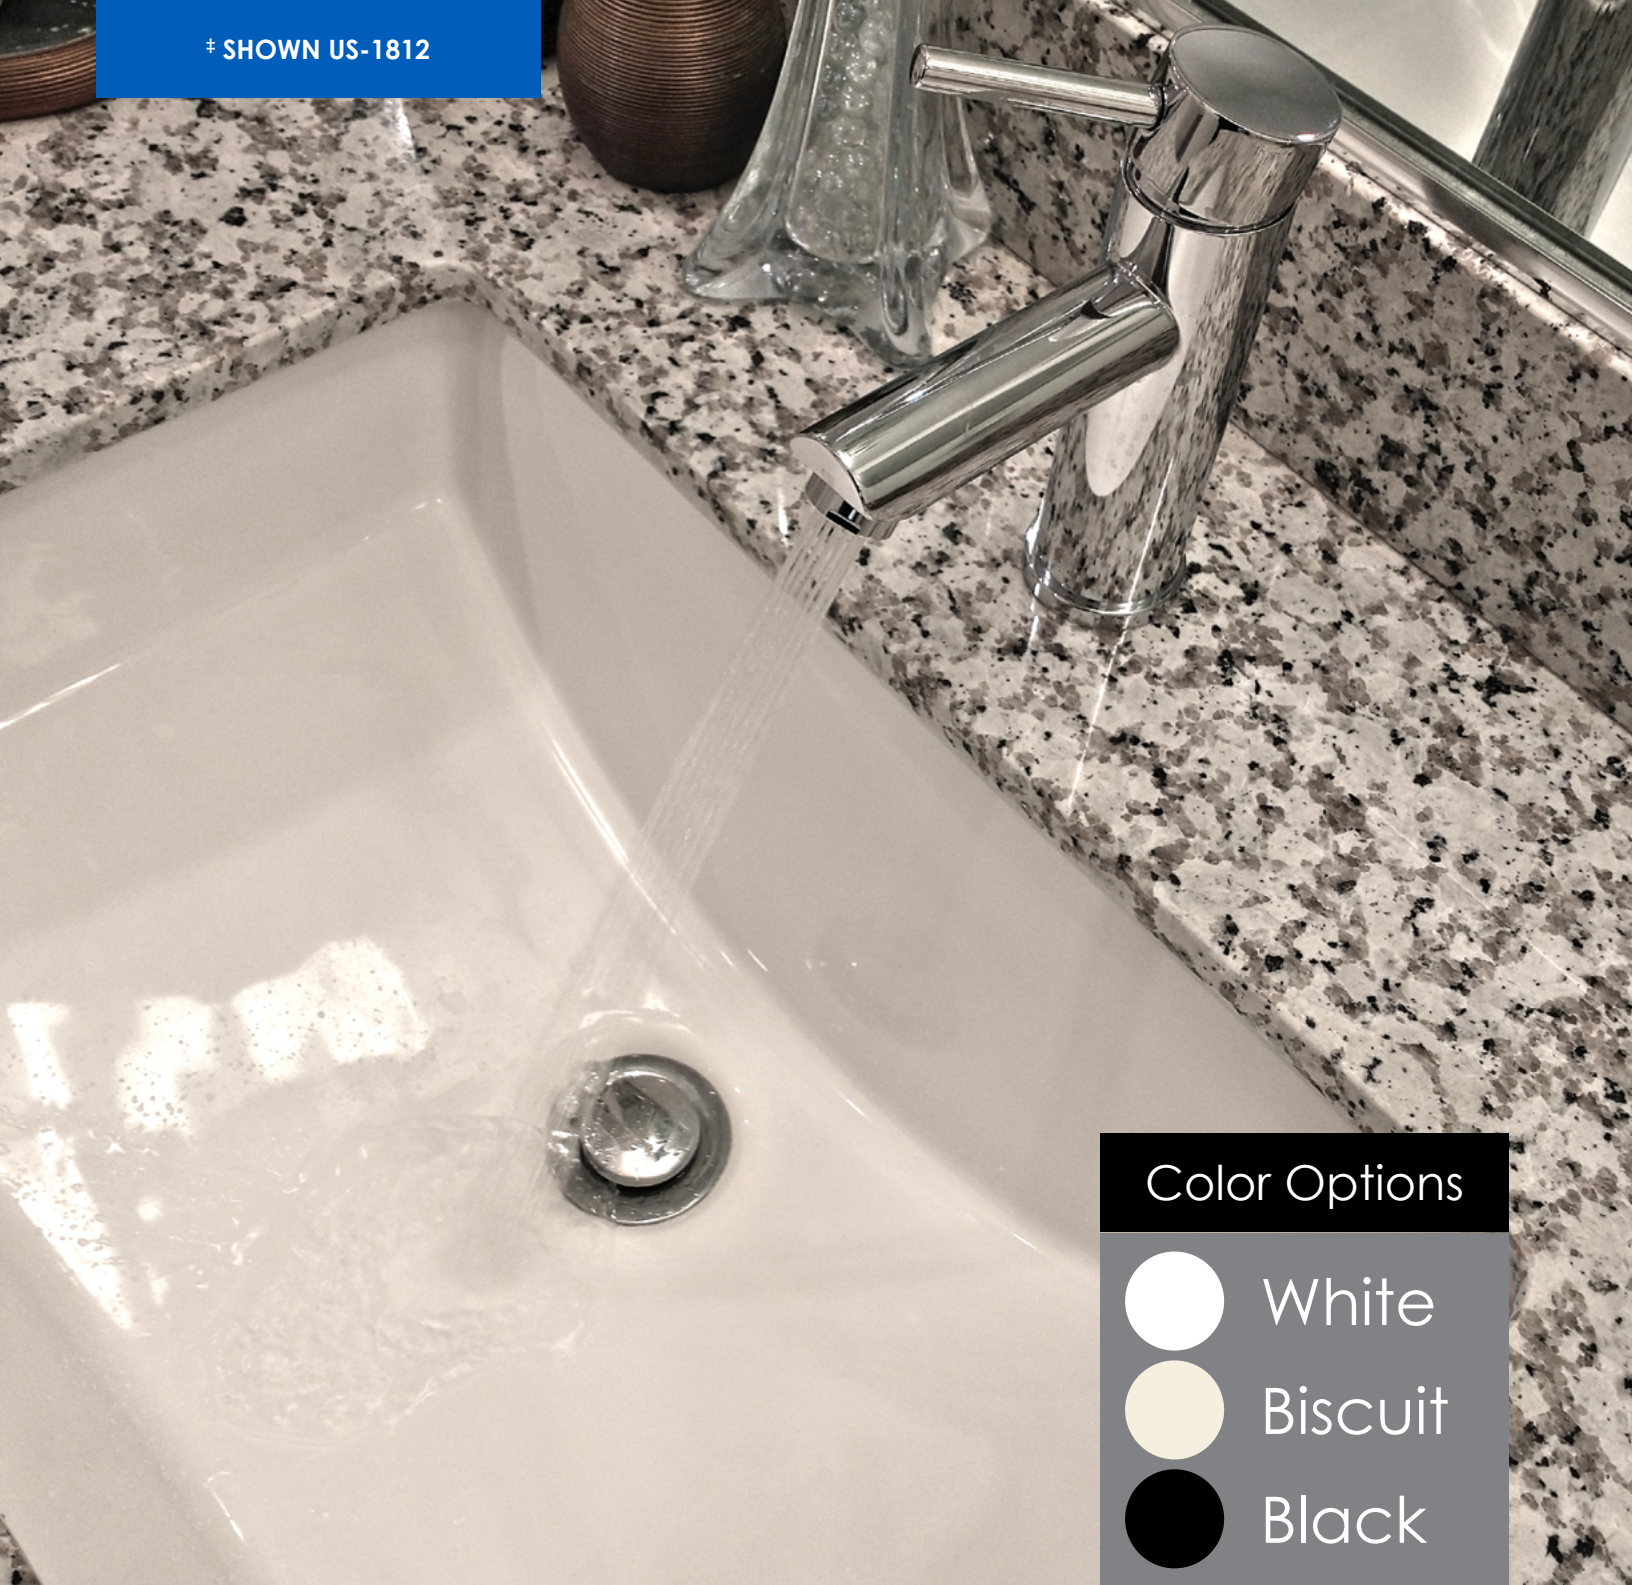

Builders Collection Universal Porcelain Sinks are available in your choice of three colors: White, Biscuit, and Black!

‡ SHOWN US-1812

Color Options

- White
- Biscuit
- Black