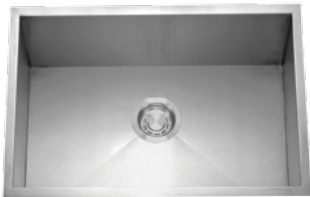

GSZ-2718
27" x 18" x 10"

18 gauge
Single Bowl
Undermount
Kitchen Sink

GSZ-BG2718

GSO-2718