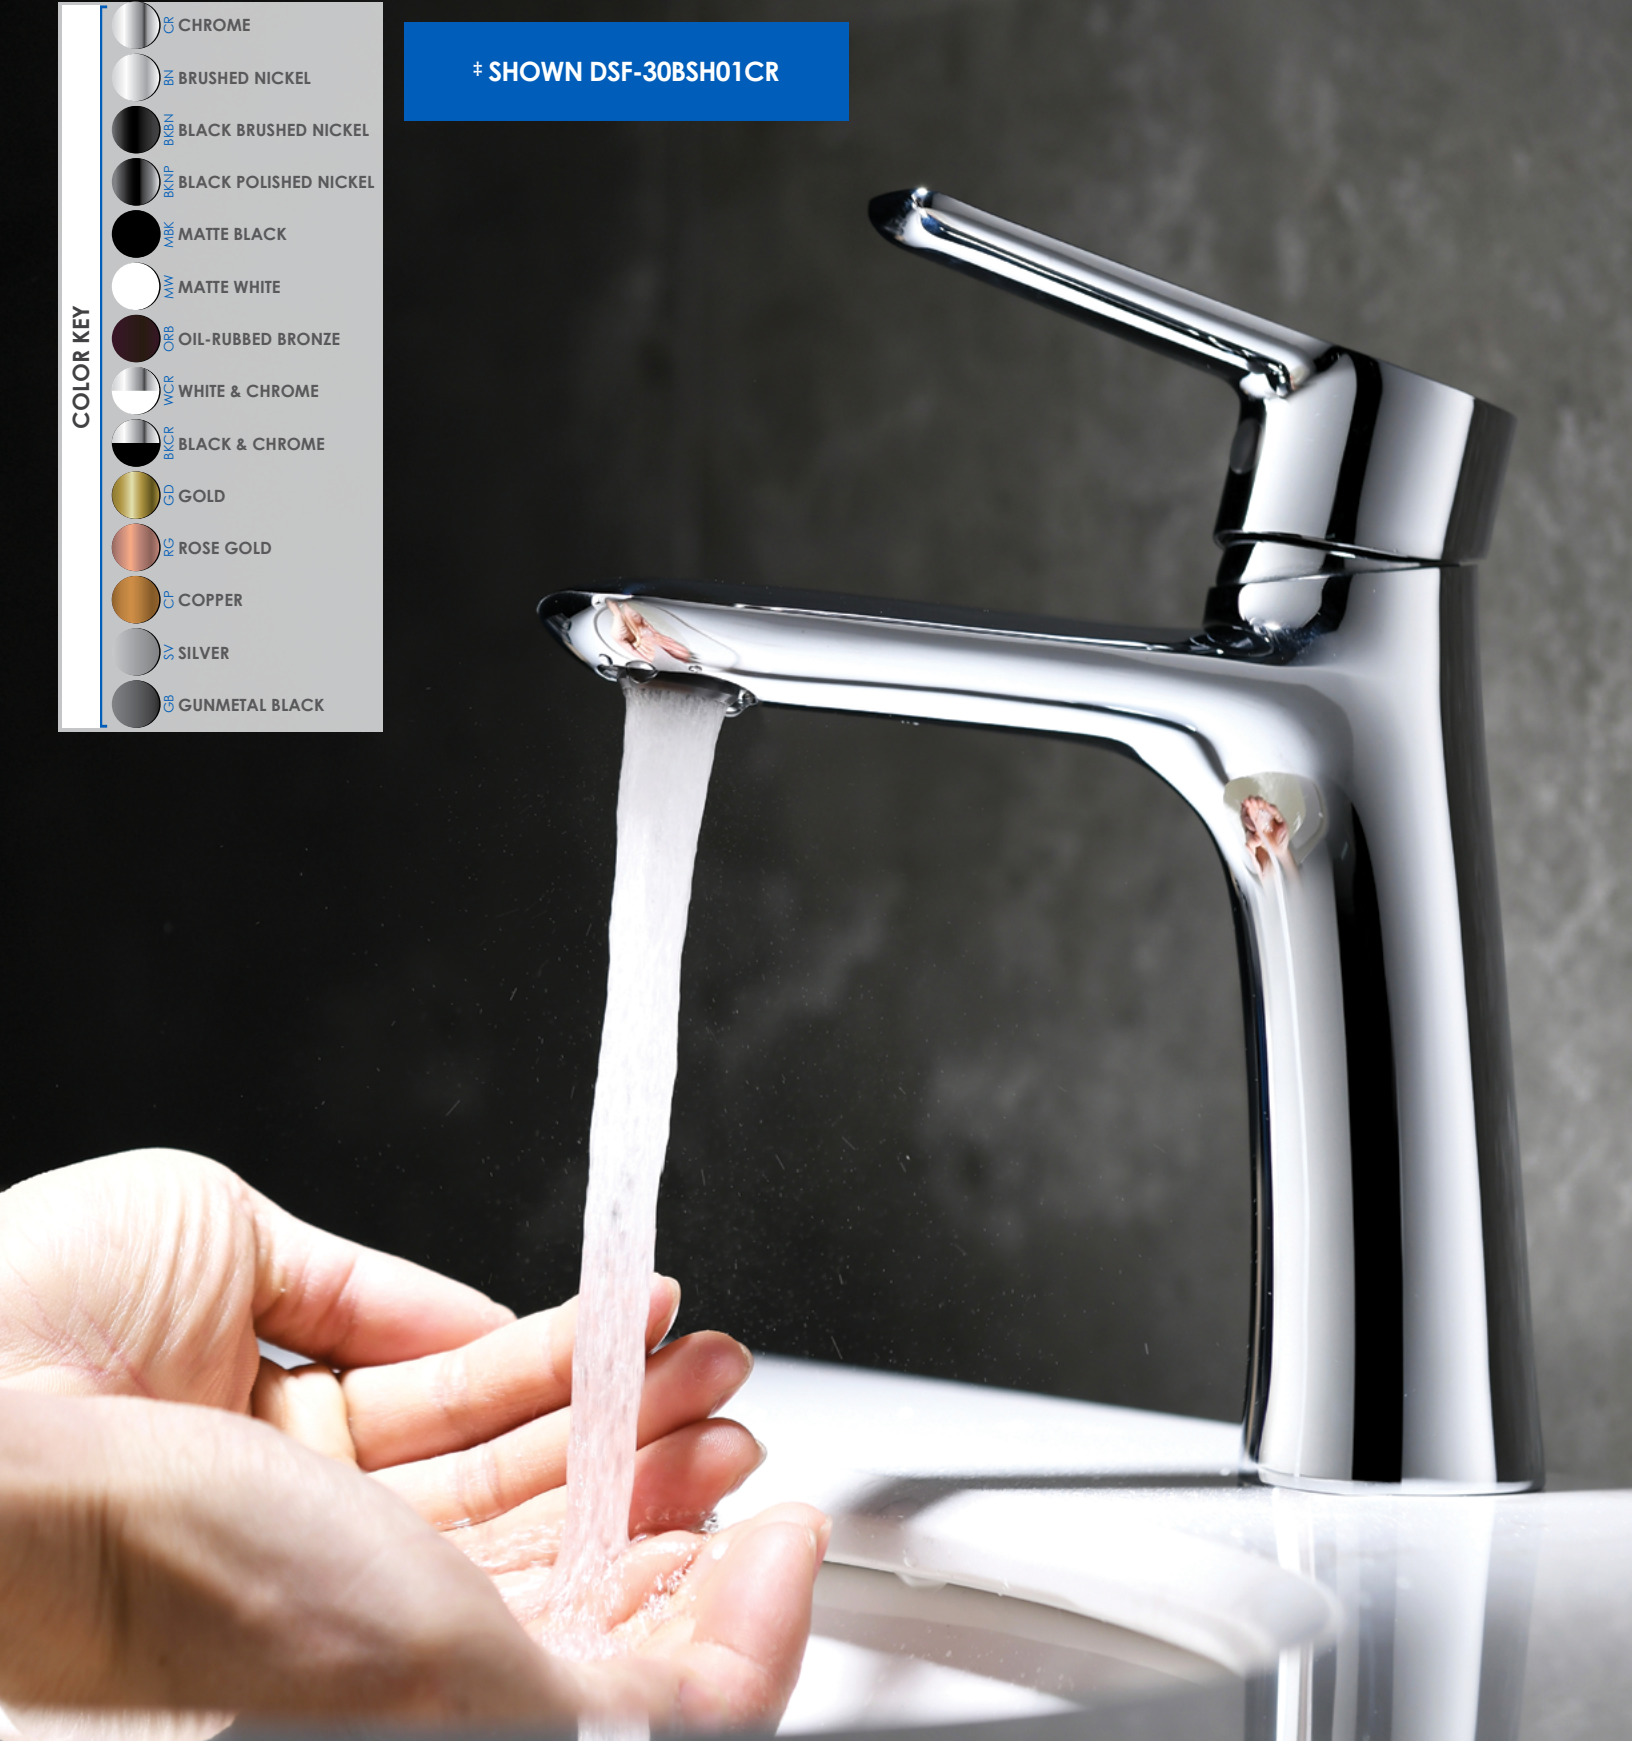

‡ SHOWN DSF-30BSH01CR

COLOR KEY

- CK CHROME
- BN BRUSHED NICKEL
- BKBN BLACK BRUSHED NICKEL
- BKNP BLACK POLISHED NICKEL
- MBK MATTE BLACK
- MW MATTE WHITE
- ORB OIL-RUBBED BRONZE
- WCR WHITE & CHROME
- BKCR BLACK & CHROME
- GD GOLD
- RG ROSE GOLD
- CP COPPER
- SV SILVER
- GB GUNMETAL BLACK