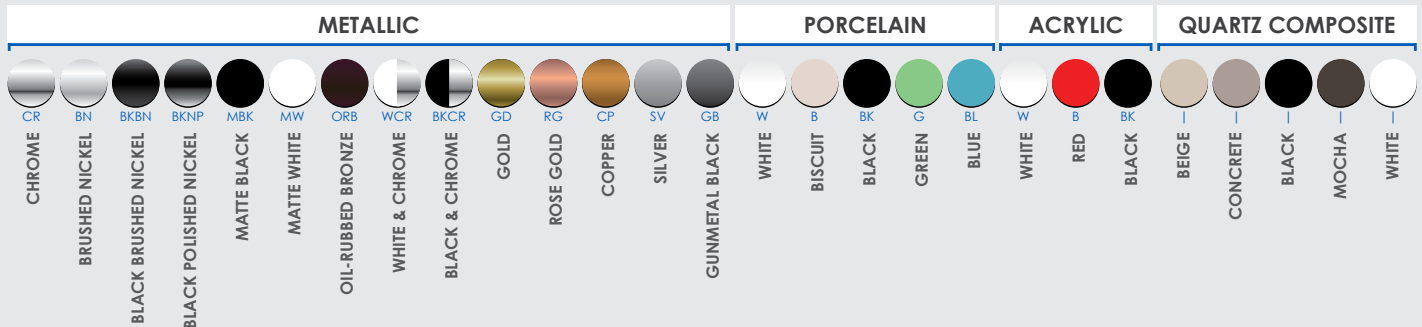

Dakota^{TM}

PLUMBING PRODUCTS

"Quality for Life"

Symbol Legend	
*	Kitchen Kit
**	Bar Kit
§	Copper Kit
†	Special Order
‡	Shown Cross Reference
∅	Diameter

Return Policy

- RGA form must be completed and emailed before returning any products. Any missing information/signatures will cause delays.
- No merchandise is to be returned without an RGA Form completed.
- Returns must be made within 60 days of purchase and will be subject to a 15% restocking charge.
- Customer is responsible for return shipping cost.
- A copy of the original invoice must accompany all returns.
- This company reserves the right to give partial or no credit if the returned items/units are mishandled or not in original packaging.
- All Items must inspected before a credit can be processed.
- A credit memo will be issued within (30) days after return has been received and inspected.
- Credit will be applied to the original invoice of purchase, if invoice is paid for, then credit will be issue on the account.

All images for illustrative purposes only.

COLOR KEY

TOLL FREE 877.692.2300

954.987.3430

954.987.3434

info@dakotasinks.com

Visit Us @ DakotaSinks.com