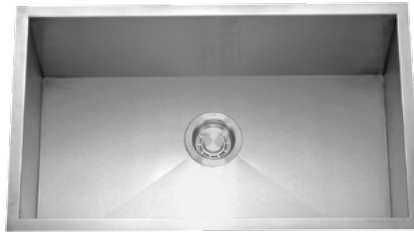

18 gauge
Single Bowl
Undermount
Kitchen Sink

GSZ-BG3218

GSO-3218