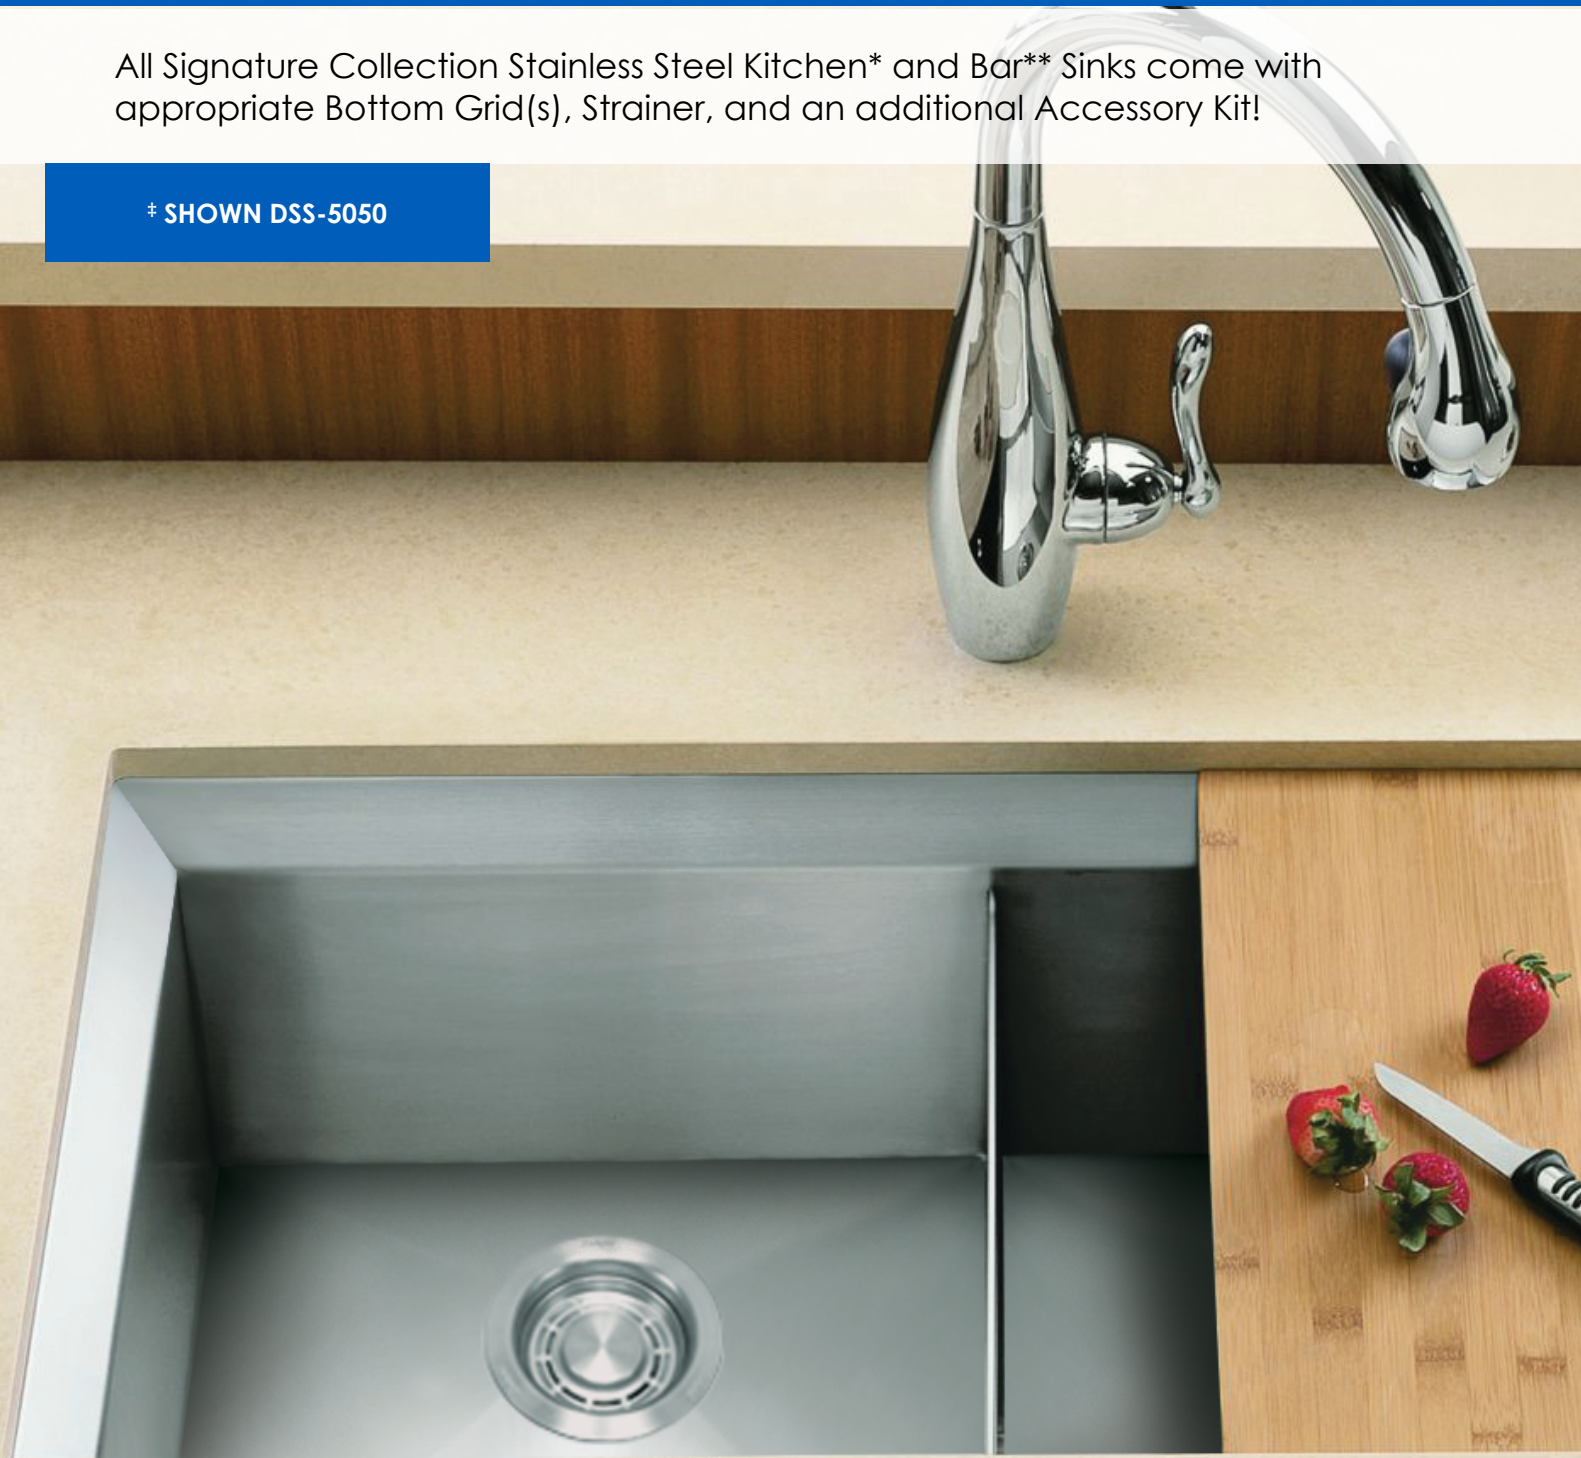

All Signature Collection Stainless Steel Kitchen* and Bar** Sinks come with appropriate Bottom Grid(s), Strainer, and an additional Accessory Kit!

‡ SHOWN DSS-5050

DSS-5050

33" x 20" x 10"
16 gauge
Slanted Ledge
50/50 Bowl
Undermount
Kitchen* Sink
‡As shown on page 4