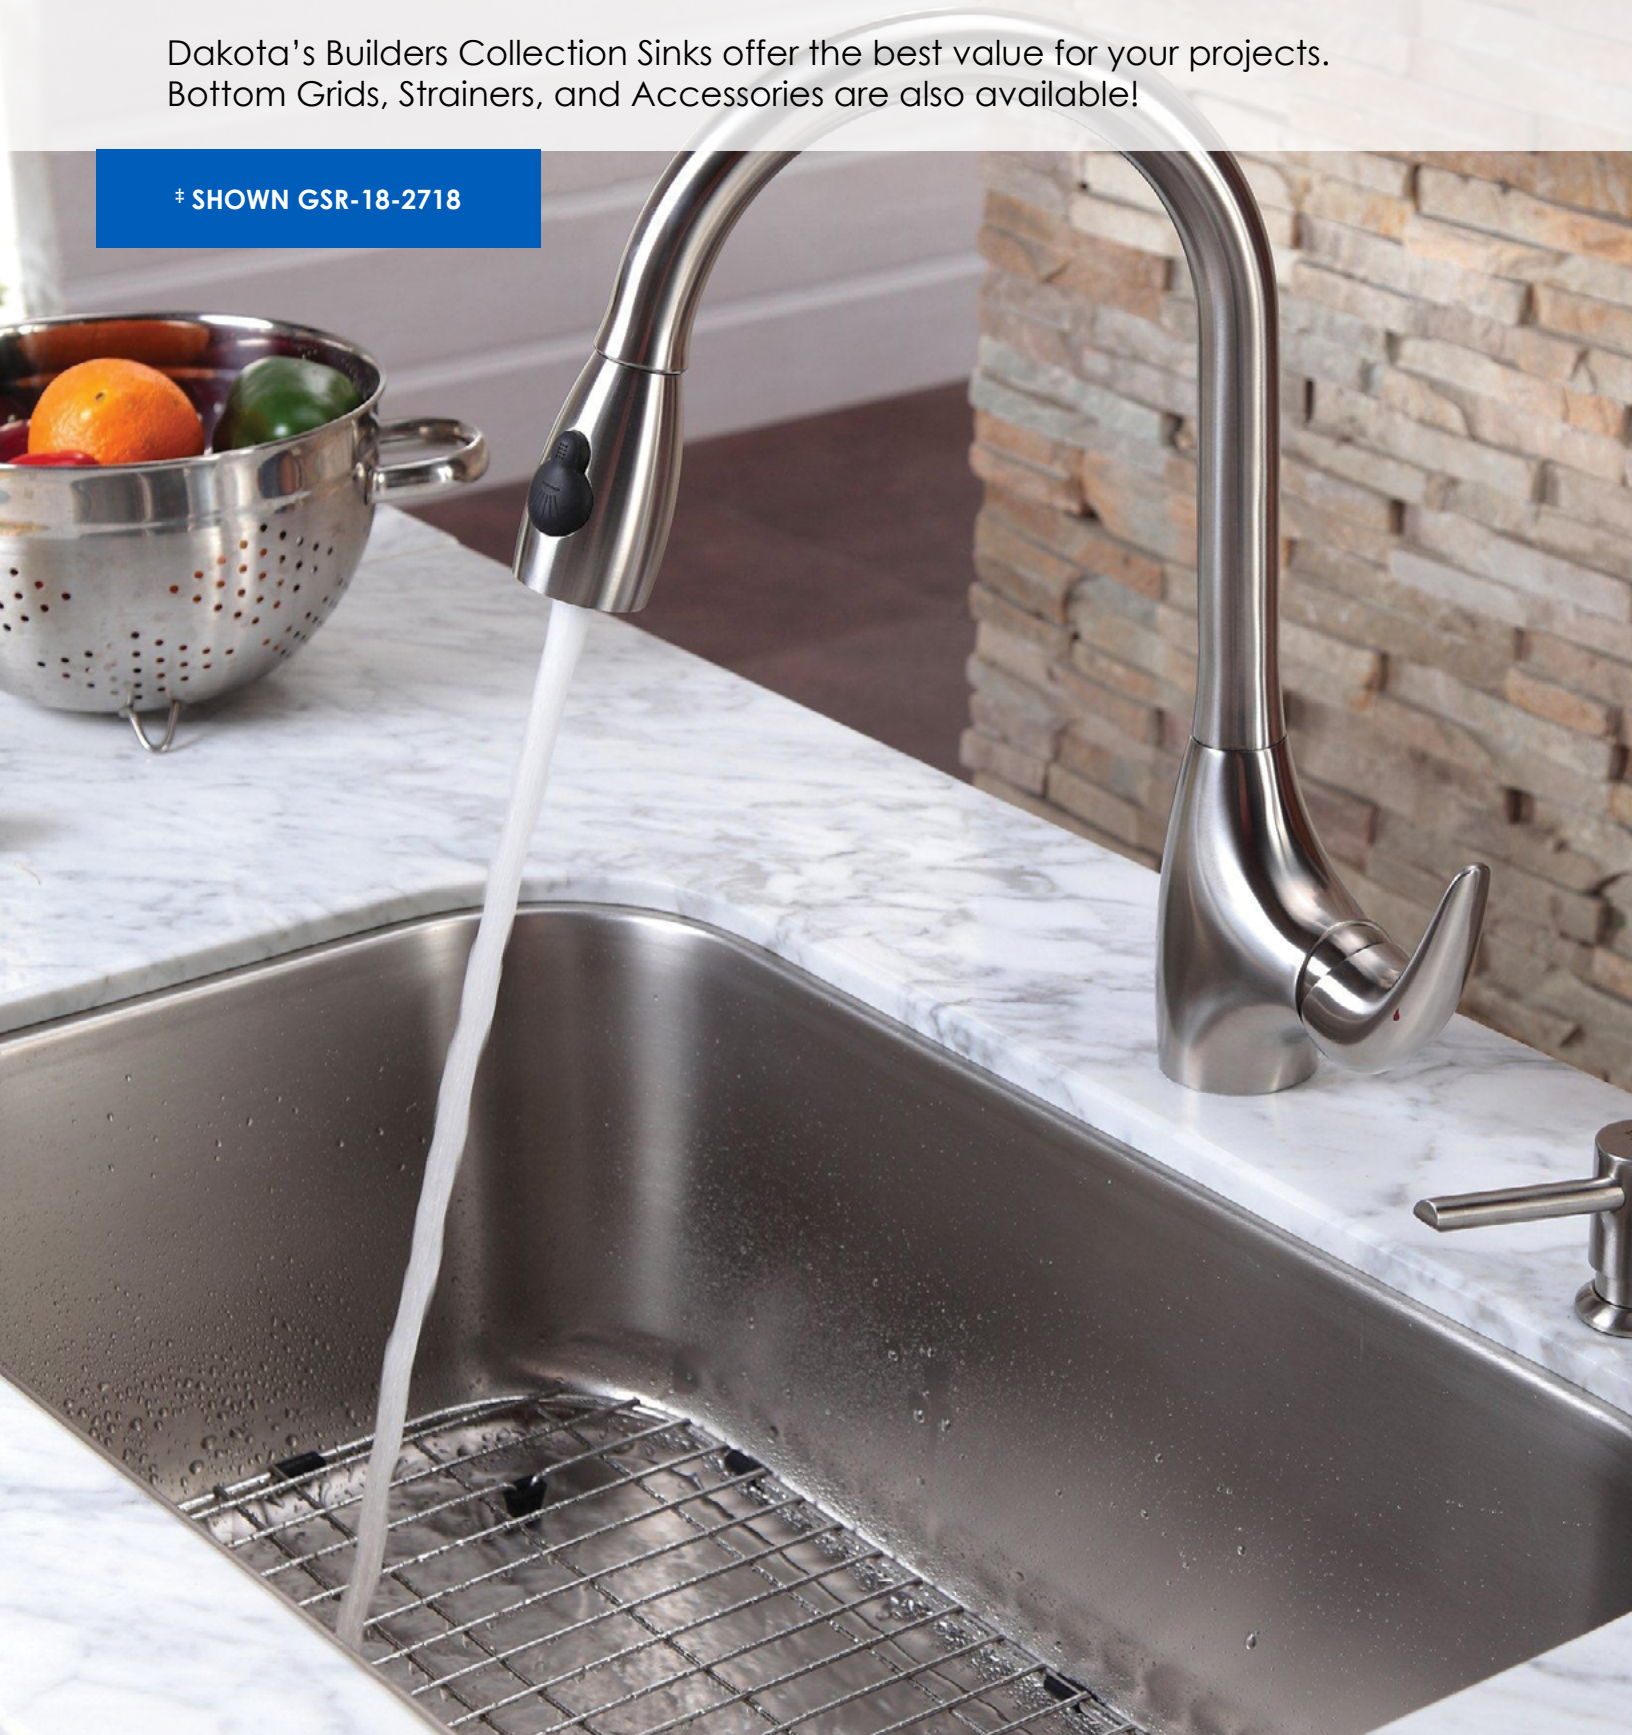

18 gauge
Single Bowl
Undermount
Kitchen Sink

GSZ-BG1915

GSO-1915

Dakota's Builders Collection Sinks offer the best value for your projects. Bottom Grids, Strainers, and Accessories are also available!

‡ SHOWN GSR-18-2718