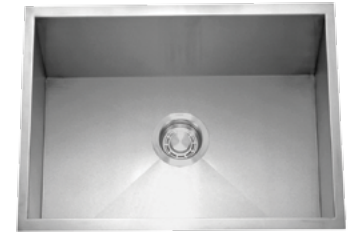

18 gauge
Offset
60/40 Bowl
Undermount
Kitchen Sink

GSZ-BG6040-1 (SET)

GSO-6040-1

GSZ-3218
32" x 18" x 10"

18 gauge
Single Bowl
Undermount
Kitchen Sink

GSZ-BG3218

GSO-3218

GSZ-3018
30" x 18" x 10"