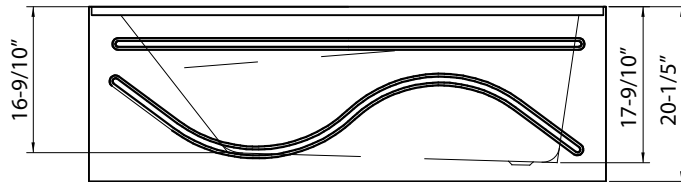

ALCOVE BATHTUBS

ITEM #	Size	Description
DST-ALLC00W	60" X 32" X 20.2"	Left-Centered Drain
DST-ALRC00W	60" X 32" X 20.2"	Right-Centered Drain

KEY FEATURES:

- Linear raised outlet
- Built-in arm rests
- 4.5mm thick pure acrylic
- 3 Layers of reinforced fiberglass & resin
- Built-in tile flange
- Available left (L) or right (R) version