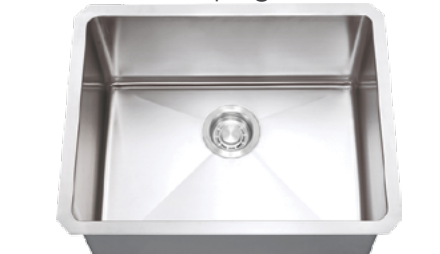

GSM-2718

27" x 18" x 10"
18 gauge
Single Bowl
Undermount
Kitchen Sink

GSM-BG2718

†As Shown on page 54