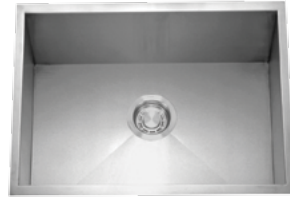

18 gauge
Single Bowl
Undermount
Kitchen Sink

GSZ-BG3018

GSO-3018

GSZ-2718
27" x 18" x 10"

18 gauge
Single Bowl
Undermount
Kitchen Sink

GSZ-BG2718

GSO-2718

GSZ-2518
24-1/2" x 17-3/4" x 8"