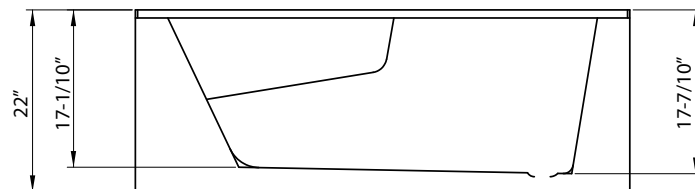

KEY FEATURES:

- Linear raised outlet
- Built-in arm rests
- 4.5mm thick pure acrylic
- 3 Layers of reinforced fiberglass & resin
- Built-in tile flange
- Available left (L) or right (R) version

CAPACITY TILL OVERFLOW:

59 gallons

†SPECIAL ORDER

DS-02854

ADA Compliant with compatible ADA Accessories