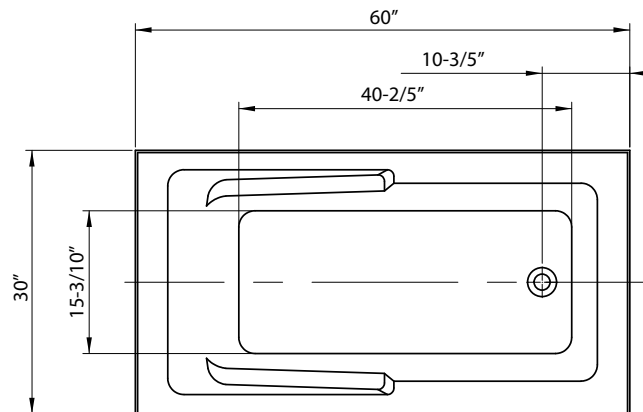

KEY FEATURES:

- Linear raised outlet
- Built-in arm rests
- 4.5mm thick pure acrylic
- 3 Layers of reinforced fiberglass & resin
- Built-in tile flange
- Available left (L) or right (R) version

CAPACITY TILL OVERFLOW:

59 gallons

†SPECIAL ORDER

DS-02854

ADA Compliant with compatible ADA Accessories