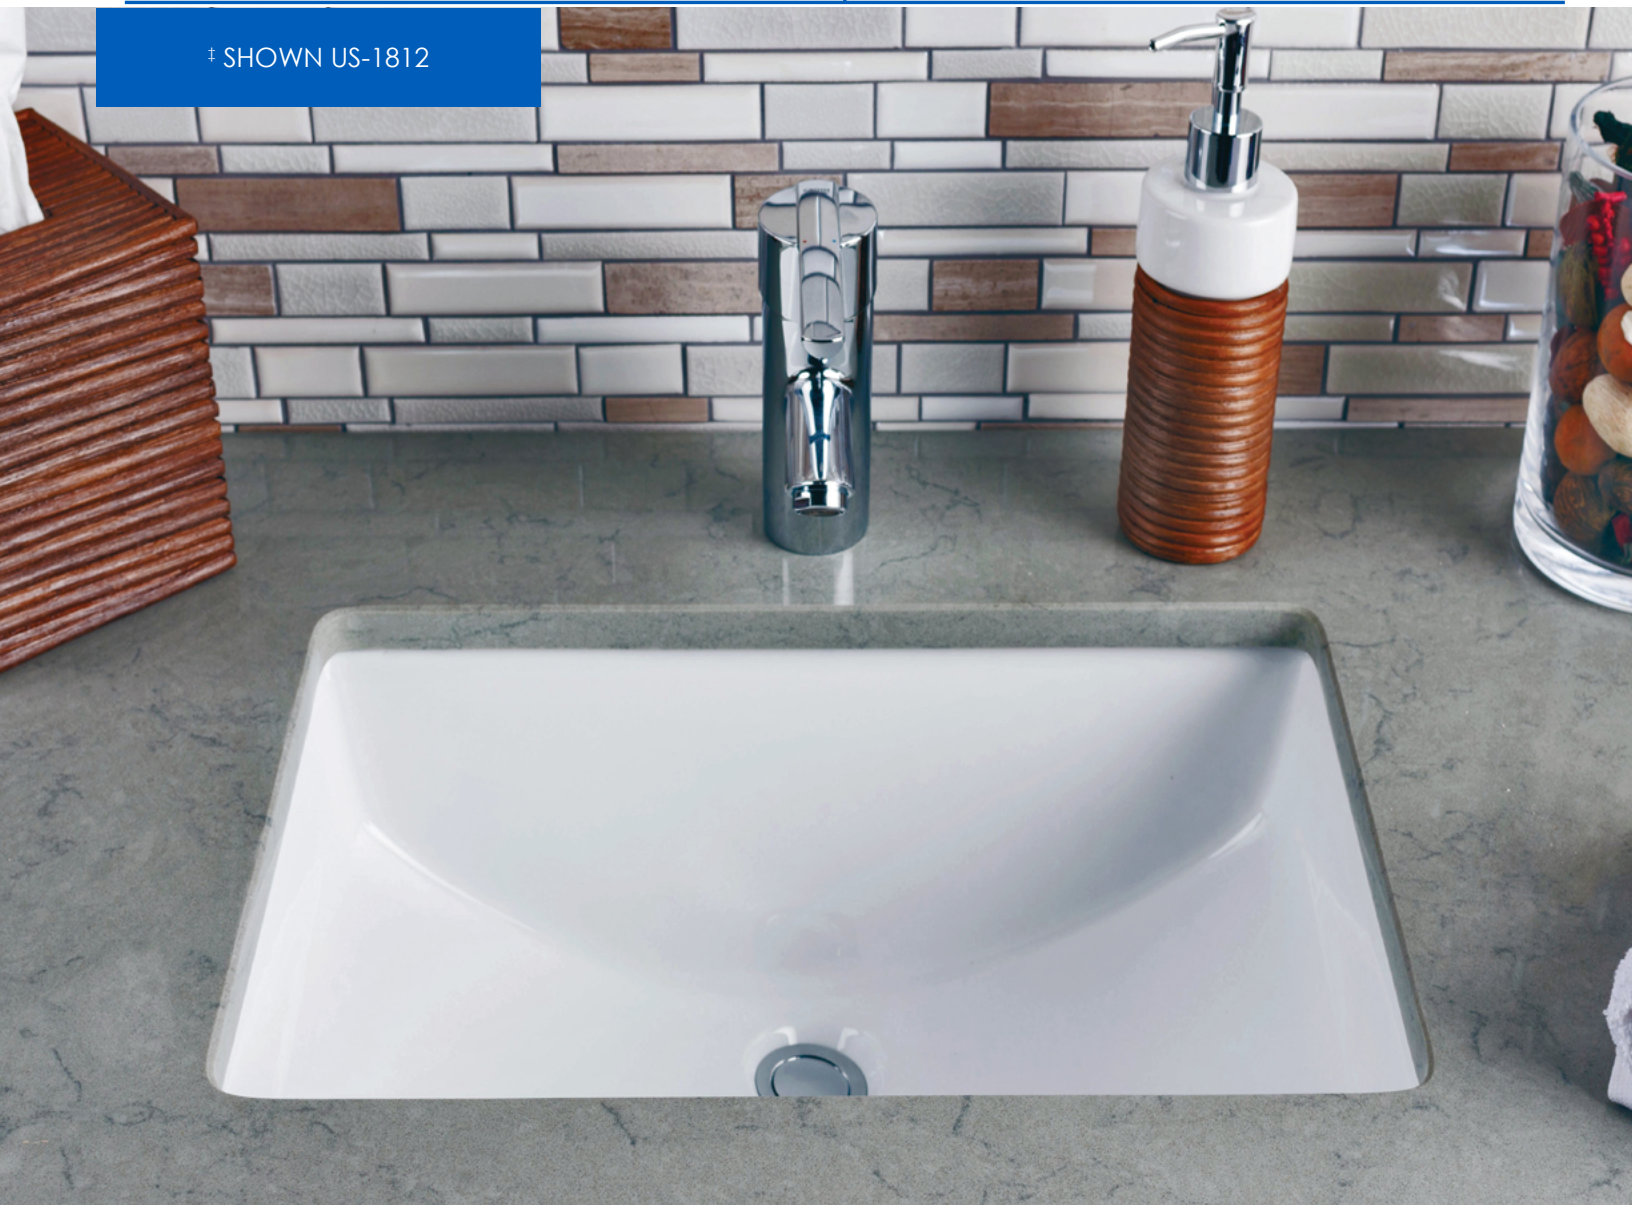

US-2013

21-7/8" x 14-5/8" x 7-1/2"

Vitreous China
Undermount
Lavatory Sink
†Special Order

‡ SHOWN US-1812