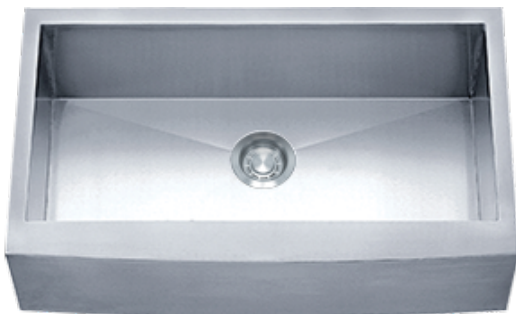

DSZ-BGA3620

DSZRA3620

DSZ-A3320
33" x 20" x 10"
16 gauge
Apron Front
Single Bowl
Undermount
Kitchen* Sink

Available Finish	
	Brushed Nickel
	Gunmetal Black
	Copper
	Silver
	Gold

DSZ-BGA3320

DSZRA3320

DSZ-A3020
30" x 20" x 10"
16 gauge
Apron Front
Single Bowl
Undermount
Kitchen* Sink