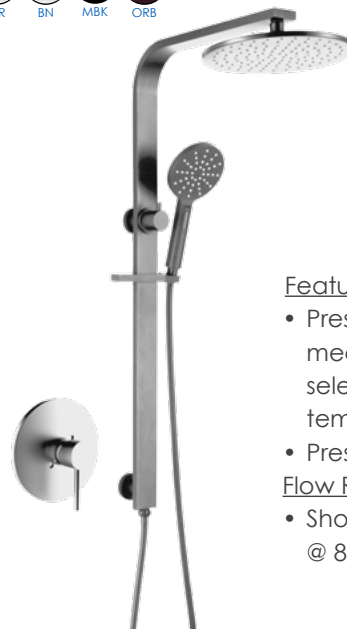

DSF-38B251 (*)

DSF-38B8W01

8" Widespread Bathroom Faucet

COLOR OPTIONS

Features

- Valve material: solid brass
- Ceramic cartridge
- Neoperl aerator
- Stainless steel braided hose (3/8" x 20")

Flow Rate

- 1.5 gpm max @ 60 psi

Includes

- Push pop-up drain with overflow

DSF-38B551 (*)

DSF-38BSS01

Rain Head with Hand Shower

COLOR OPTIONS

Features

- Pressure balancing mechanism maintains selected discharge temperature to $\pm 3.6^{\circ}\text{F} (\pm 2^{\circ}\text{C})$
- Pressure Balance cartridge

Flow Rate

- Shower head: 2.5 gpm max @ 80 psi

SOPHIA COLLECTION

DSF-40BSH00

Single Handle Bathroom Faucet

COLOR OPTIONS

Features

- Valve material: solid brass
- Ceramic cartridge
- Neoperl aerator
- Stainless steel braided hose (3/8" x 20")

Features

- Valve material: solid brass
- Pressure Balanced valve
- Built-in diverter
- Deckplate: stainless steel
- Shower arm material: brass
- Shower head: single function
- Thickness: 10µm
- 100% pressure system tested