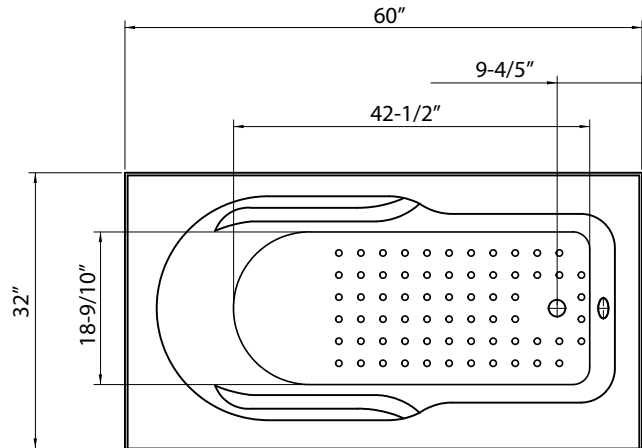

ALCOVE BATHTUBS

ITEM #	Size	Description
DST-ALLC00W	60" X 32" X 20.2"	Left-Centered Drain
DST-ALRC00W	60" X 32" X 20.2"	Right-Centered Drain

KEY FEATURES:

- Linear raised outlet
- Built-in arm rests
- 4.5mm thick pure acrylic
- 3 Layers of reinforced fiberglass & resin
- Built-in tile flange
- Available left (L) or right (R) version