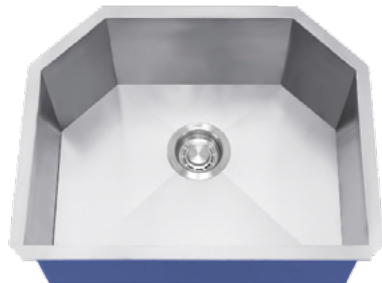

DSZ-BG3018

DSZR3018

DSZ-2718
27" x 18" x 10"
16 gauge
Single Bowl
Undermount
Kitchen* Sink

Available Finish	
	Brushed Nickel
	Gunmetal Black
	Copper
	Silver
	Gold

DSZ-BG2718

DSZR2718

DSZ-2321
23" x 21" x 10"
16 gauge
Single D-Bowl
Undermount
Kitchen* Sink