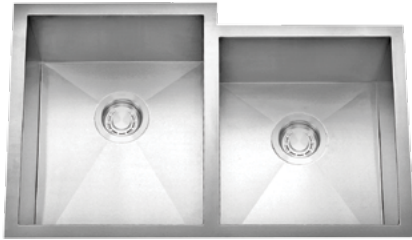

18 gauge
Straight Cut
70/30 Bowl
Undermount
Kitchen Sink

GSZ-BG7030 (SET)

GSO-7030

GSZ-6040
32" x 18" x 10"

18 gauge
Straight Cut
60/40 Bowl
Undermount
Kitchen Sink

GSZ-BG6040 (SET)

GSO-6040

GSZ-6040-1
30-3/4" x 20" x 10"