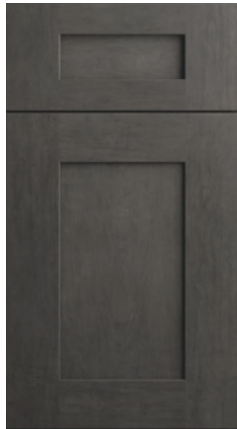

Elegant

Concord Collection

Overlay: Full Overlay

Panels: Shaker

Perfect for either traditional or contemporary décor, Elegant cabinets feature a wide shaker style and full overlay. In addition, the wide rails add a blend of strength and character, seasoned with a noticeable charm and elegance.

Smoky Grey EB02